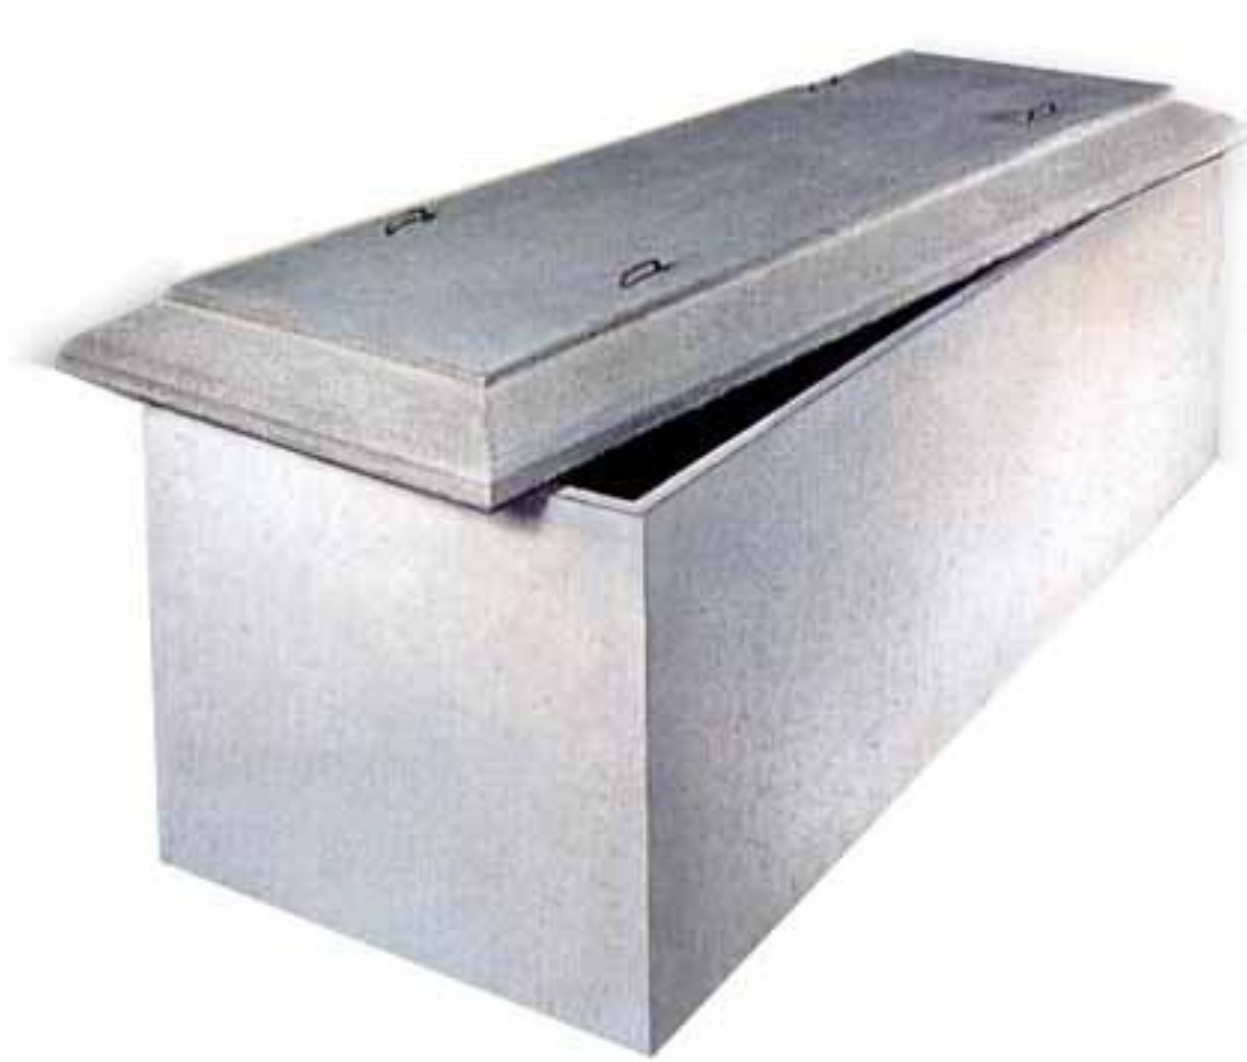

Concrete Grave Liner

$1,695