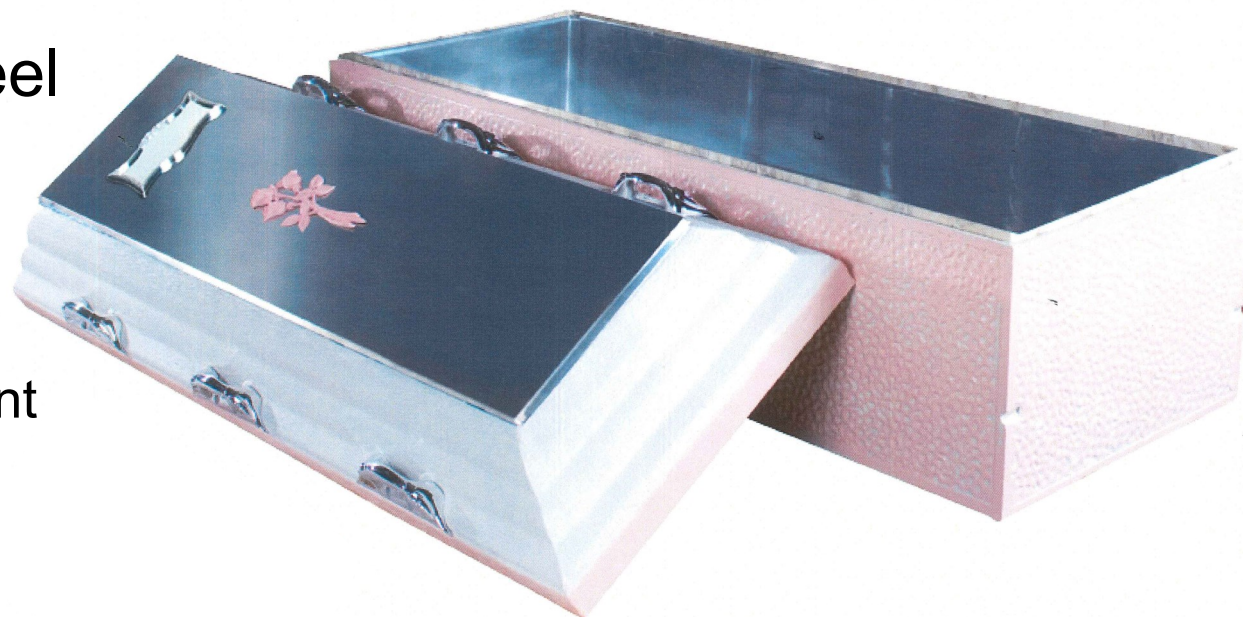

Reflection Stainless Steel (Pink & White) Burial Vault

- Extra Heavy Concrete
- Metal Reinforcement
- Polymer Liner Reinforcement

$3,595