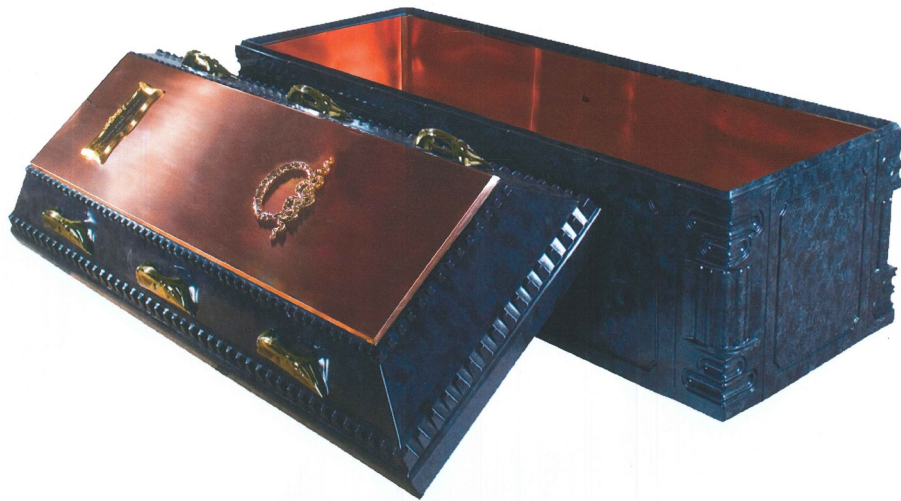

Prices Listed Are Effective As Of March 28, 2026

Elite Bronze Burial Vault

(Available in White or Black)

- Extra Heavy Concrete
- Metal Reinforcement
- Polymer Liner Reinforcement

\$8,295

Elite Copper Burial Vault

(Available in White or Black)

- Extra Heavy Concrete
- Metal Reinforcement
- Polymer Liner Reinforcement

\$7,595

Elite Stainless Burial Vault

(Available in White or Black)

- Extra Heavy Concrete
- Metal Reinforcement
- Polymer Liner Reinforcement