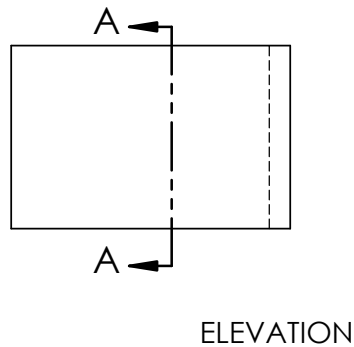

NOTE:
RIGHT RETURN SHOWN. IF LEFT RETURN REQUIRED, FLIP PIECE OVER.

Customer Approval _____

ROCKCAST
4600 DEVITT DRIVE
CINCINNATI, OHIO 45246

Qty: TBD	< FINISHED FACE
Color: TBD	
Texture: SMOOTH	
Project:	
-	

Comments:
-

Project #-			Product #	6980XX005-6528
			Piece Mark	ST-005-6528
Last Saved	mcmullind	8/24/2023	Cu. Ft.	0.056
Checked			Weight	7.215