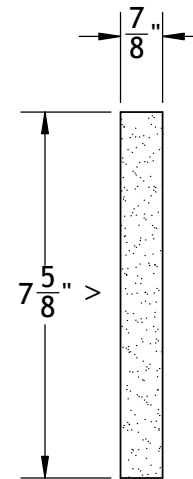

NOTE:
RIGHT RETURN SHOWN. IF LEFT RETURN REQUIRED, FLIP PIECE OVER.

Customer Approval _____

ROCKCAST
4600 DEVITT DRIVE
CINCINNATI, OHIO 45246

Qty: TBD	< FINISHED FACE
Color: TBD	
Texture: SMOOTH	
Project:	
-	

Comments:
-

Project #-			Product #	6980XX005-6528
			Piece Mark	ST-005-6528
Last Saved	mcmullind	8/24/2023	Cu. Ft.	0.056
Checked			Weight	7.215