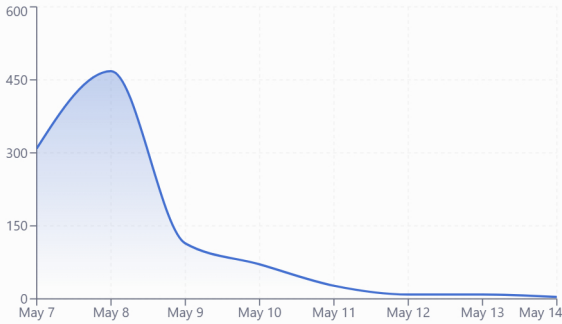

# Direct Mail Notification Report

Date Range: 5/8/2026 - 5/16/2026

Total Mailed  
**2,800**

Total Emailed  
**3,939**

Email Opens  
**1,011**

Response / Mailed  
**36.1%**

Response / Emailed  
**25.7%**

## Responders Over Time

## Responders by Day of Week

Show Time of Day

Show mailing density

## Informed Delivery Ad Position

Distribution of where your ad appeared in the Informed Delivery email.

Ad Position	Quantity
1	1,294
2	1,280
3	30
4	5
5	3
6	0
7+	0
<b>Average</b>	<b>1.52</b>