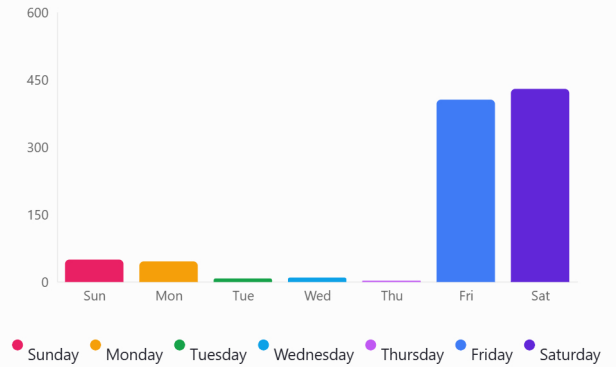

# Direct Mail Notification Report

Date Range: 5/8/2026 - 5/16/2026

Total Mailed  
**2,800**

Total Emailed  
**3,939**

Email Opens  
**1,011**

Response / Mailed  
**36.1%**

Response / Emailed  
**25.7%**

## Responders Over Time

## Responders by Day of Week

Show Time of Day

Show mailing density