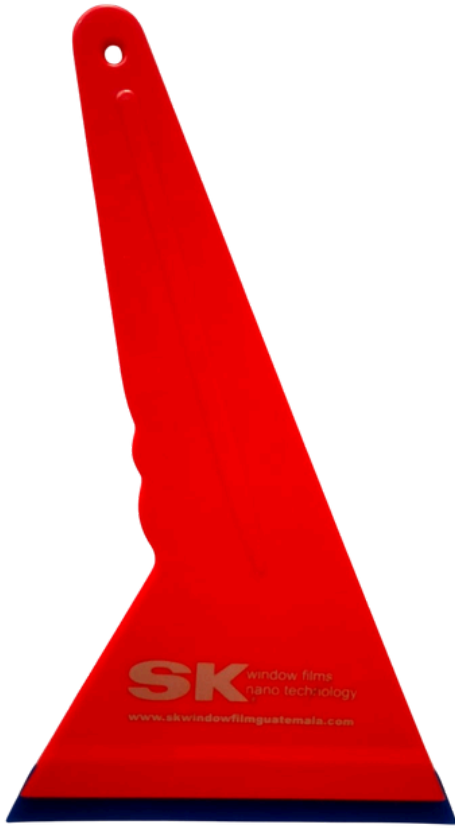

# SK window films nano technology

#A86BU-35CM

#A83BU-35CM

#A62

#A67

#A98

#A32

#A66

#A115

#A65

#A01G

#A69

#A207BU / A207RD

#A81

#A72TF-GR

SK window films nano technology