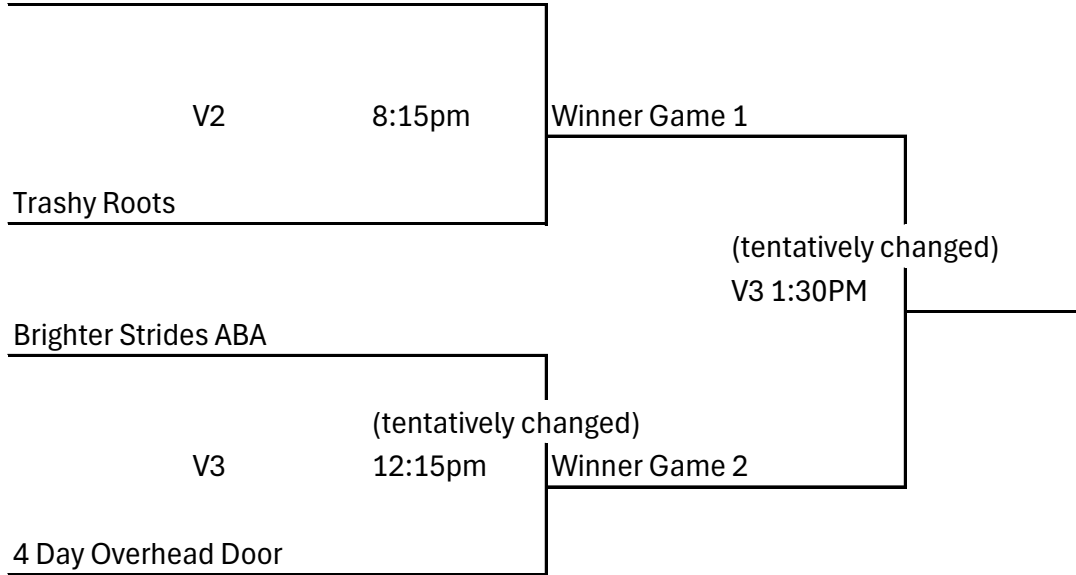

V2 10AM

Winner Game 2

V2
11:30AM

Winner Game 3

CHICS

KUJO

DEBS

Mr. Print