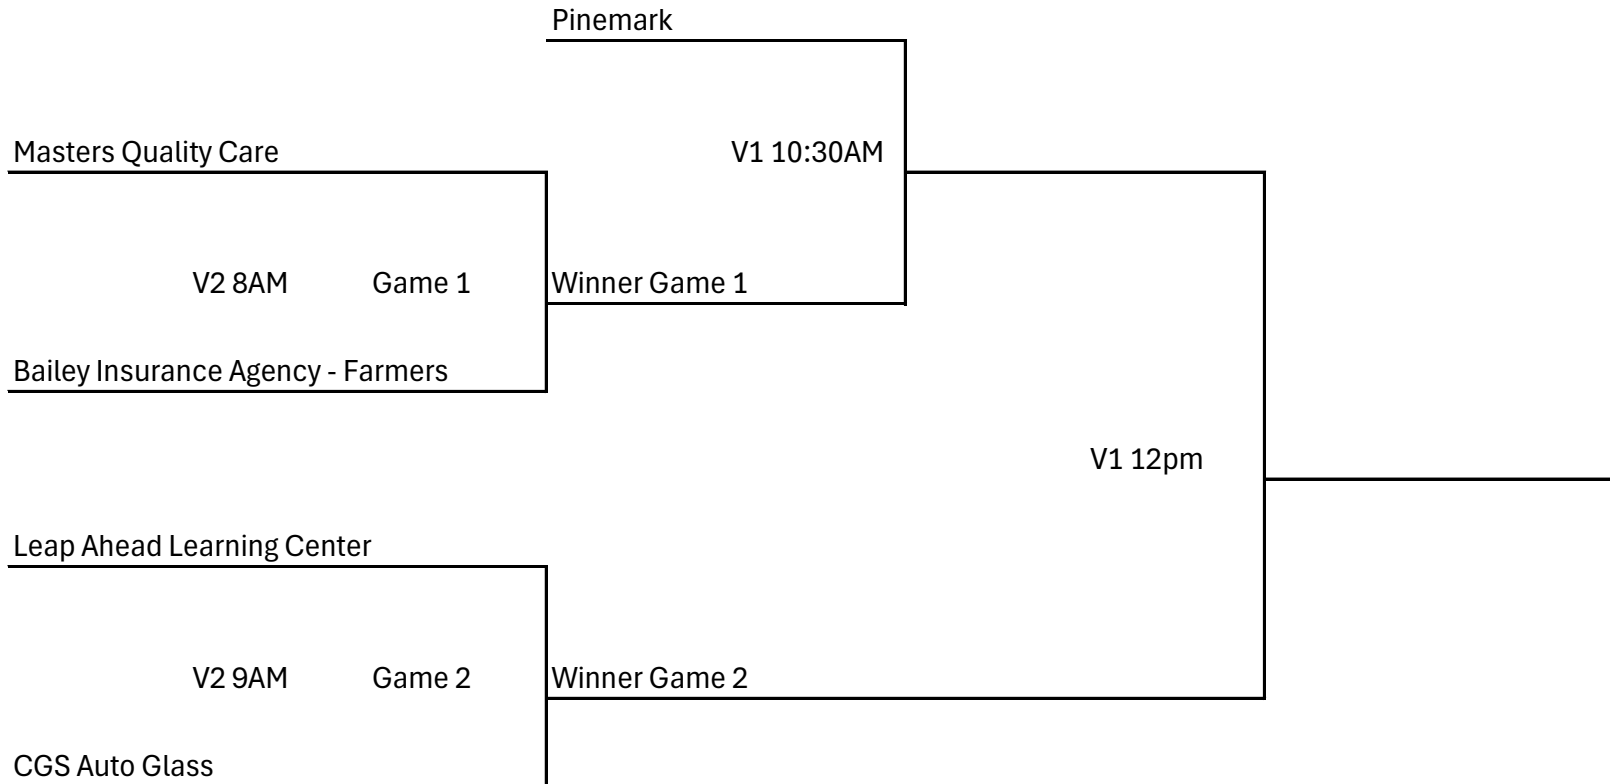

Pixies 45 minute games, drop dead time

V2 8AM, 9AM, V1 10:30AM, 12PM