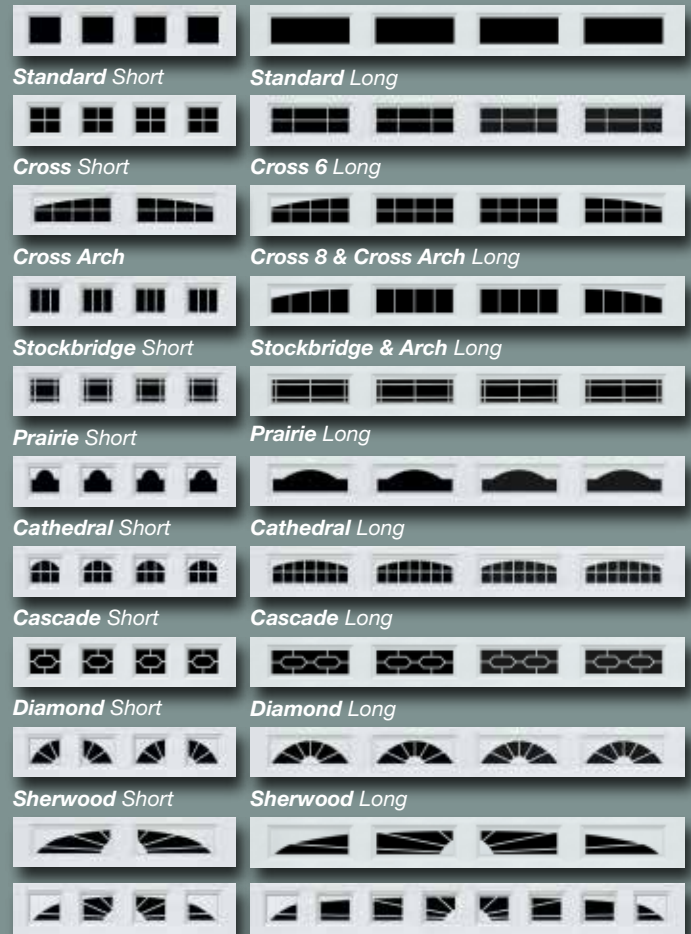

Select your favorite window design

Non-insulated glass.