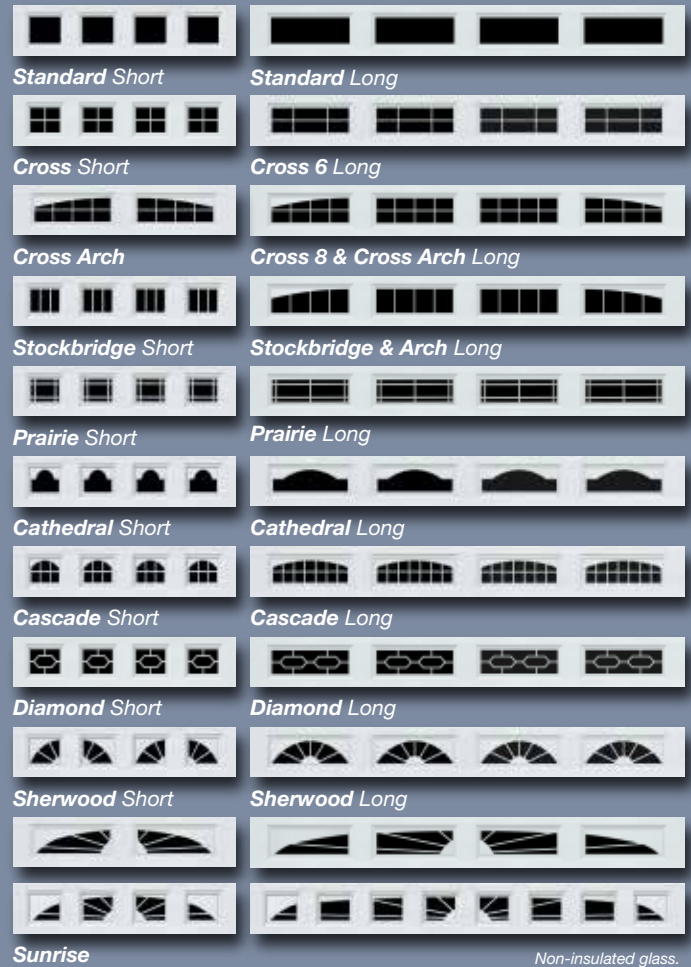

Select your favorite window design

Non-insulated glass.