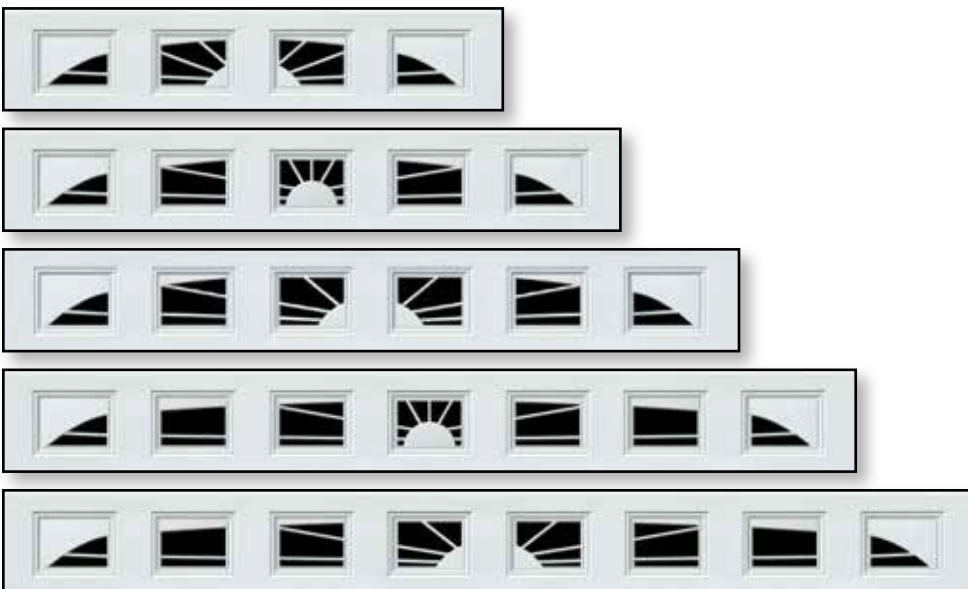

Cascade

Sherwood

Use 2 sets for 8' & 9' wide
Use 3 sets for 12' wide
Use 4 sets for 16' & 18' wide

Sunrise

Use 2 sets for 16' & 18' wide

Residential Door Window Options

Ranch / Cottage Design

Glazed