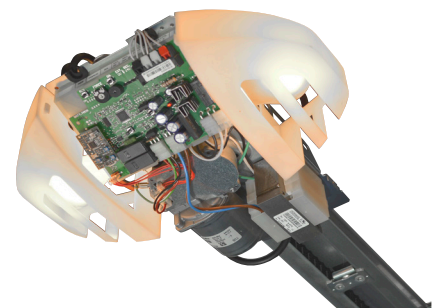

Decorative Hardware Options

Enhance the look of your garage door with our attractive powder coated decorative hardware kits.

- 1 Spade - Stamped Steel Kit
- 2 Spear - Wrought Iron Kit
- 3 Spear - Wrought Iron Kit with Elegant Handles

SilentDrive® Garage Door Openers

The Perfect Match

Hörmann SilentDrive® garage door openers are the perfect companion to your garage door. All SilentDrive® openers are built with a DC motor and a composite aramid fiber reinforced belt drive system that provide a very quiet operation, dramatically enhancing your total quality experience. The adjustable “soft” start and “soft” stop feature allows minimum wear on the door and opener, ensuring a quiet-running door at every stage of opening and closing. With a SilentDrive® opener you’ll benefit not only from the safety features compliant with UL 325 requirements but from the unique Hörmann Beltension Guard™ and the EngageLock™.

5500 Series

- Ultra quiet operation
- Long-lasting
- Maximum convenience
- Unique safety features

7500 Series

- Ultra quiet operation
- Long-lasting
- Maximum convenience
- Unique safety features
- Accelerated opening