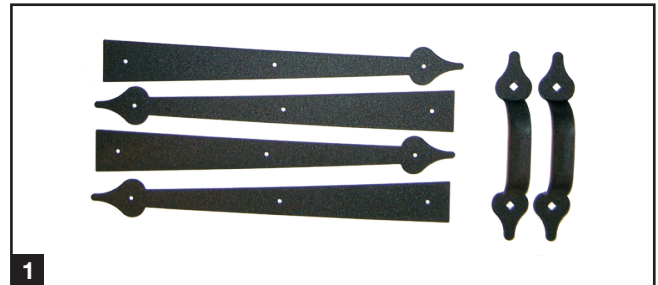

Decorative Hardware Options

Enhance the look of your garage door with our attractive powder coated decorative hardware kits.

- 1 Spade - Stamped Steel Kit
- 2 Spear - Wrought Iron Kit
- 3 Spear - Wrought Iron Kit with Elegant Handles