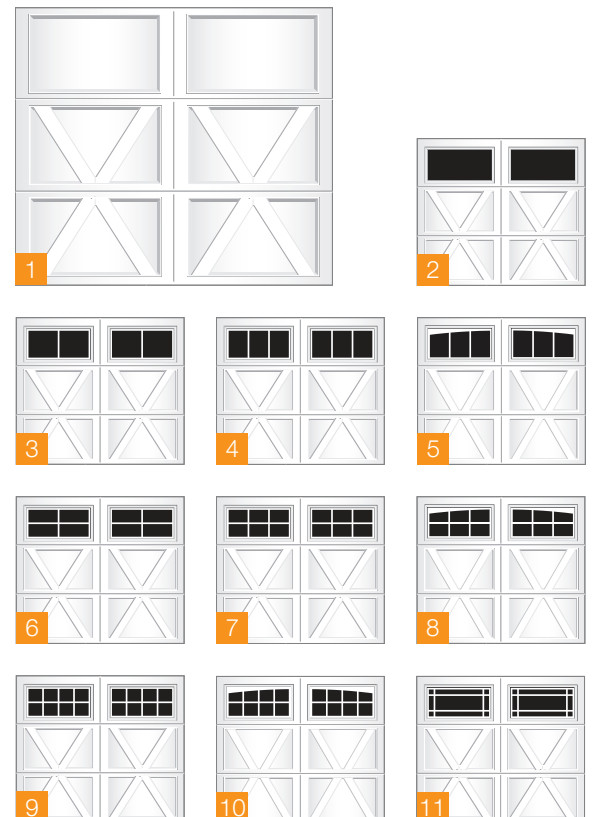

RX

Model RX09S shown. This design features the “X” configuration cross braces and attractive 09S (Prairie) windows. Doors have standard White factory finish but may be field painted (please be aware of LRV guidelines).