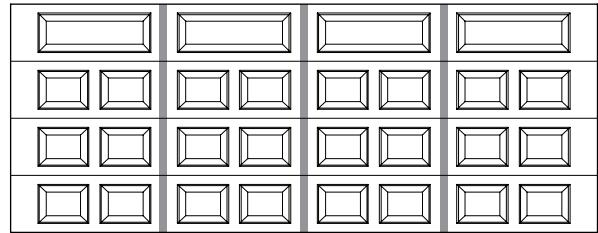

18' wide shown
Stile : Centered 1 / Non-centered 2

Medley Traditional with Ranch Top (Pro Tech 2500 / Therma Tech 3400 / Clima Tech 4400)

Common door widths shown, for door widths not shown, elevation drawings can be provided upon request.