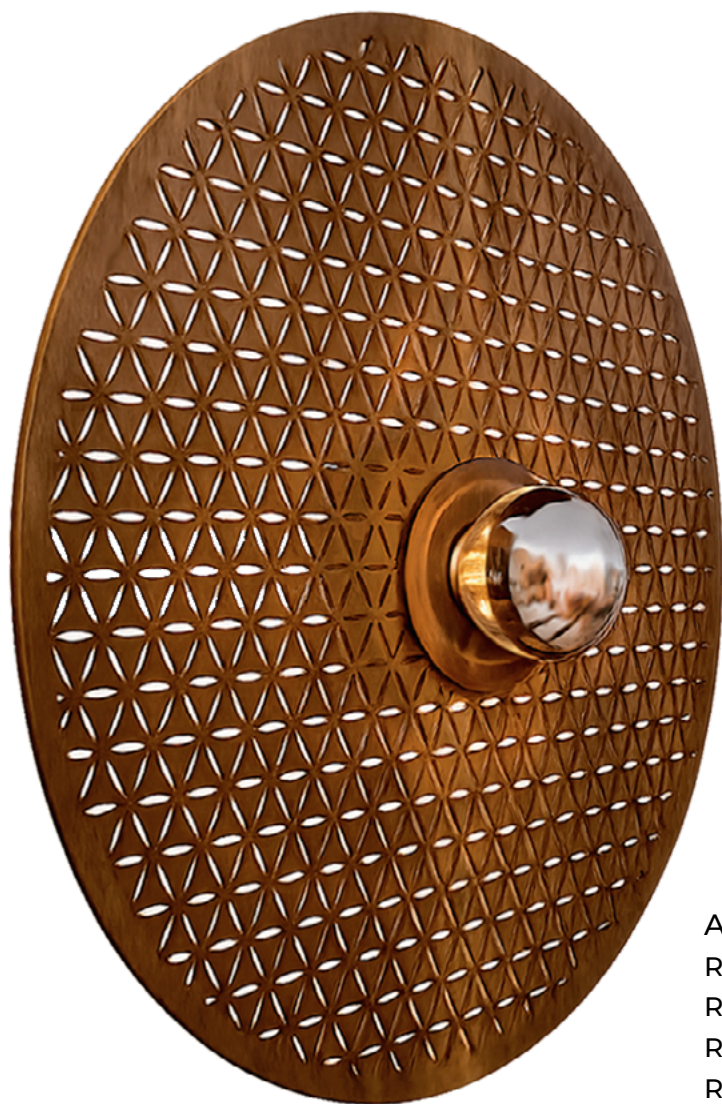

Arandela Mandala

Ref. 809 D.50 P.7 1xE27

Ref. 810 D.60 P.7 1xE27

Ref. 811 D.70 P.7 1xE27

Ref. 812 D.80 P.7 1xE27

Ref. 813 D.90 P.7 1xE27