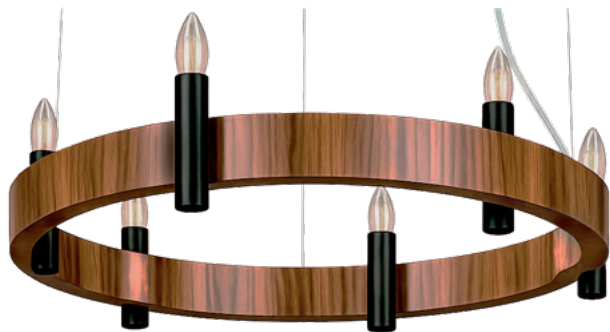

Pendente Winding 1 Cilíndrico

- Ref. 587 D.60 A.15 6xE14
- Ref. 588 D.70 A.15 6xE14
- Ref. 589 D.80 A.15 6xE14
- Ref. 590 D.90 A.15 6xE14