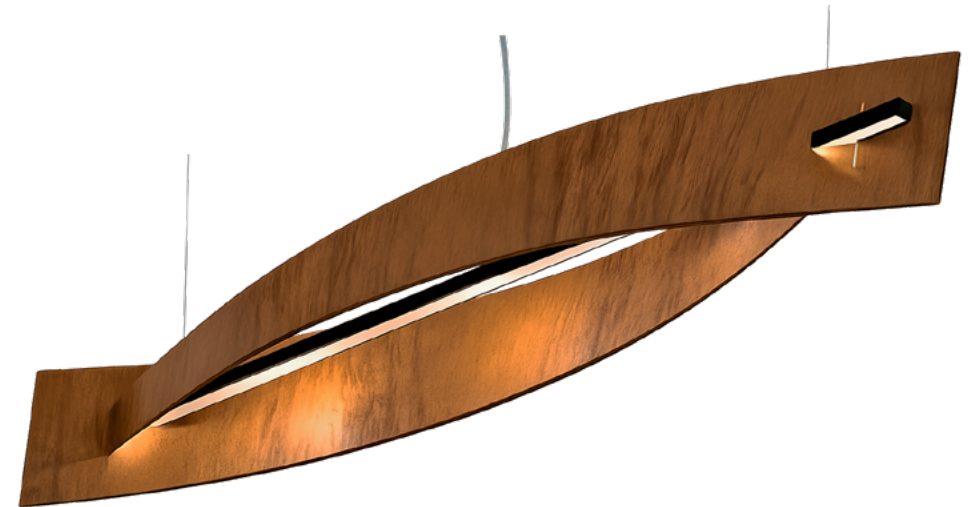

Ref. 580 L.150 A.12 P.6 Fita de Led

Ref. 581 L.180 A.12 P.6 Fita de Led

Pendente Slim Sinuoso

Ref. 667 L.120 A.8 P.6 Fita de Led

Ref. 668 L.150 A.8 P.8 Fita de Led

Pendente New 1
Ref. 671 L.110 A.25 P.16 Fita de Led