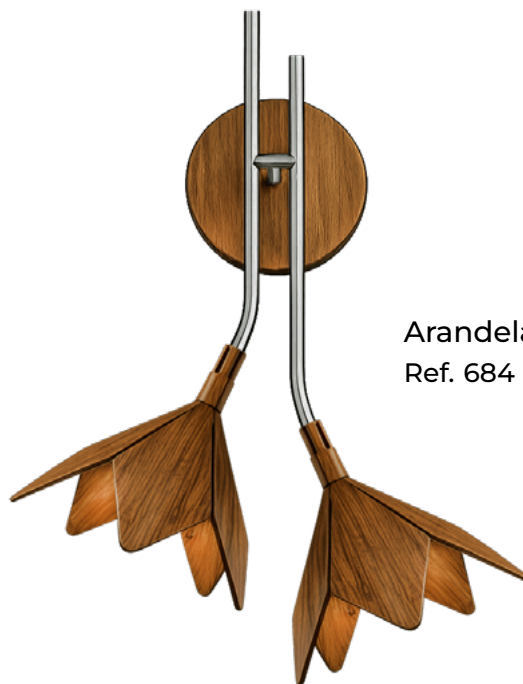

Arandela Flower

Ref. 684 L.43 A.62 P.23 2xE27