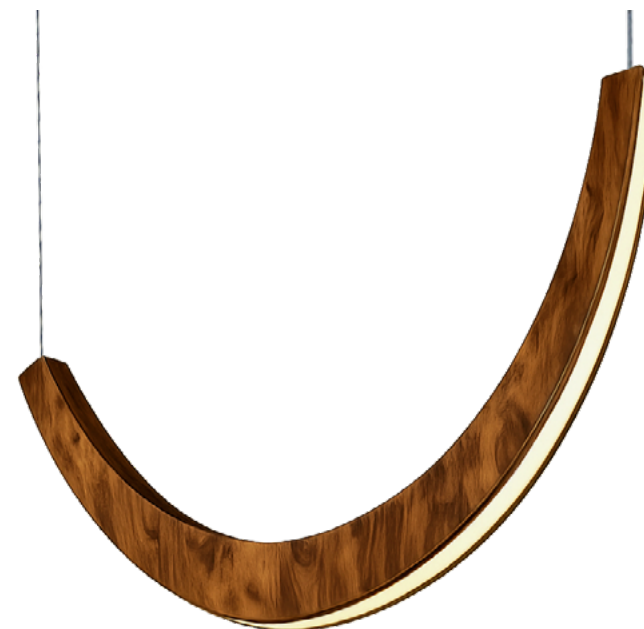

Ref. 769 D.40 A.6 Fita de Led

Ref. 770 D.50 A.6 Fita de Led

Ref. 771 D.60 A.6 Fita de Led

Ref. 772 D.70 A.6 Fita de Led

Ref. 773 D.80 A.6 Fita de Led

Ref. 774 D.90 A.6 Fita de Led

Pendente em U

Ref. 781 L.60 A.80 P.4 Fita de Led

Pendente Arco

Ref. 487 L.90 A.60 P.4 Fita de Led

Pendente Foglia
Ref. 723 L.25 A.92 P.14 1xE27

Pendente Foglia Curve
Ref. 760 L.17 A.55 P.15 1xE27

Pendente Foglia Straight
Ref. 554 L.25 A.70 P.9 1xE27

Pendente Foglia Duo
Ref. 724 L.20 A.87 P.22 1xE27