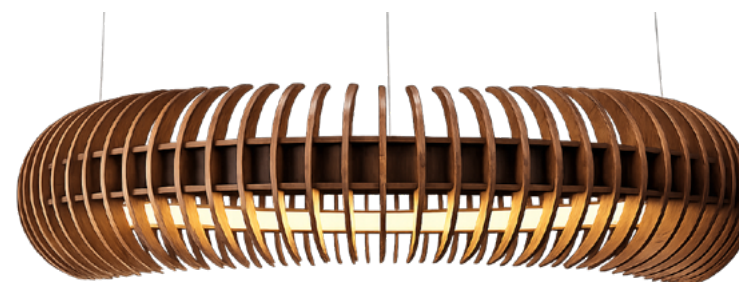

Pendente Anel Spine

Ref. 602 D.65 A.16 Fita de Led

Ref. 603 D.75 A.17 Fita de Led

Ref. 604 D.85 A.18 Fita de Led

Ref. 702 D.95 A.19 Fita de Led

Ref. 703 D.105 A.20 Fita de Led