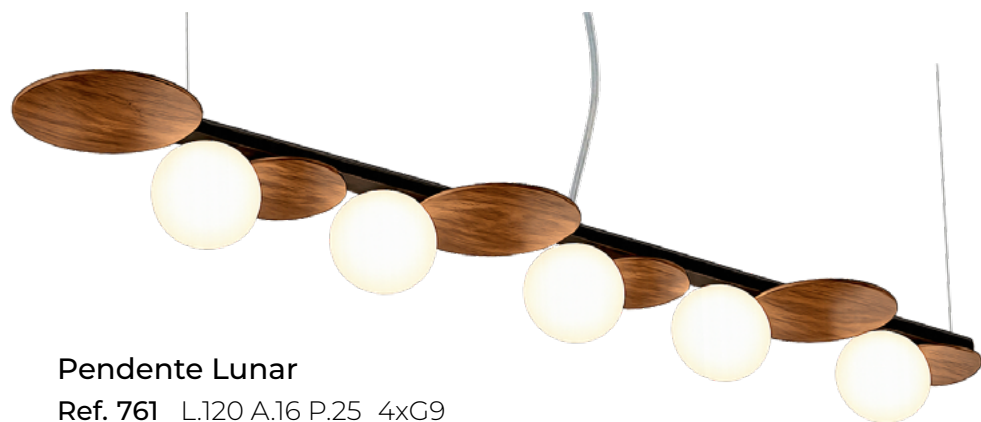

Ref. 759 D.90 A.20 8xE27

Pendente Space Vazado

Ref. 829 D.50 P.4 Fita de Led

Ref. 830 D.60 P.4 Fita de Led

Ref. 831 D.70 P.4 Fita de Led

Ref. 832 D.80 P.4 Fita de Led

Ref. 833 D.90 P.4 Fita de Led

Pendente Lunar