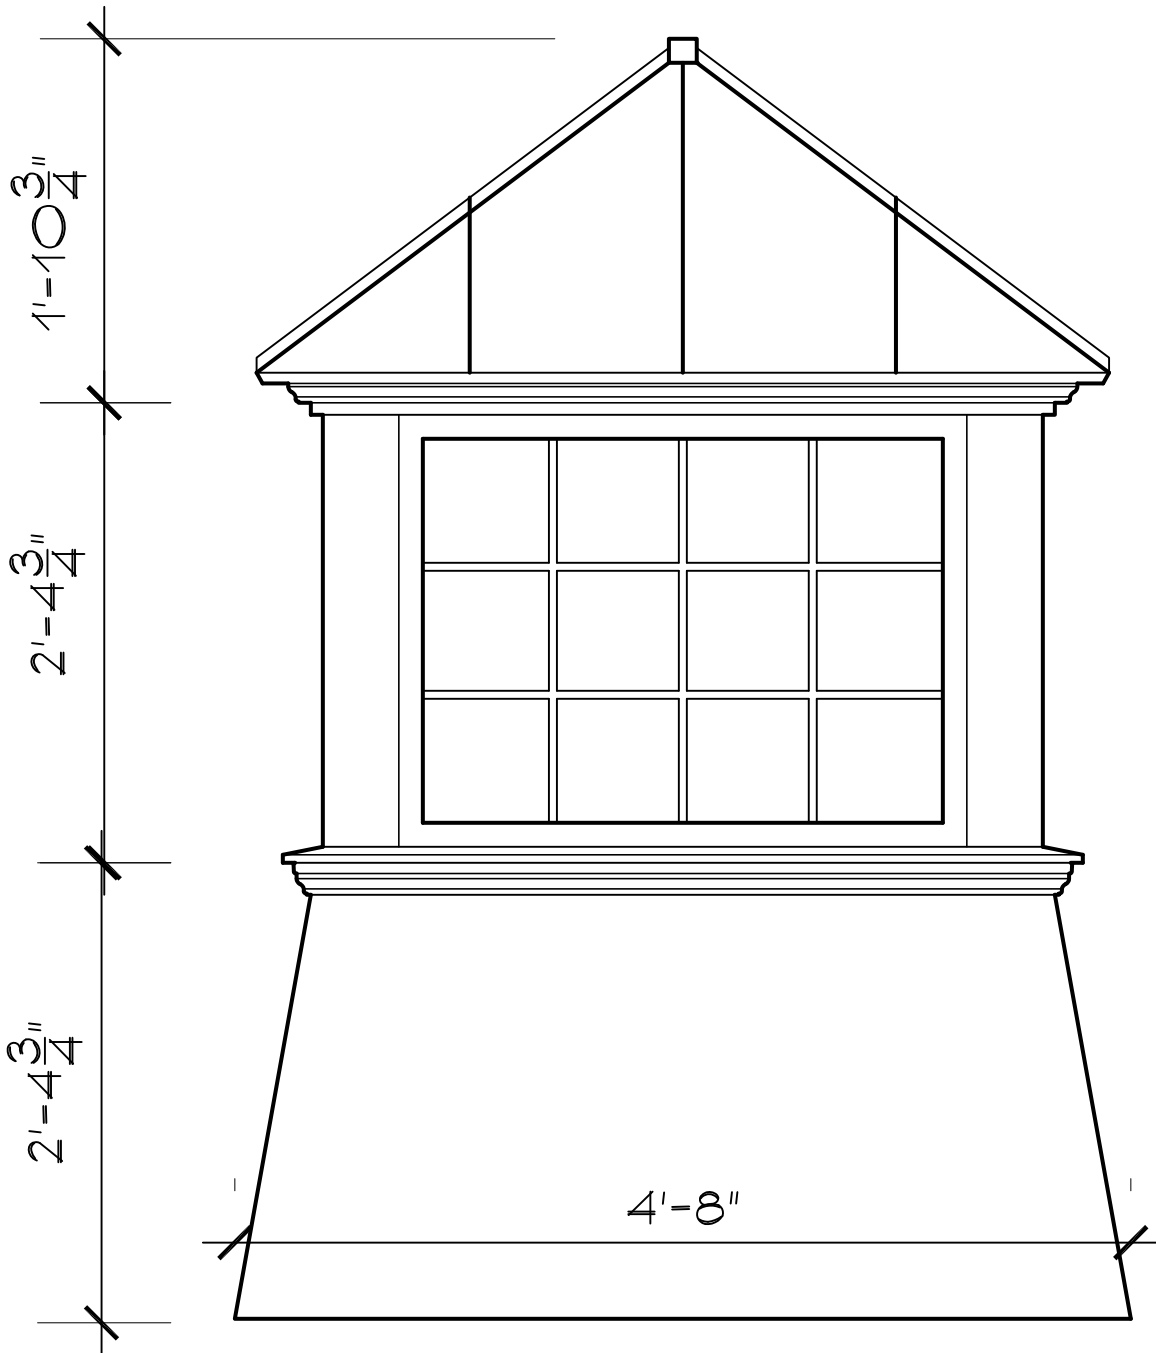

CC-G-PVC

36" CUPOLA

SCALE: 1" = 1'0"

SSR-6LM-HFB

Cape Cod Cupola

78 State Road, North Dartmouth, MA 02747

CC-G-PVC

42" CUPOLA

SCALE: 1" = 1'0"

SSR-6LM-HFB

Cape Cod Cupola

78 State Road, North Dartmouth, MA 02747

CC-G-PVC

48" CUPOLA

SCALE: 1" = 1'0"

SSR-12LM-HFB