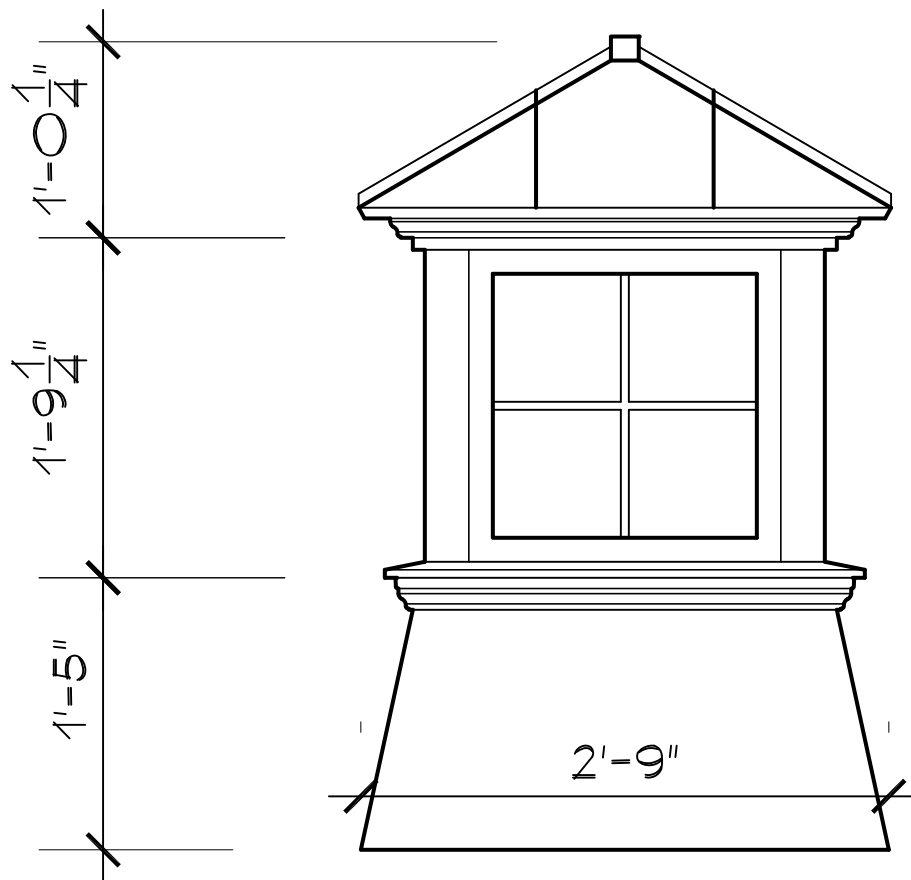

Cape Cod Cupola

78 State Road, North Dartmouth, MA 02747

CC-G-PVC

23" CUPOLA

SCALE: 1" = 1'0"

SSR-4LM-HFB

78 State Road, North Dartmouth, MA 02747

CC-G-PVC
26.5" CUPOLA
SCALE: 1" = 1'0"
SSR-4LM-HFB

Cape Cod Cupola

78 State Road, North Dartmouth, MA 02747

CC-G-PVC

30" CUPOLA

SCALE: 1" = 1'0"

SSR-6LM-HFB

Cape Cod Cupola

78 State Road, North Dartmouth, MA 02747

CC-G-PVC

36" CUPOLA

SCALE: 1" = 1'0"

SSR-6LM-HFB

Cape Cod Cupola

78 State Road, North Dartmouth, MA 02747

CC-G-PVC

42" CUPOLA

SCALE: 1" = 1'0"

SSR-6LM-HFB

Cape Cod Cupola

78 State Road, North Dartmouth, MA 02747

CC-G-PVC

48" CUPOLA

SCALE: 1" = 1'0"

SSR-12LM-HFB