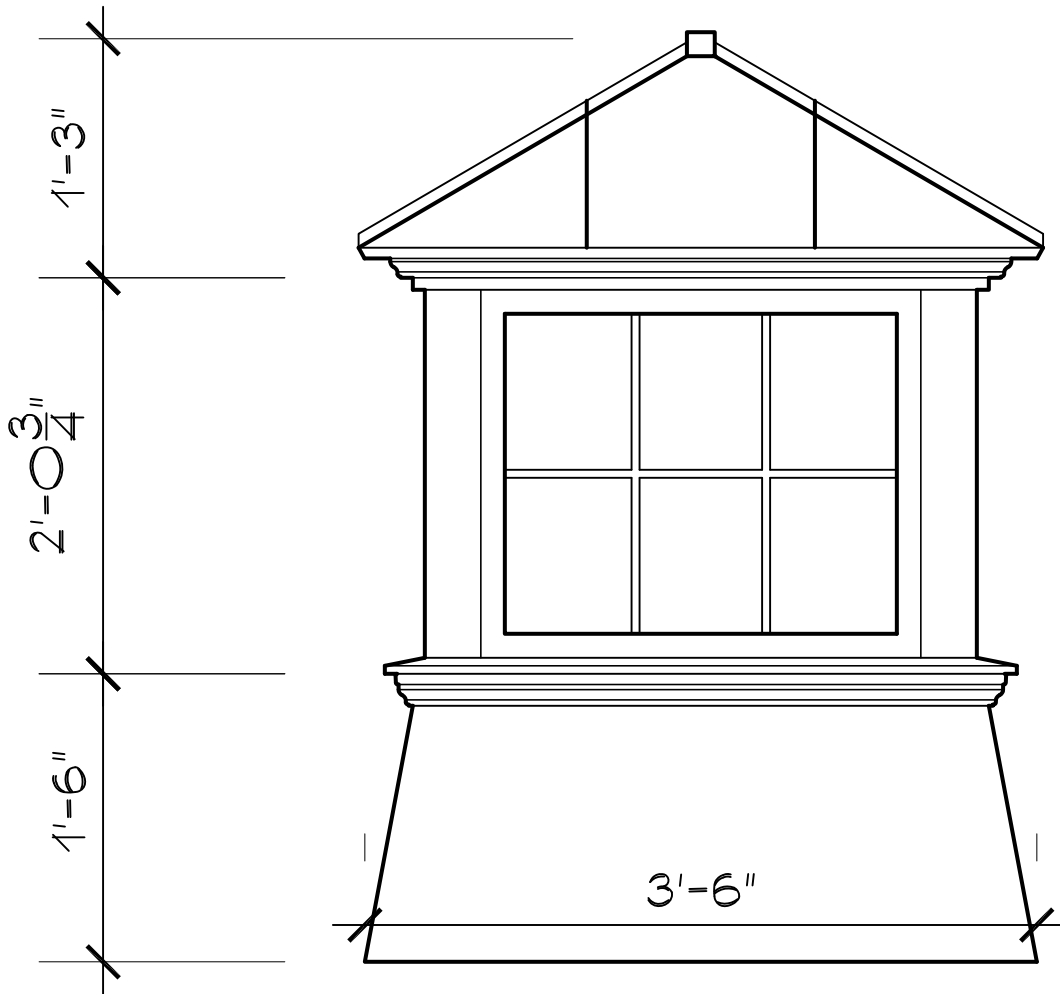

Cape Cod Cupola

78 State Road, North Dartmouth, MA 02747

CC-G-PVC

23" CUPOLA

SCALE: 1" = 1'0"

SSR-4LM-HFB

78 State Road, North Dartmouth, MA 02747

CC-G-PVC
26.5" CUPOLA
SCALE: 1" = 1'0"
SSR-4LM-HFB

Cape Cod Cupola

78 State Road, North Dartmouth, MA 02747

CC-G-PVC

30" CUPOLA

SCALE: 1" = 1'0"

SSR-6LM-HFB

Cape Cod Cupola

78 State Road, North Dartmouth, MA 02747

CC-G-PVC

36" CUPOLA

SCALE: 1" = 1'0"

SSR-6LM-HFB

Cape Cod Cupola

78 State Road, North Dartmouth, MA 02747

CC-G-PVC

42" CUPOLA

SCALE: 1" = 1'0"

SSR-6LM-HFB

Cape Cod Cupola

78 State Road, North Dartmouth, MA 02747

CC-G-PVC

48" CUPOLA

SCALE: 1" = 1'0"

SSR-12LM-HFB