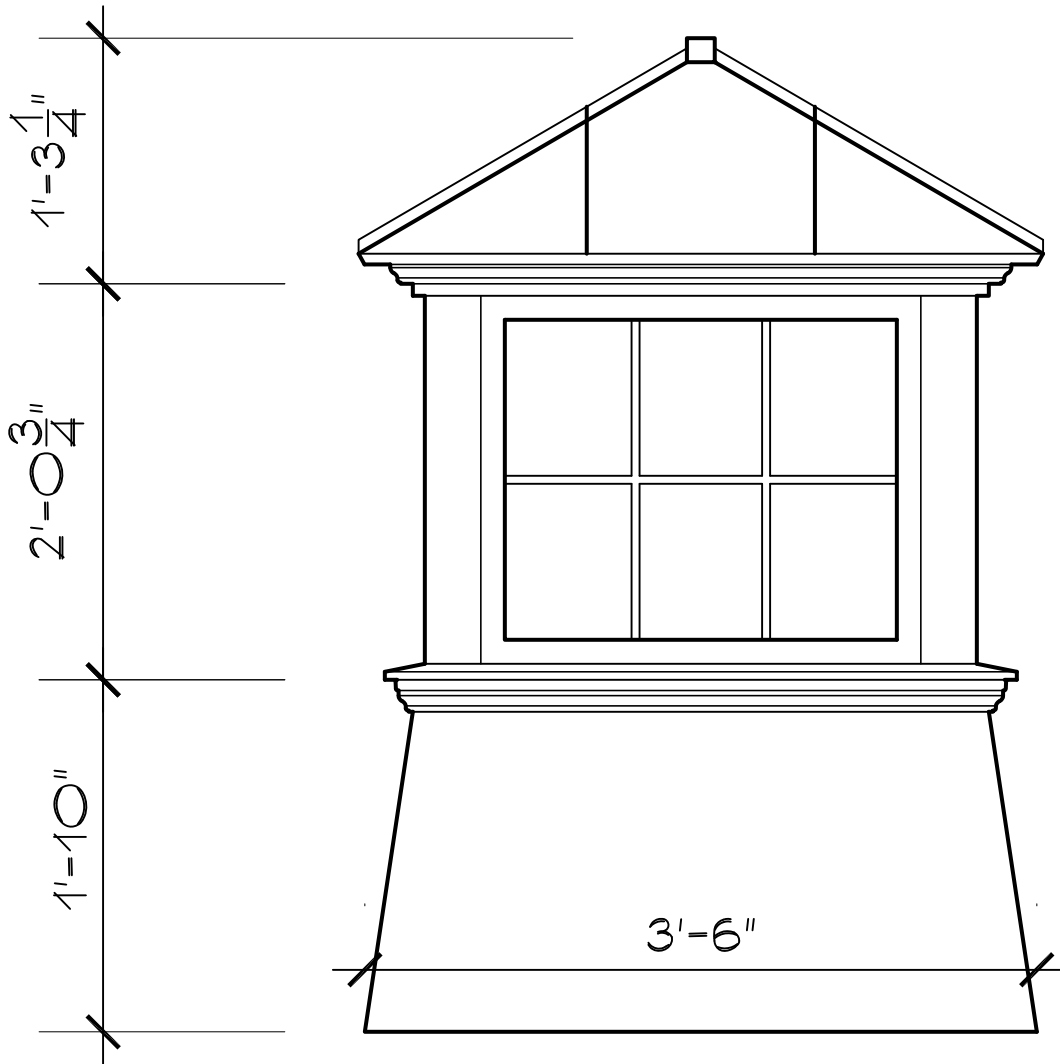

78 State Road, North Dartmouth, MA 02747

CC-G-PVC
26.5" CUPOLA
SCALE: 1" = 1'0"
SSR-4LM-HFB

Cape Cod Cupola

78 State Road, North Dartmouth, MA 02747

CC-G-PVC
30" CUPOLA
SCALE: 1" = 1'0"
SSR-6LM-HFB

78 State Road, North Dartmouth, MA 02747