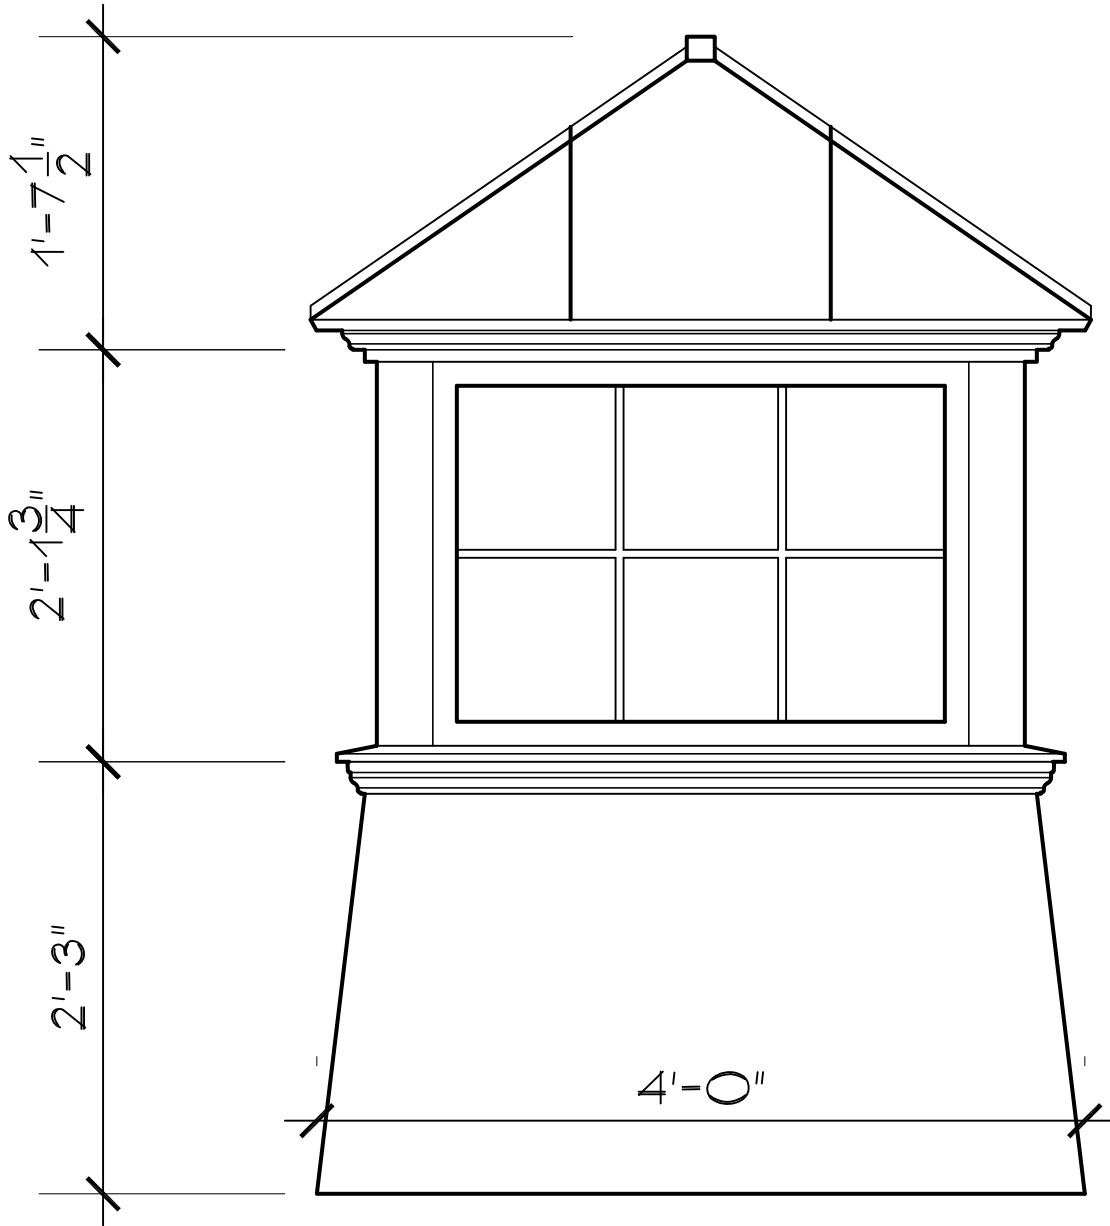

Cape Cod Cupola

78 State Road, North Dartmouth, MA 02747

CC-G-PVC

42" CUPOLA

SCALE: 1" = 1'0"

SSR-6LM-HFB