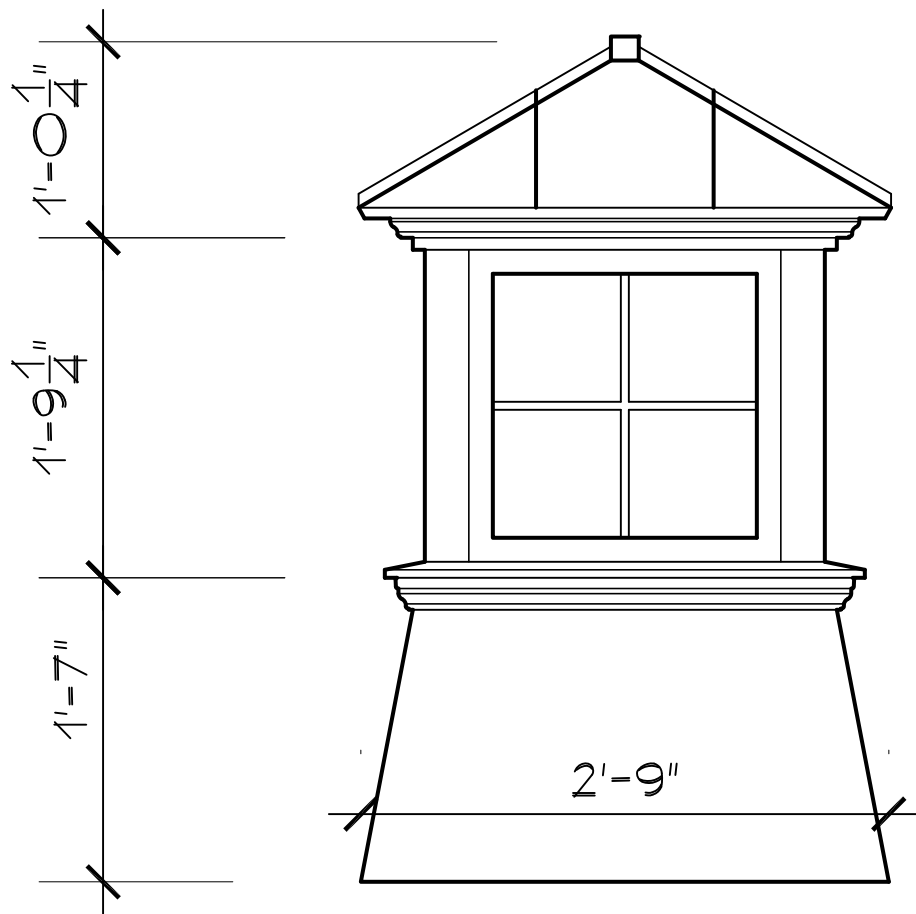

SCALE: 1" = 1'0"

SSR-6LM-HFB

Cape Cod Cupola

78 State Road, North Dartmouth, MA 02747

CC-G-PVC

48" CUPOLA

SCALE: 1" = 1'0"

SSR-12LM-HFB

78 State Road, North Dartmouth, MA 02747

CC-G-PVC
26.5" CUPOLA
SCALE: 1" = 1'0"
SSR-4LM-HFB

Cape Cod Cupola

78 State Road, North Dartmouth, MA 02747

CC-G-PVC
30" CUPOLA
SCALE: 1" = 1'0"
SSR-6LM-HFB

78 State Road, North Dartmouth, MA 02747