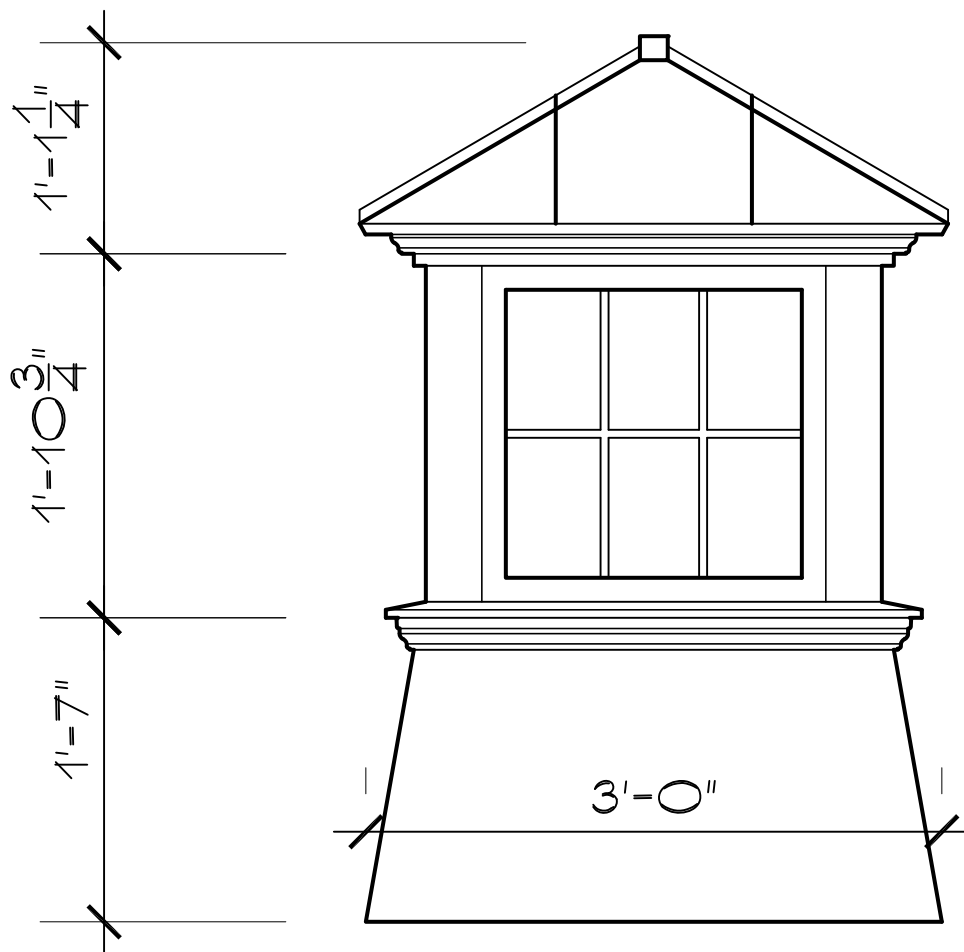

Cape Cod Cupola

78 State Road, North Dartmouth, MA 02747

CC-G-PVC
30" CUPOLA
SCALE: 1" = 1'0"
SSR-6LM-HFB