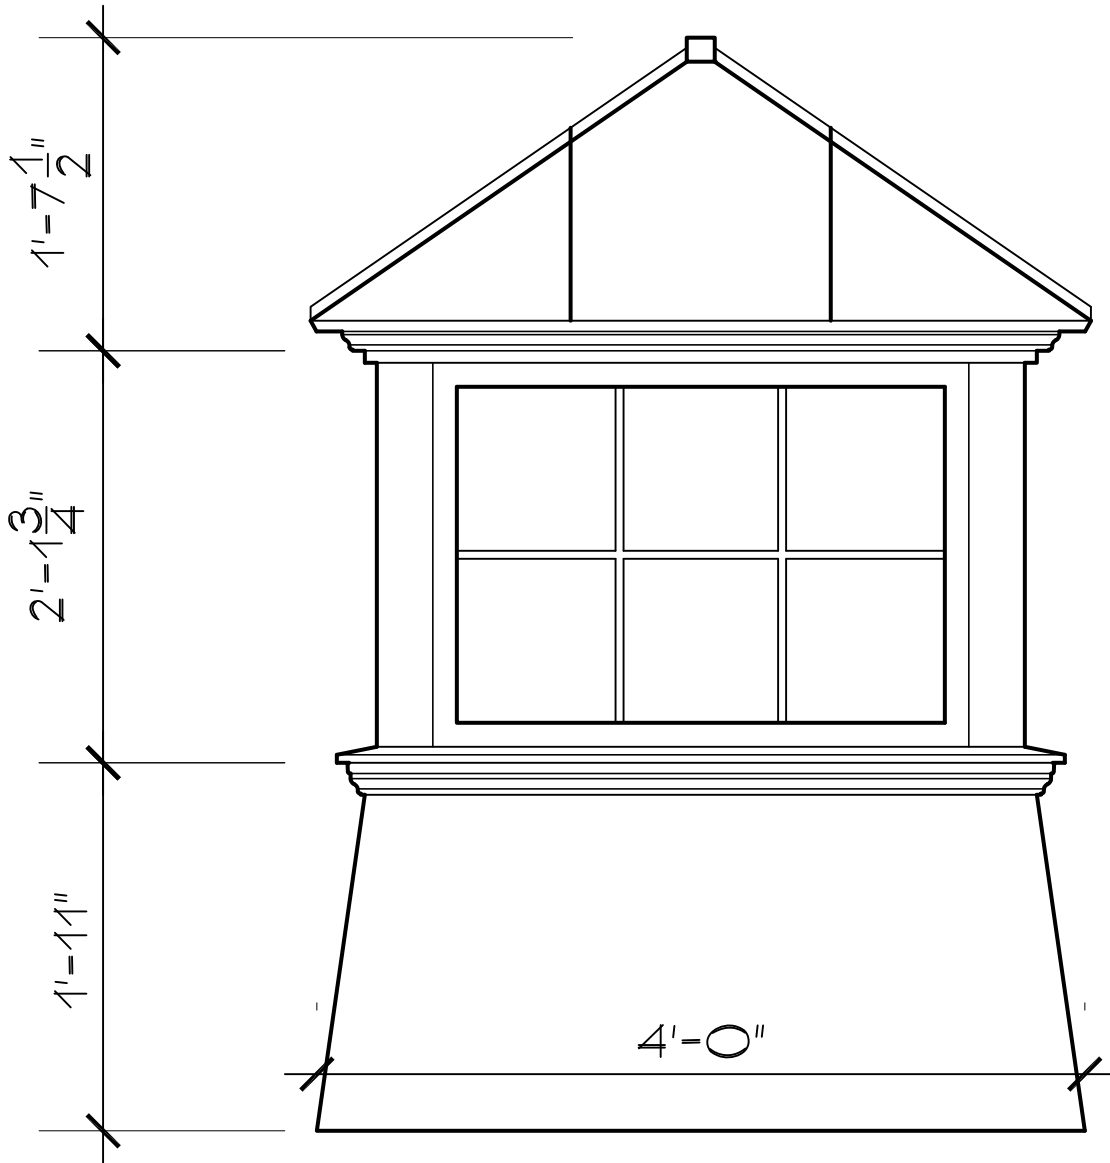

Cape Cod Cupola

78 State Road, North Dartmouth, MA 02747

CC-G-PVC

23" CUPOLA

SCALE: 1" = 1'0"

SSR-4LM-HFB

78 State Road, North Dartmouth, MA 02747

CC-G-PVC
26.5" CUPOLA
SCALE: 1" = 1'0"
SSR-4LM-HFB

Cape Cod Cupola

78 State Road, North Dartmouth, MA 02747

CC-G-PVC

30" CUPOLA

SCALE: 1" = 1'0"

SSR-6LM-HFB

Cape Cod Cupola

78 State Road, North Dartmouth, MA 02747

CC-G-PVC

36" CUPOLA

SCALE: 1" = 1'0"

SSR-6LM-HFB

Cape Cod Cupola

78 State Road, North Dartmouth, MA 02747

CC-G-PVC

42" CUPOLA

SCALE: 1" = 1'0"

SSR-6LM-HFB

Cape Cod Cupola

78 State Road, North Dartmouth, MA 02747

CC-G-PVC

48" CUPOLA

SCALE: 1" = 1'0"

SSR-12LM-HFB