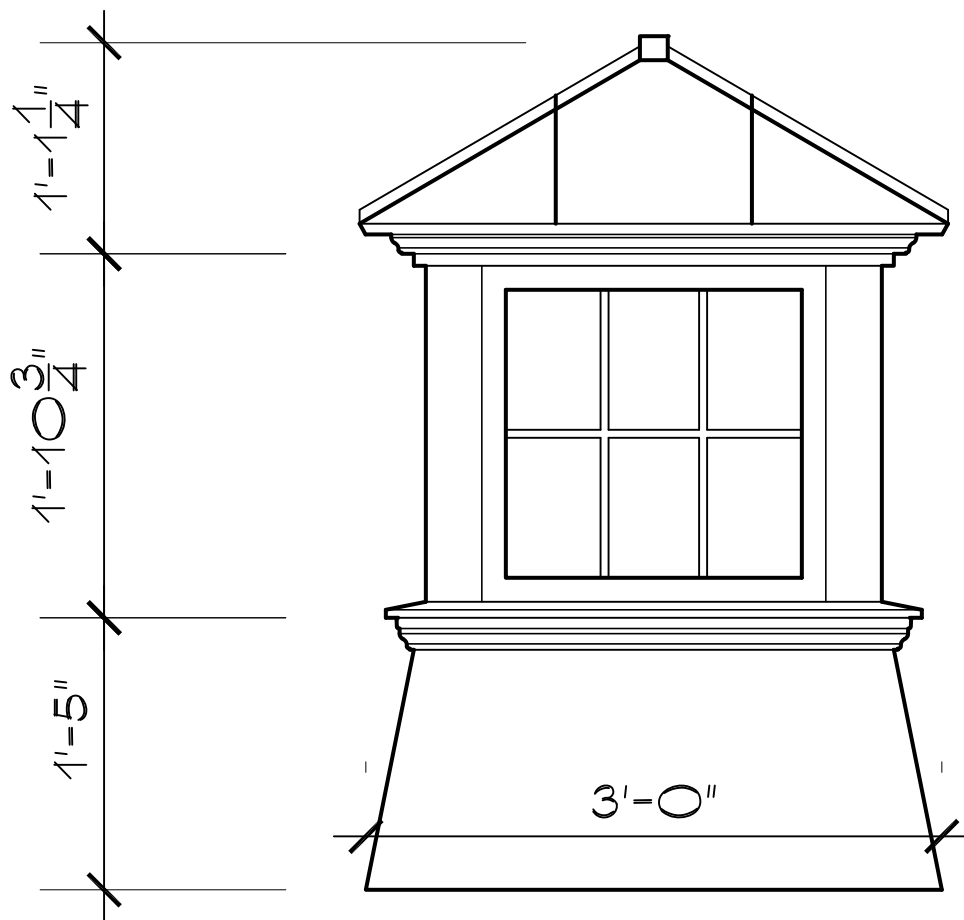

Cape Cod Cupola

78 State Road, North Dartmouth, MA 02747

CC-G-PVC

23" CUPOLA

SCALE: 1" = 1'0"

SSR-4LM-HFB

78 State Road, North Dartmouth, MA 02747

CC-G-PVC
26.5" CUPOLA
SCALE: 1" = 1'0"
SSR-4LM-HFB

Cape Cod Cupola

78 State Road, North Dartmouth, MA 02747

CC-G-PVC

30" CUPOLA

SCALE: 1" = 1'0"

SSR-6LM-HFB

Cape Cod Cupola

78 State Road, North Dartmouth, MA 02747

CC-G-PVC

36" CUPOLA

SCALE: 1" = 1'0"

SSR-6LM-HFB

Cape Cod Cupola

78 State Road, North Dartmouth, MA 02747

CC-G-PVC

42" CUPOLA

SCALE: 1" = 1'0"

SSR-6LM-HFB

Cape Cod Cupola

78 State Road, North Dartmouth, MA 02747

CC-G-PVC

48" CUPOLA

SCALE: 1" = 1'0"

SSR-12LM-HFB