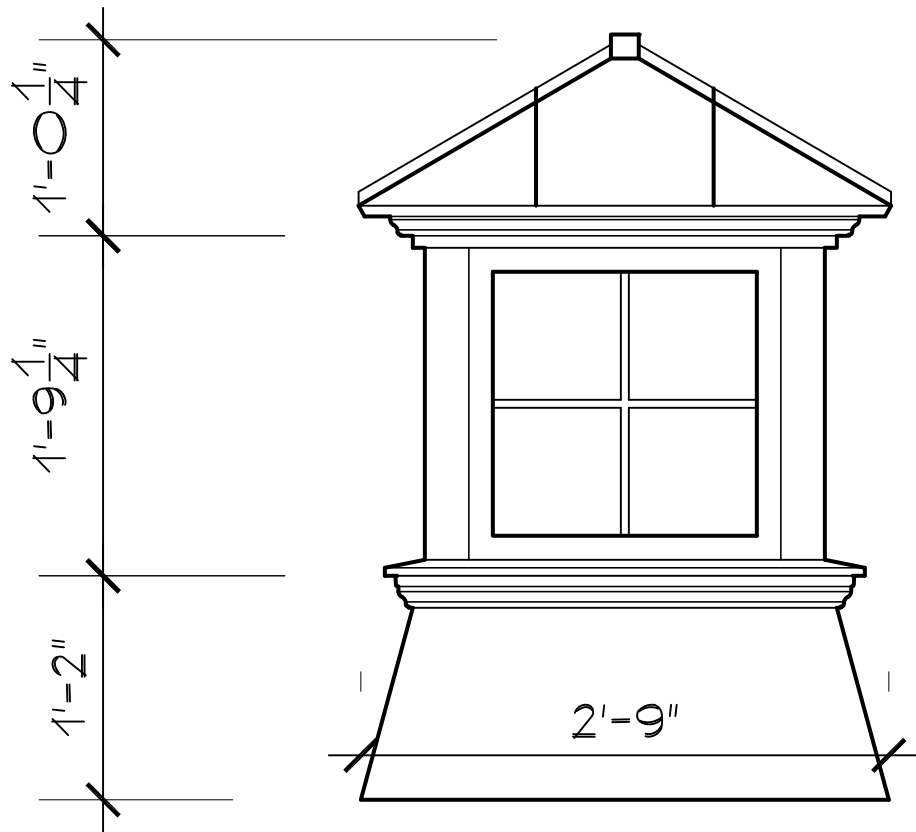

# Cape Cod Cupola

78 State Road, North Dartmouth, MA 02747

CC-G-PVC

23" CUPOLA

SCALE: 1" = 1'0"

SSR-4LM-FB

78 State Road, North Dartmouth, MA 02747

CC-G-PVC
26.5" CUPOLA
SCALE: 1" = 1'0"
SSR-4LM-FB

# Cape Cod Cupola

78 State Road, North Dartmouth, MA 02747

CC-G-PVC

30" CUPOLA

SCALE: 1" = 1'0"

SSR-6LM-FB

78 State Road, North Dartmouth, MA 02747

CC-G-PVC
36" CUPOLA
SCALE: 1" = 1'0"
SSR-6LM-FB

# Cape Cod Cupola

78 State Road, North Dartmouth, MA 02747

CC-G-PVC

42" CUPOLA

SCALE: 1" = 1'0"

SSR-6LM-FB

# Cape Cod Cupola

78 State Road, North Dartmouth, MA 02747

CC-G-PVC

48" CUPOLA

SCALE: 1" = 1'0"

SSR-12LM-FB