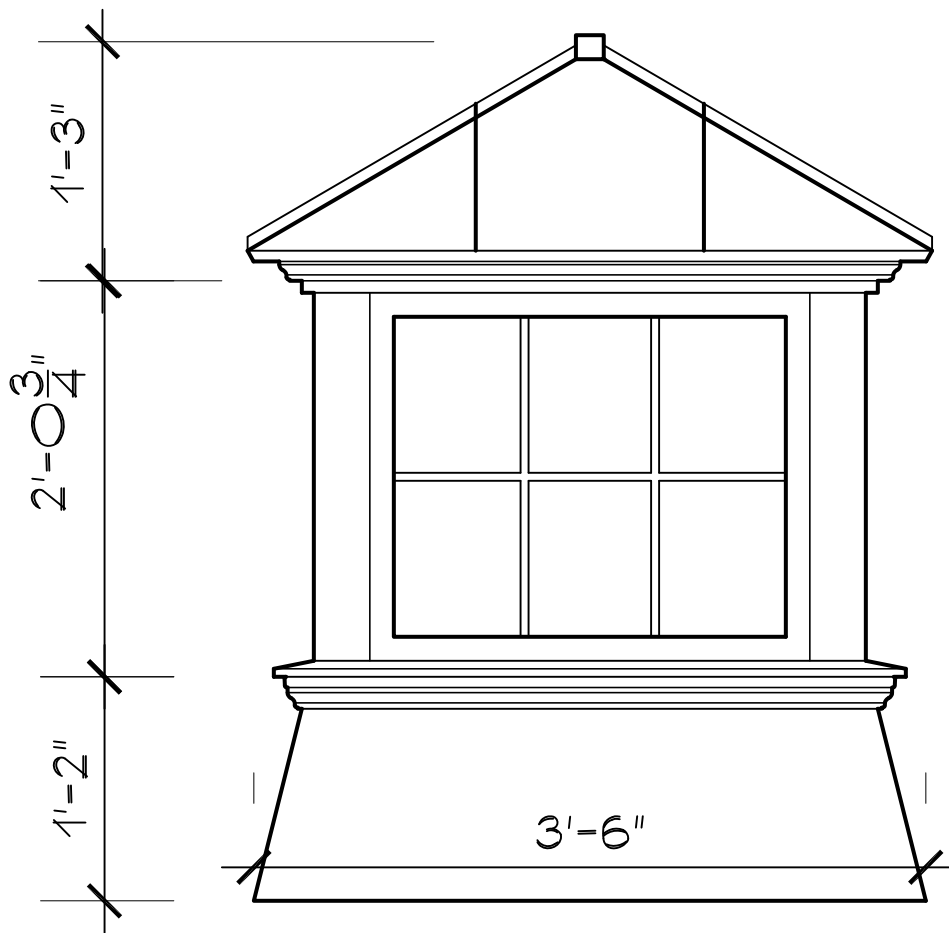

# Cape Cod Cupola

78 State Road, North Dartmouth, MA 02747

CC-G-PVC

23" CUPOLA

SCALE: 1" = 1'0"

SSR-4LM-FB

78 State Road, North Dartmouth, MA 02747

CC-G-PVC
26.5" CUPOLA
SCALE: 1" = 1'0"
SSR-4LM-FB

# Cape Cod Cupola

78 State Road, North Dartmouth, MA 02747

CC-G-PVC

30" CUPOLA

SCALE: 1" = 1'0"

SSR-6LM-FB

78 State Road, North Dartmouth, MA 02747

CC-G-PVC
36" CUPOLA
SCALE: 1" = 1'0"
SSR-6LM-FB

# Cape Cod Cupola

78 State Road, North Dartmouth, MA 02747

CC-G-PVC

42" CUPOLA

SCALE: 1" = 1'0"

SSR-6LM-FB

# Cape Cod Cupola

78 State Road, North Dartmouth, MA 02747

CC-G-PVC

48" CUPOLA

SCALE: 1" = 1'0"

SSR-12LM-FB