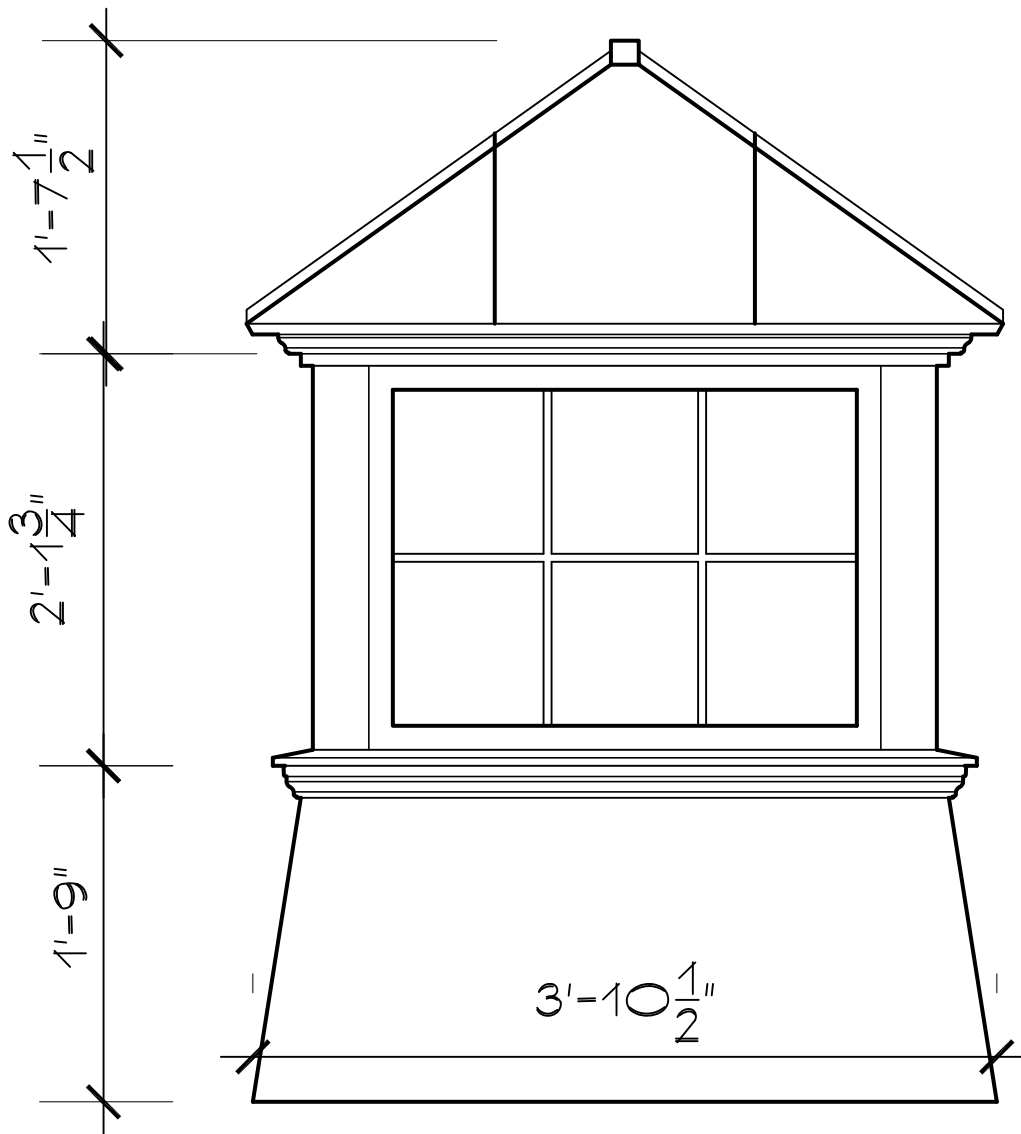

# Cape Cod Cupola

78 State Road, North Dartmouth, MA 02747

CC-G-PVC

23" CUPOLA

SCALE: 1" = 1'0"

SSR-4LM-FB

78 State Road, North Dartmouth, MA 02747

CC-G-PVC
26.5" CUPOLA
SCALE: 1" = 1'0"
SSR-4LM-FB

# Cape Cod Cupola

78 State Road, North Dartmouth, MA 02747

CC-G-PVC

30" CUPOLA

SCALE: 1" = 1'0"

SSR-6LM-FB

78 State Road, North Dartmouth, MA 02747

CC-G-PVC
36" CUPOLA
SCALE: 1" = 1'0"
SSR-6LM-FB

# Cape Cod Cupola

78 State Road, North Dartmouth, MA 02747

CC-G-PVC

42" CUPOLA

SCALE: 1" = 1'0"

SSR-6LM-FB

# Cape Cod Cupola

78 State Road, North Dartmouth, MA 02747

CC-G-PVC

48" CUPOLA

SCALE: 1" = 1'0"

SSR-12LM-FB