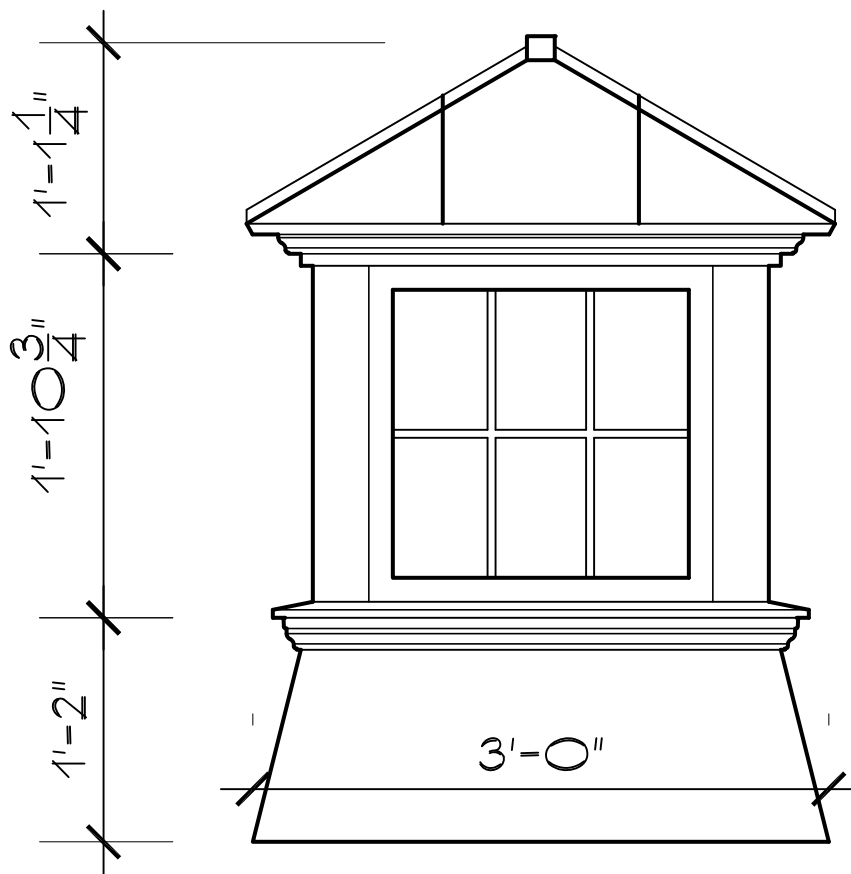

# Cape Cod Cupola

78 State Road, North Dartmouth, MA 02747

CC-G-PVC

23" CUPOLA

SCALE: 1" = 1'0"

SSR-4LM-FB

78 State Road, North Dartmouth, MA 02747

CC-G-PVC
26.5" CUPOLA
SCALE: 1" = 1'0"
SSR-4LM-FB

# Cape Cod Cupola

78 State Road, North Dartmouth, MA 02747

CC-G-PVC

30" CUPOLA

SCALE: 1" = 1'0"

SSR-6LM-FB

78 State Road, North Dartmouth, MA 02747

CC-G-PVC
36" CUPOLA
SCALE: 1" = 1'0"
SSR-6LM-FB

# Cape Cod Cupola

78 State Road, North Dartmouth, MA 02747

CC-G-PVC

42" CUPOLA

SCALE: 1" = 1'0"

SSR-6LM-FB

# Cape Cod Cupola

78 State Road, North Dartmouth, MA 02747

CC-G-PVC

48" CUPOLA

SCALE: 1" = 1'0"

SSR-12LM-FB