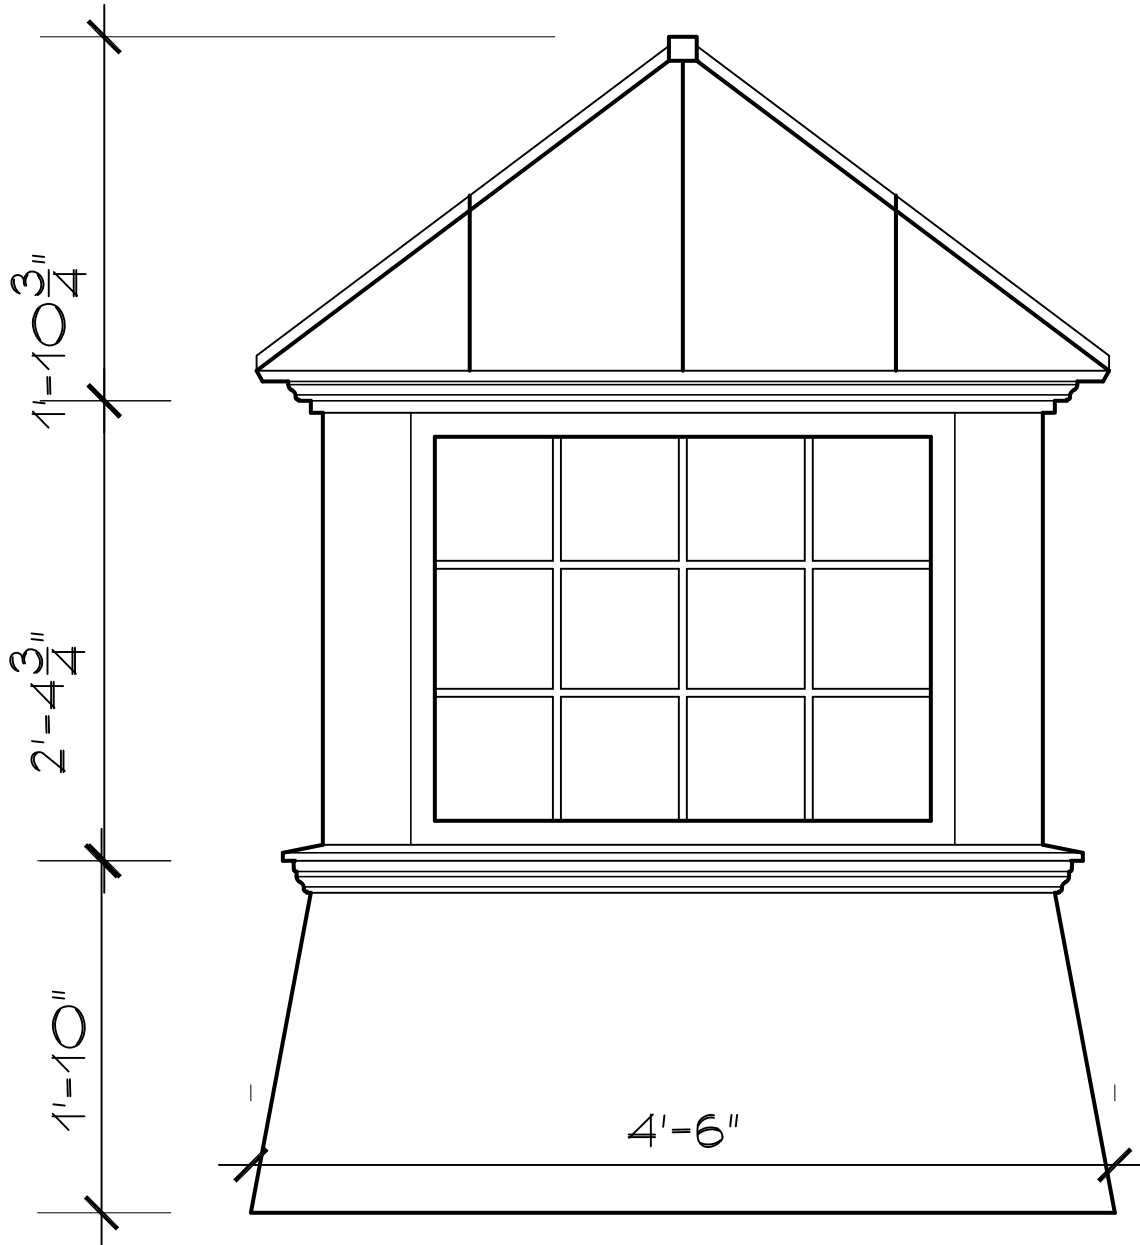

# Cape Cod Cupola

78 State Road, North Dartmouth, MA 02747

CC-G-PVC

42" CUPOLA

SCALE: 1" = 1'0"

SSR-6LM-FB

# Cape Cod Cupola

78 State Road, North Dartmouth, MA 02747

CC-G-PVC

48" CUPOLA

SCALE: 1" = 1'0"

SSR-12LM-FB