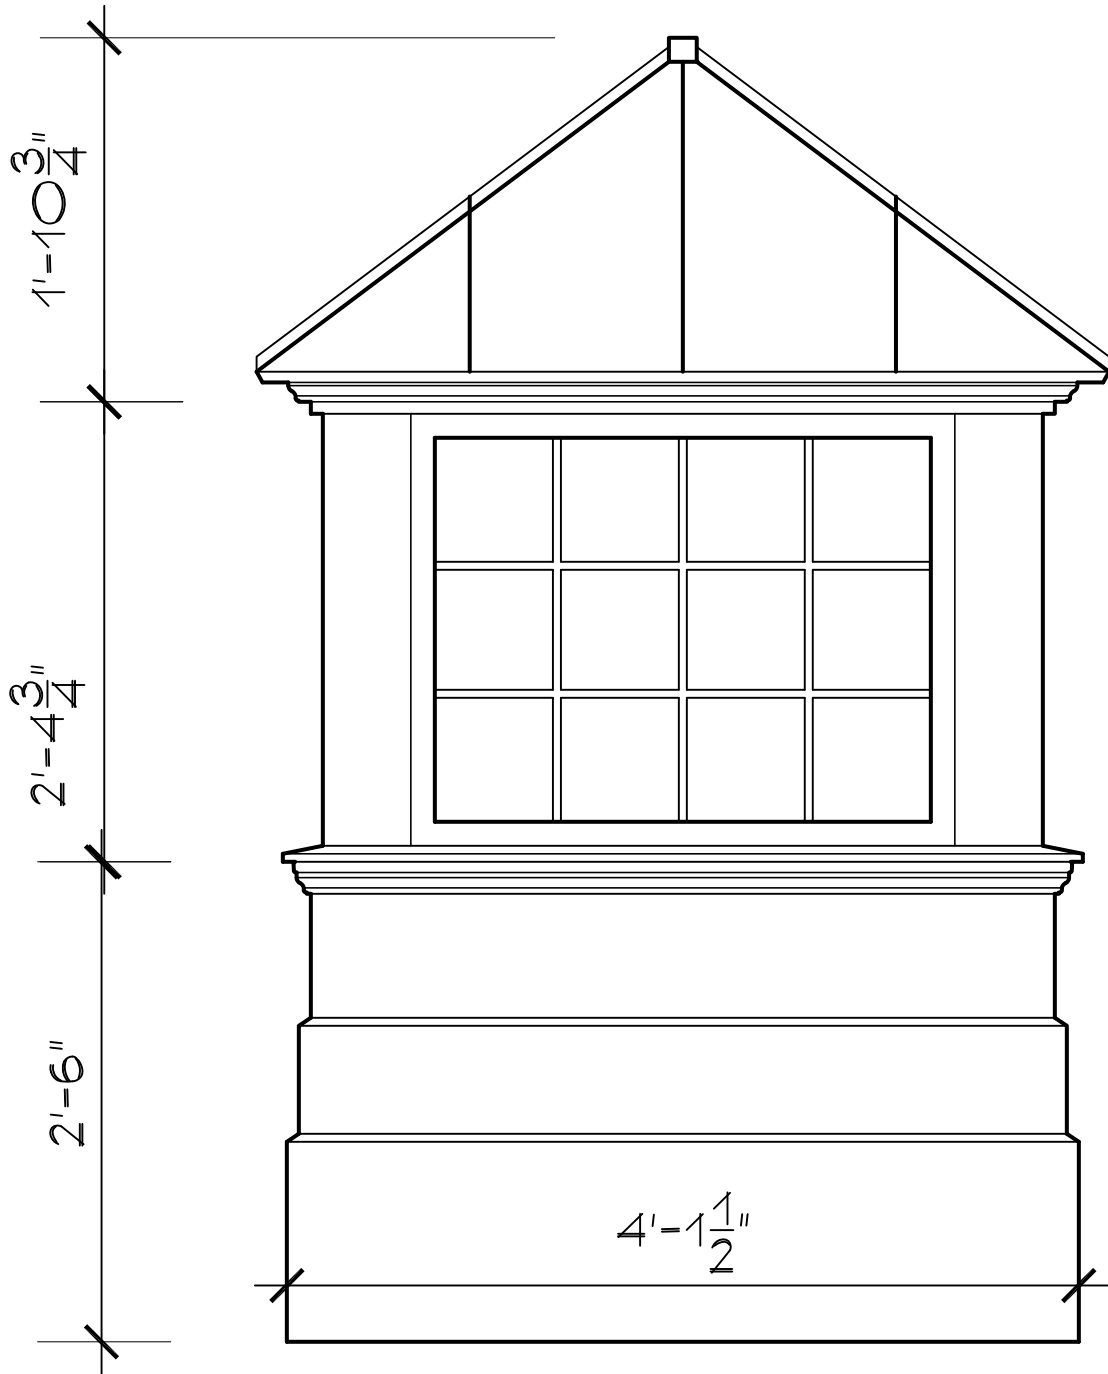

Cape Cod Cupola

78 State Road, North Dartmouth, MA 02747

CC-G-PVC

23" CUPOLA

SCALE: 1" = 1'0"

SSR-4LM-DB

78 State Road, North Dartmouth, MA 02747

| |
|------------------|
| CC-G-PVC |
| 26.5" CUPOLA |
| SCALE: 1" = 1'0" |
| SSR-4LM-DB |

Cape Cod Cupola

78 State Road, North Dartmouth, MA 02747

CC-G-PVC

30" CUPOLA

SCALE: 1" = 1'0"

SSR-6LM-DB

78 State Road, North Dartmouth, MA 02747

| |
|------------------|
| CC-G-PVC |
| 36" CUPOLA |
| SCALE: 1" = 1'0" |
| SSR-6LM-DB |

78 State Road, North Dartmouth, MA 02747

| |
|------------------|
| CC-G-PVC |
| 42" CUPOLA |
| |
| SCALE: 1" = 1'0" |
| SSR-6LM-DB |

Cape Cod Cupola

78 State Road, North Dartmouth, MA 02747

CC-G-PVC

48" CUPOLA

SCALE: 1" = 1'0"

SSR-12LM-DB