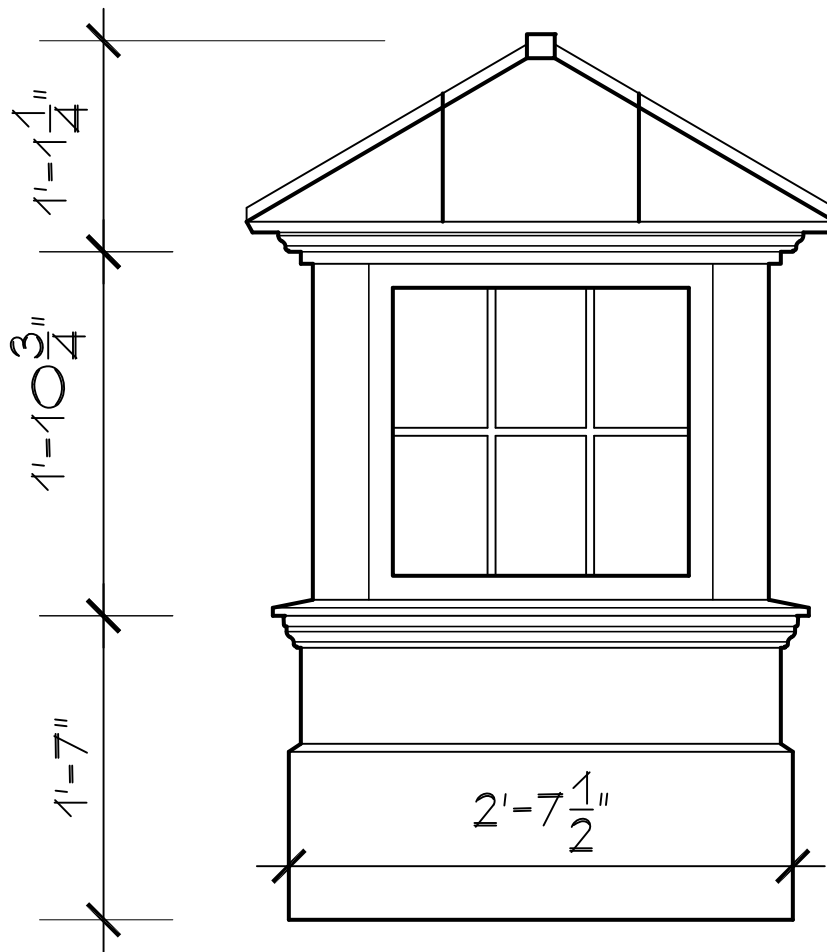

Cape Cod Cupola

78 State Road, North Dartmouth, MA 02747

CC-G-PVC

23" CUPOLA

SCALE: 1" = 1'0"

SSR-4LM-DB

78 State Road, North Dartmouth, MA 02747

| |
|------------------|
| CC-G-PVC |
| 26.5" CUPOLA |
| SCALE: 1" = 1'0" |
| SSR-4LM-DB |

Cape Cod Cupola

78 State Road, North Dartmouth, MA 02747

CC-G-PVC

30" CUPOLA

SCALE: 1" = 1'0"

SSR-6LM-DB

78 State Road, North Dartmouth, MA 02747

| |
|------------------|
| CC-G-PVC |
| 36" CUPOLA |
| SCALE: 1" = 1'0" |
| SSR-6LM-DB |

78 State Road, North Dartmouth, MA 02747

| |
|------------------|
| CC-G-PVC |
| 42" CUPOLA |
| |
| SCALE: 1" = 1'0" |
| SSR-6LM-DB |

Cape Cod Cupola

78 State Road, North Dartmouth, MA 02747

CC-G-PVC

48" CUPOLA

SCALE: 1" = 1'0"

SSR-12LM-DB