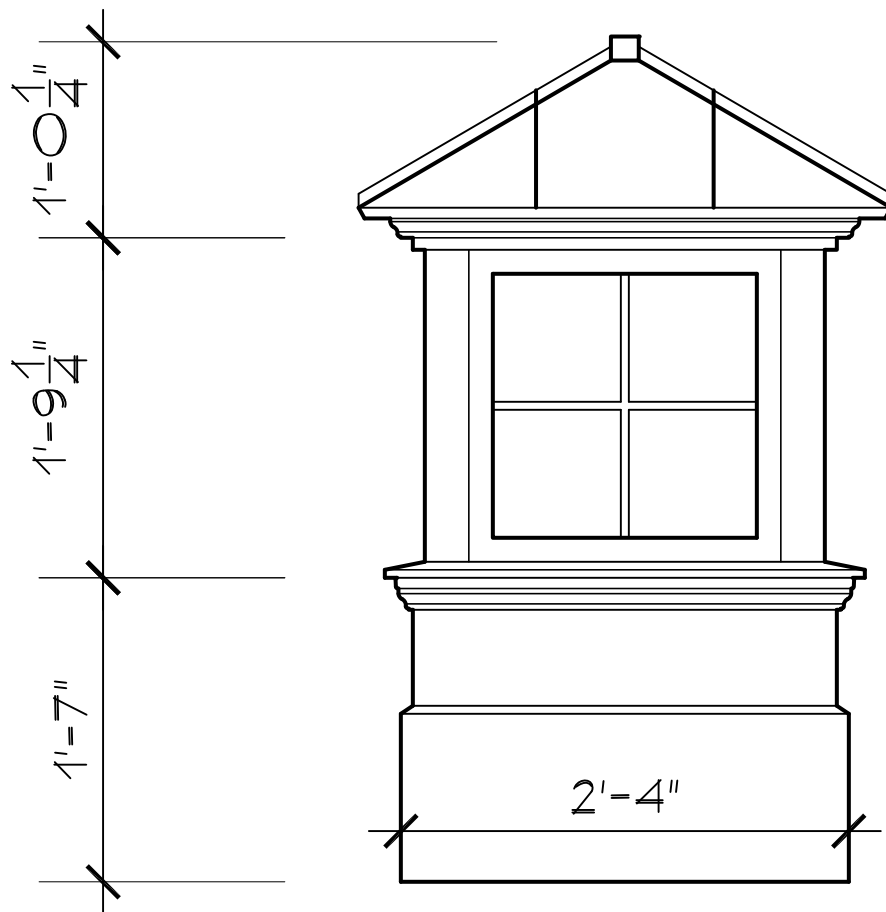

Cape Cod Cupola

78 State Road, North Dartmouth, MA 02747

CC-G-PVC

23" CUPOLA

SCALE: 1" = 1'0"

SSR-4LM-DB

78 State Road, North Dartmouth, MA 02747

| |
|------------------|
| CC-G-PVC |
| 26.5" CUPOLA |
| SCALE: 1" = 1'0" |
| SSR-4LM-DB |

Cape Cod Cupola

78 State Road, North Dartmouth, MA 02747

CC-G-PVC

30" CUPOLA

SCALE: 1" = 1'0"

SSR-6LM-DB

78 State Road, North Dartmouth, MA 02747

| |
|------------------|
| CC-G-PVC |
| 36" CUPOLA |
| SCALE: 1" = 1'0" |
| SSR-6LM-DB |

78 State Road, North Dartmouth, MA 02747

| |
|------------------|
| CC-G-PVC |
| 42" CUPOLA |
| |
| SCALE: 1" = 1'0" |
| SSR-6LM-DB |

Cape Cod Cupola

78 State Road, North Dartmouth, MA 02747

CC-G-PVC

48" CUPOLA

SCALE: 1" = 1'0"

SSR-12LM-DB