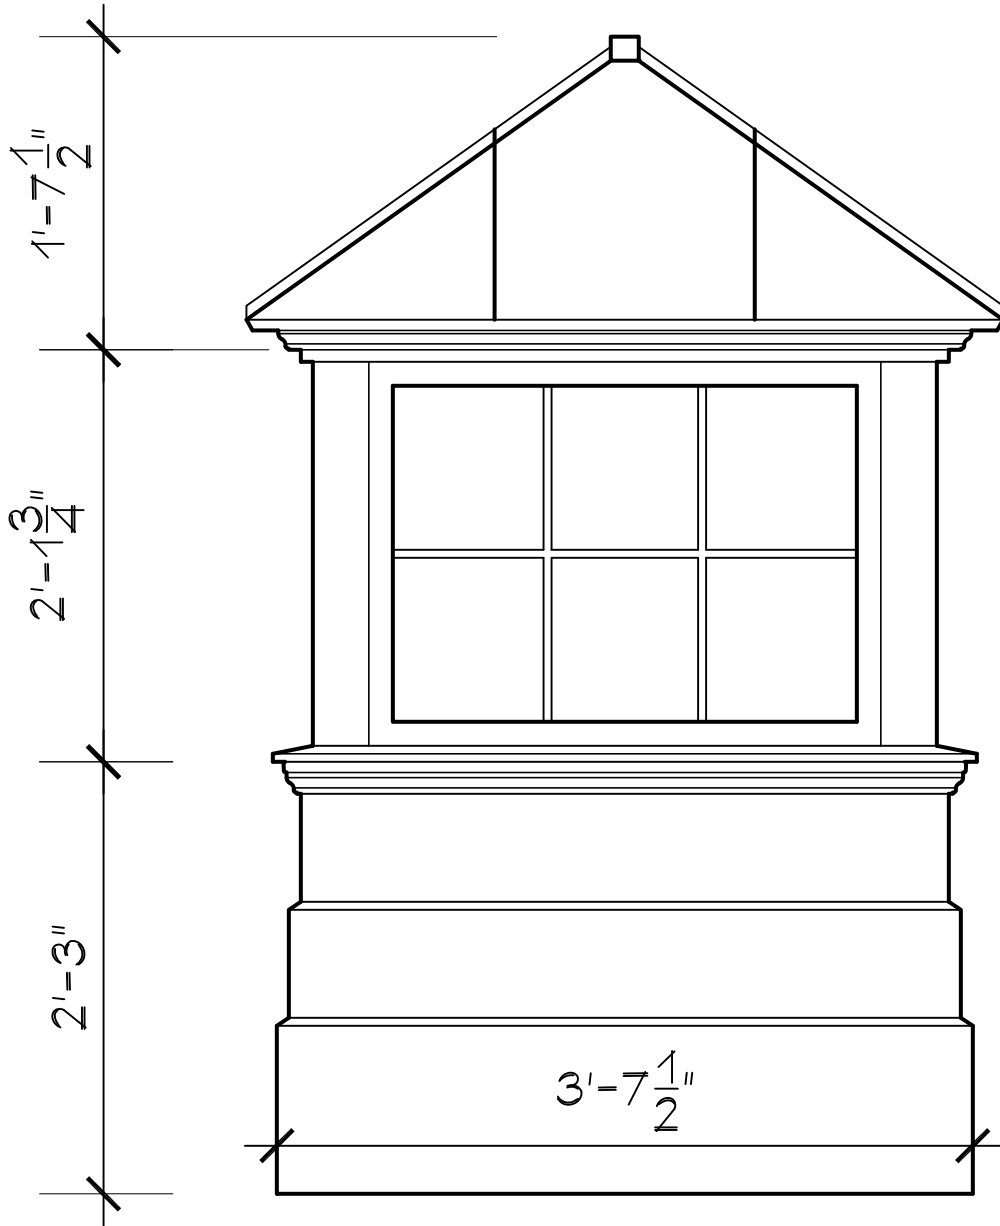

Cape Cod Cupola

78 State Road, North Dartmouth, MA 02747

CC-G-PVC

23" CUPOLA

SCALE: 1" = 1'0"

SSR-4LM-DB

78 State Road, North Dartmouth, MA 02747

| |
|------------------|
| CC-G-PVC |
| 26.5" CUPOLA |
| SCALE: 1" = 1'0" |
| SSR-4LM-DB |

Cape Cod Cupola

78 State Road, North Dartmouth, MA 02747

CC-G-PVC

30" CUPOLA

SCALE: 1" = 1'0"

SSR-6LM-DB

78 State Road, North Dartmouth, MA 02747

| |
|------------------|
| CC-G-PVC |
| 36" CUPOLA |
| SCALE: 1" = 1'0" |
| SSR-6LM-DB |

78 State Road, North Dartmouth, MA 02747

| |
|------------------|
| CC-G-PVC |
| 42" CUPOLA |
| |
| SCALE: 1" = 1'0" |
| SSR-6LM-DB |

Cape Cod Cupola

78 State Road, North Dartmouth, MA 02747

CC-G-PVC

48" CUPOLA

SCALE: 1" = 1'0"

SSR-12LM-DB