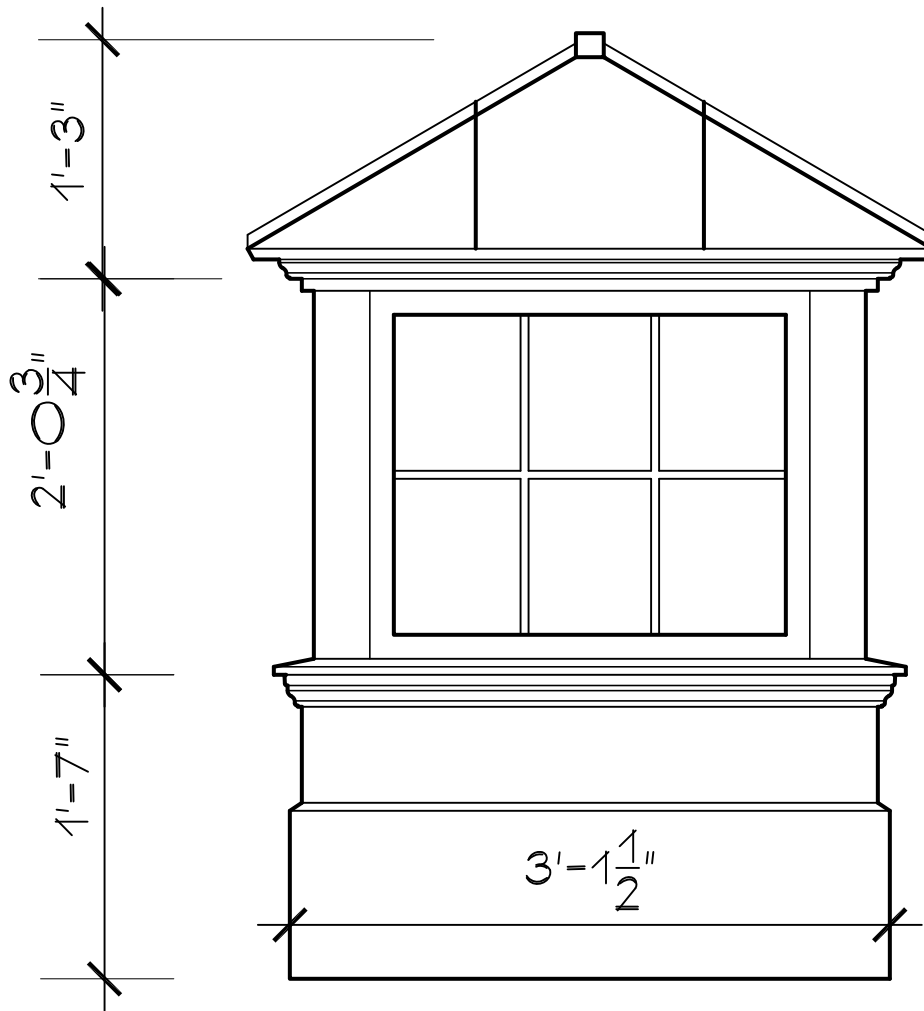

Cape Cod Cupola

78 State Road, North Dartmouth, MA 02747

CC-G-PVC

23" CUPOLA

SCALE: 1" = 1'0"

SSR-4LM-DB

78 State Road, North Dartmouth, MA 02747

| |
|------------------|
| CC-G-PVC |
| 26.5" CUPOLA |
| SCALE: 1" = 1'0" |
| SSR-4LM-DB |

Cape Cod Cupola

78 State Road, North Dartmouth, MA 02747

CC-G-PVC

30" CUPOLA

SCALE: 1" = 1'0"

SSR-6LM-DB

78 State Road, North Dartmouth, MA 02747

| |
|------------------|
| CC-G-PVC |
| 36" CUPOLA |
| SCALE: 1" = 1'0" |
| SSR-6LM-DB |

78 State Road, North Dartmouth, MA 02747

| |
|------------------|
| CC-G-PVC |
| 42" CUPOLA |
| |
| SCALE: 1" = 1'0" |
| SSR-6LM-DB |

Cape Cod Cupola

78 State Road, North Dartmouth, MA 02747

CC-G-PVC

48" CUPOLA

SCALE: 1" = 1'0"

SSR-12LM-DB