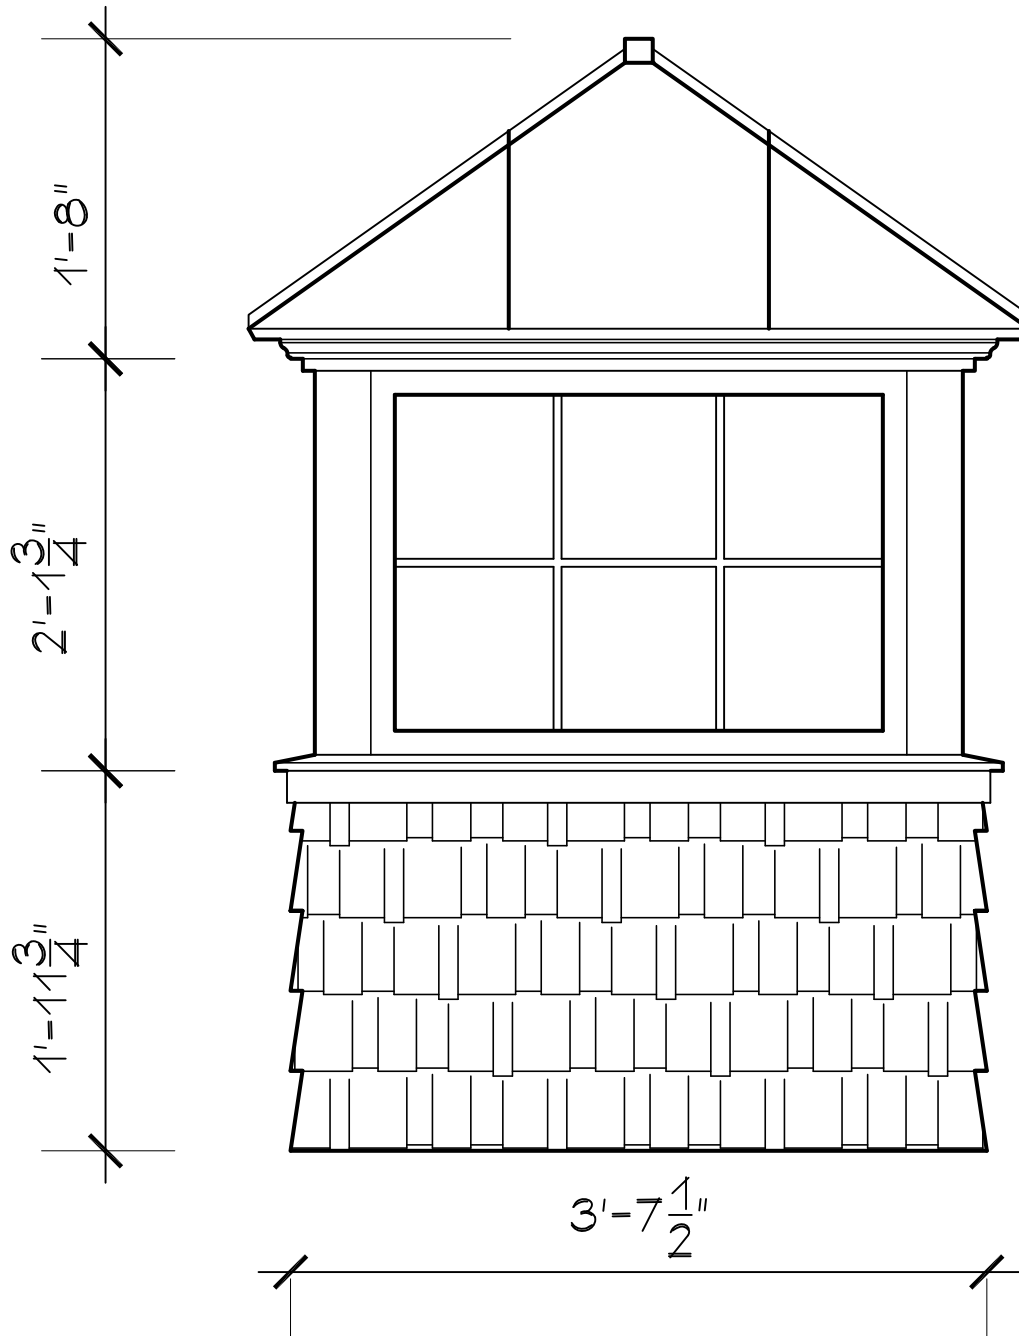

# Cape Cod Cupola

78 State Road, North Dartmouth, MA 02747

CC-G-PVC

23" CUPOLA

SCALE: 1" = 1'0"

SSR-4LM-CSB

78 State Road, North Dartmouth, MA 02747

CC-G-PVC
26.5" CUPOLA
SCALE: 1" = 1'0"
SSR-4LM-CSB

# Cape Cod Cupola

78 State Road, North Dartmouth, MA 02747

CC-G-PVC

30" CUPOLA

SCALE: 1" = 1'0"

SSR-6LM-CSB

78 State Road, North Dartmouth, MA 02747

CC-G-PVC
36" CUPOLA
SCALE: 1" = 1'0"
SSR-6LM-CSB

78 State Road, North Dartmouth, MA 02747

CC-G-PVC
42" CUPOLA
SCALE: 1" = 1'0"
SSR-6LM-CSB

# Cape Cod Cupola

78 State Road, North Dartmouth, MA 02747

CC-G-PVC

48" CUPOLA

SCALE: 1" = 1'0"

SSR-12LM-CSB