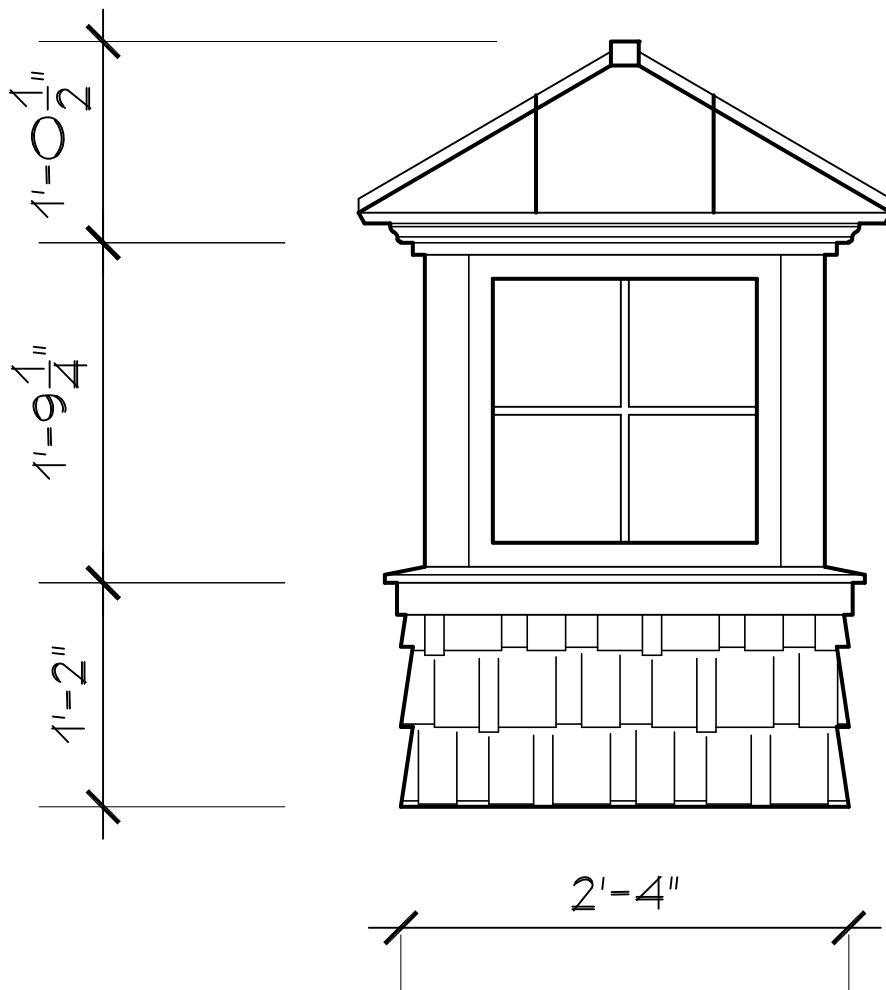

# Cape Cod Cupola

78 State Road, North Dartmouth, MA 02747

CC-G-PVC

23" CUPOLA

SCALE: 1" = 1'0"

SSR-4LM-CSB

78 State Road, North Dartmouth, MA 02747

CC-G-PVC
26.5" CUPOLA
SCALE: 1" = 1'0"
SSR-4LM-CSB

# Cape Cod Cupola

78 State Road, North Dartmouth, MA 02747

CC-G-PVC

30" CUPOLA

SCALE: 1" = 1'0"

SSR-6LM-CSB

78 State Road, North Dartmouth, MA 02747

CC-G-PVC
36" CUPOLA
SCALE: 1" = 1'0"
SSR-6LM-CSB

78 State Road, North Dartmouth, MA 02747

CC-G-PVC
42" CUPOLA
SCALE: 1" = 1'0"
SSR-6LM-CSB

# Cape Cod Cupola

78 State Road, North Dartmouth, MA 02747

CC-G-PVC

48" CUPOLA

SCALE: 1" = 1'0"

SSR-12LM-CSB