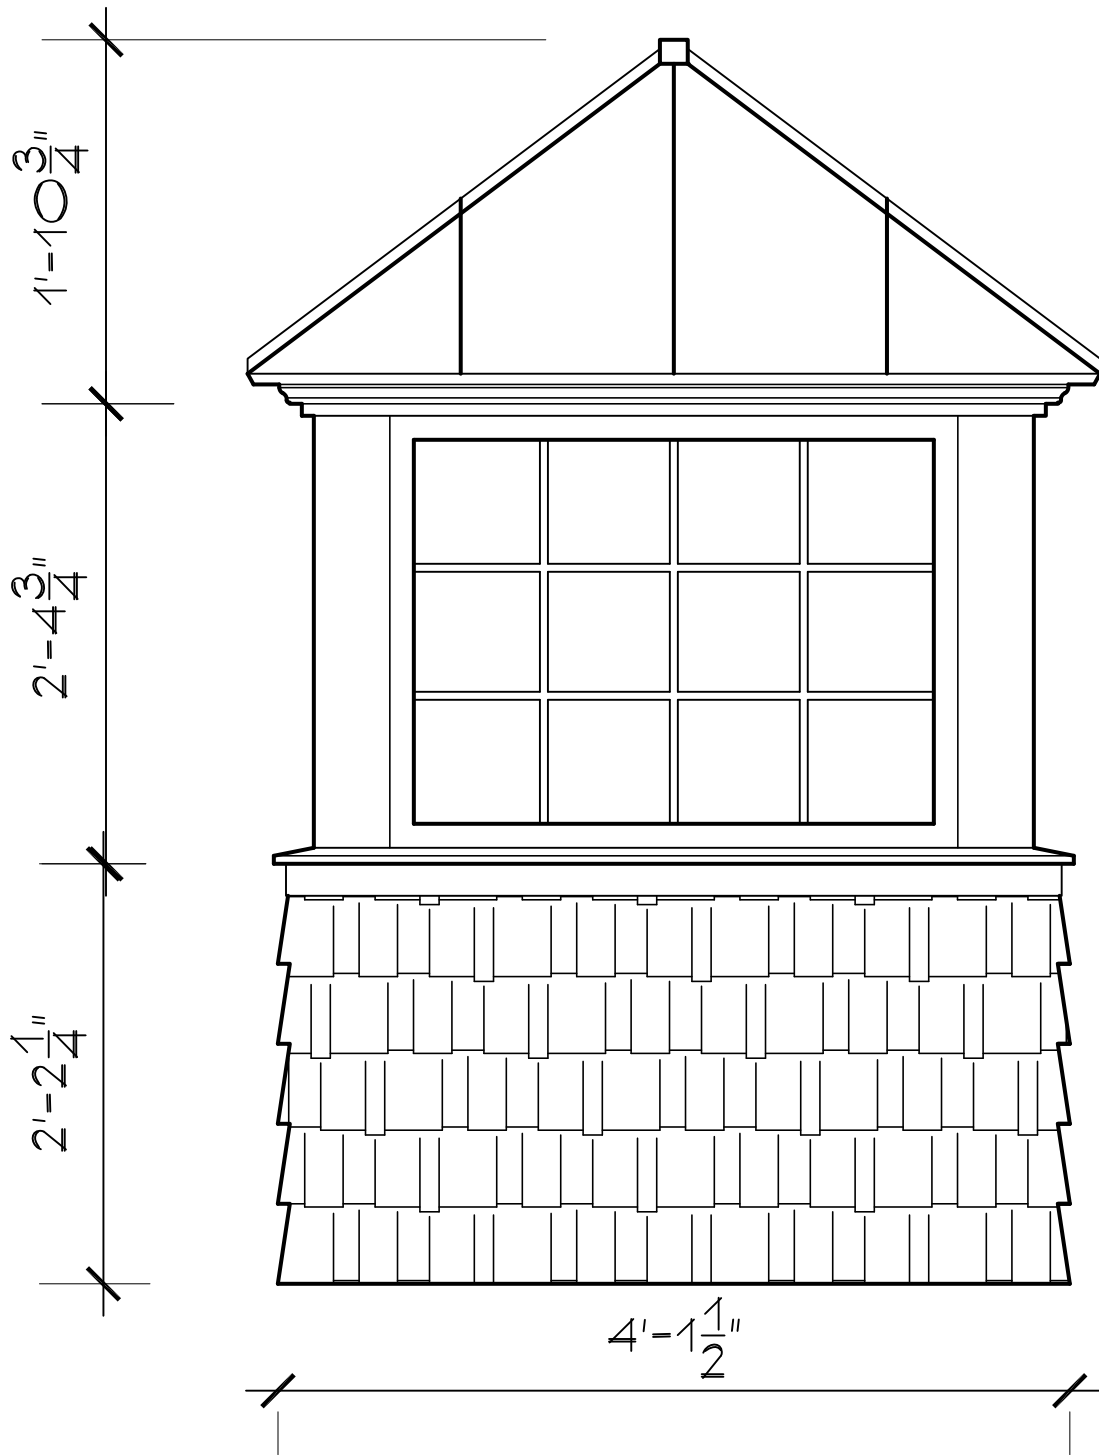

# Cape Cod Cupola

78 State Road, North Dartmouth, MA 02747

CC-G-PVC

23" CUPOLA

SCALE: 1" = 1'0"

SSR-4LM-CSB

78 State Road, North Dartmouth, MA 02747

CC-G-PVC
26.5" CUPOLA
SCALE: 1" = 1'0"
SSR-4LM-CSB

# Cape Cod Cupola

78 State Road, North Dartmouth, MA 02747

CC-G-PVC

30" CUPOLA

SCALE: 1" = 1'0"

SSR-6LM-CSB

78 State Road, North Dartmouth, MA 02747

CC-G-PVC
36" CUPOLA
SCALE: 1" = 1'0"
SSR-6LM-CSB

78 State Road, North Dartmouth, MA 02747

CC-G-PVC
42" CUPOLA
SCALE: 1" = 1'0"
SSR-6LM-CSB

# Cape Cod Cupola

78 State Road, North Dartmouth, MA 02747

CC-G-PVC

48" CUPOLA

SCALE: 1" = 1'0"

SSR-12LM-CSB