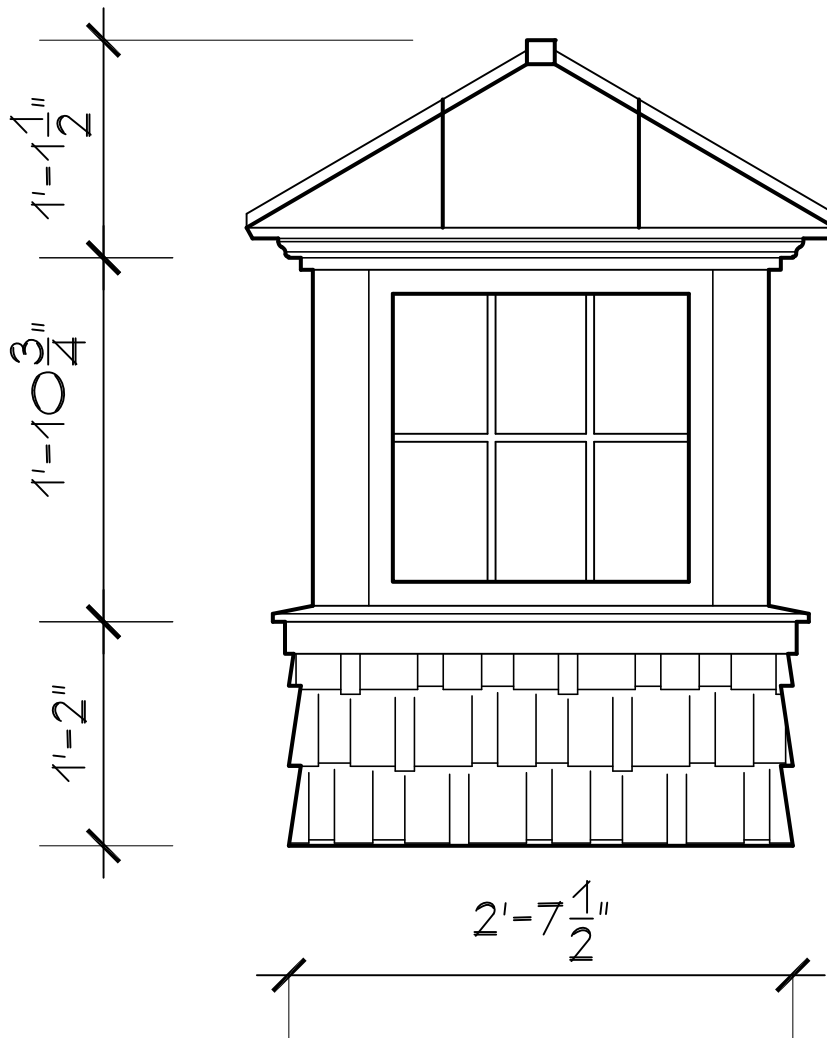

# Cape Cod Cupola

78 State Road, North Dartmouth, MA 02747

CC-G-PVC

23" CUPOLA

SCALE: 1" = 1'0"

SSR-4LM-CSB

78 State Road, North Dartmouth, MA 02747

CC-G-PVC
26.5" CUPOLA
SCALE: 1" = 1'0"
SSR-4LM-CSB

# Cape Cod Cupola

78 State Road, North Dartmouth, MA 02747

CC-G-PVC

30" CUPOLA

SCALE: 1" = 1'0"

SSR-6LM-CSB

78 State Road, North Dartmouth, MA 02747

CC-G-PVC
36" CUPOLA
SCALE: 1" = 1'0"
SSR-6LM-CSB

78 State Road, North Dartmouth, MA 02747

CC-G-PVC
42" CUPOLA
SCALE: 1" = 1'0"
SSR-6LM-CSB

# Cape Cod Cupola

78 State Road, North Dartmouth, MA 02747

CC-G-PVC

48" CUPOLA

SCALE: 1" = 1'0"

SSR-12LM-CSB