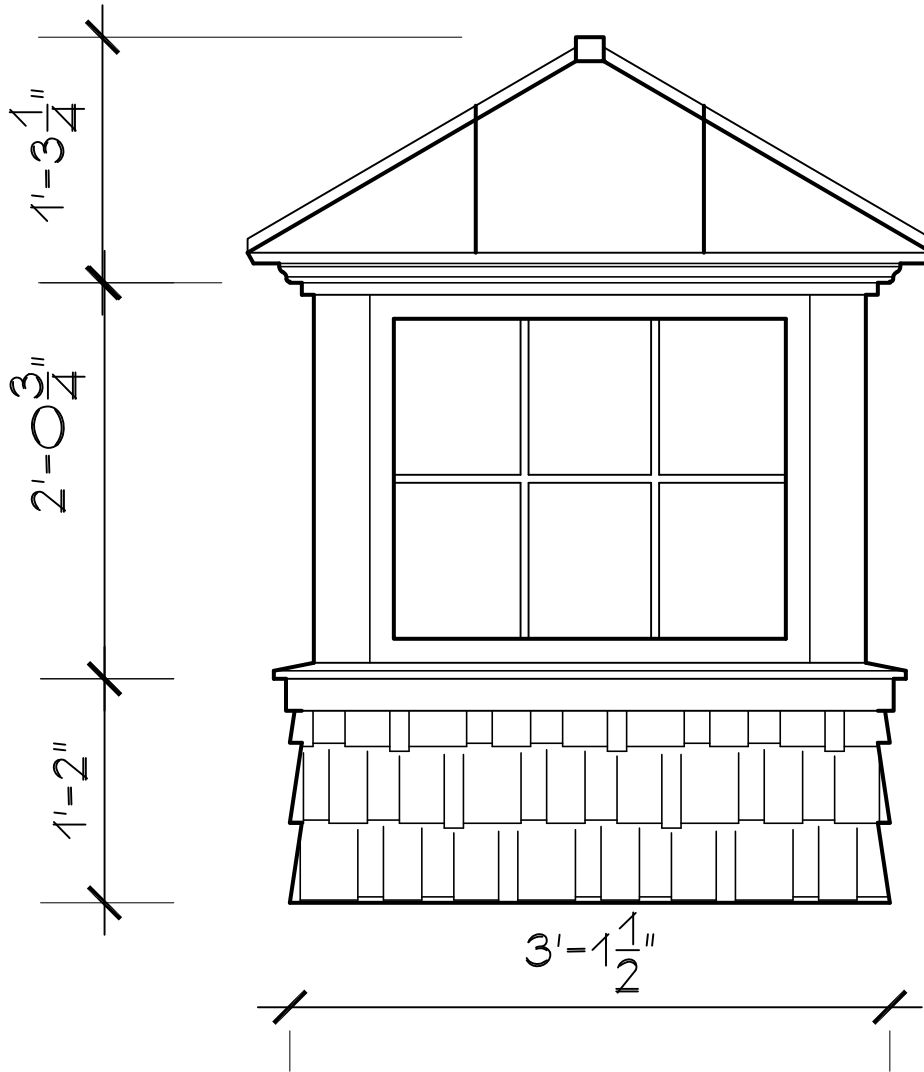

# Cape Cod Cupola

78 State Road, North Dartmouth, MA 02747

CC-G-PVC

23" CUPOLA

SCALE: 1" = 1'0"

SSR-4LM-CSB

78 State Road, North Dartmouth, MA 02747

CC-G-PVC
26.5" CUPOLA
SCALE: 1" = 1'0"
SSR-4LM-CSB

# Cape Cod Cupola

78 State Road, North Dartmouth, MA 02747

CC-G-PVC

30" CUPOLA

SCALE: 1" = 1'0"

SSR-6LM-CSB

78 State Road, North Dartmouth, MA 02747

CC-G-PVC
36" CUPOLA
SCALE: 1" = 1'0"
SSR-6LM-CSB

78 State Road, North Dartmouth, MA 02747

CC-G-PVC
42" CUPOLA
SCALE: 1" = 1'0"
SSR-6LM-CSB

# Cape Cod Cupola

78 State Road, North Dartmouth, MA 02747

CC-G-PVC

48" CUPOLA

SCALE: 1" = 1'0"

SSR-12LM-CSB