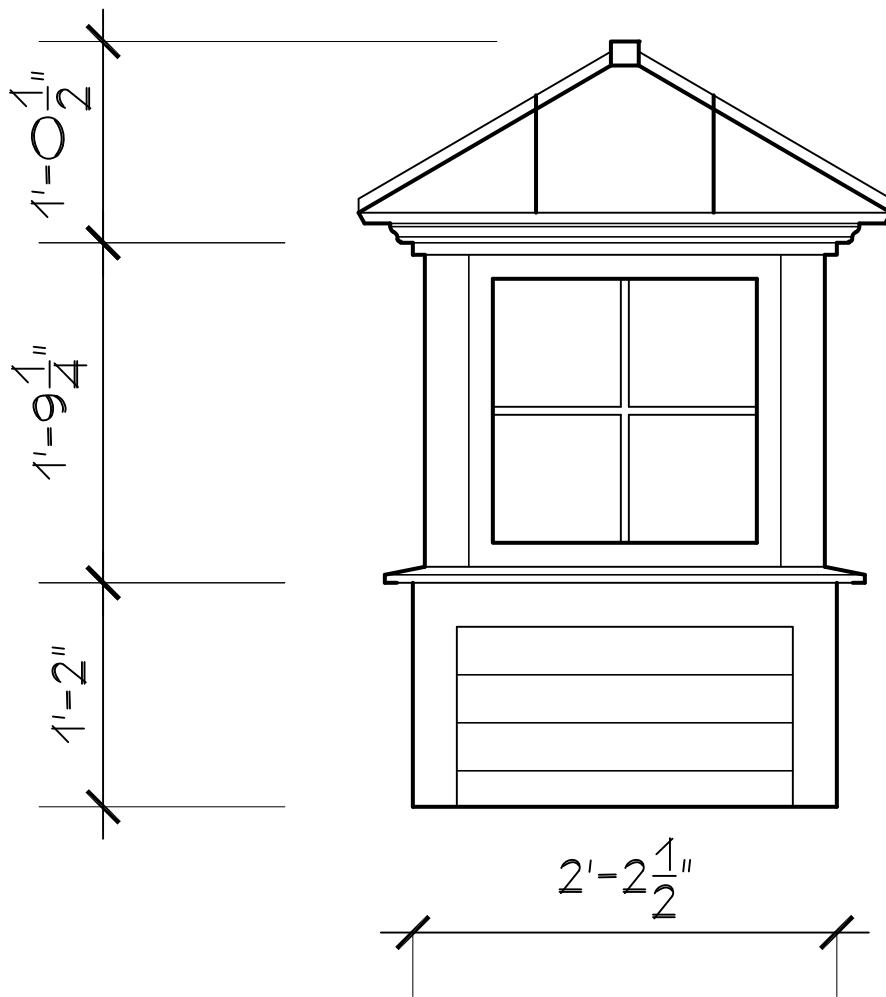

Cape Cod Cupola

78 State Road, North Dartmouth, MA 02747

CC-G-PVC

23" CUPOLA

SCALE: 1" = 1'0"

SSR-4LM-CB

78 State Road, North Dartmouth, MA 02747

CC-G-PVC
26.5" CUPOLA
SCALE: 1" = 1'0"
SSR-4LM-CB

Cape Cod Cupola

78 State Road, North Dartmouth, MA 02747

CC-G-PVC

30" CUPOLA

SCALE: 1" = 1'0"

SSR-6LM-CB

78 State Road, North Dartmouth, MA 02747

CC-G-PVC
36" CUPOLA
SCALE: 1" = 1'0"
SSR-6LM-CB

Cape Cod Cupola

78 State Road, North Dartmouth, MA 02747

CC-G-PVC

42" CUPOLA

SCALE: 1" = 1'0"

SSR-6LM-CB

Cape Cod Cupola

78 State Road, North Dartmouth, MA 02747

CC-G-PVC

48" CUPOLA

SCALE: 1" = 1'0"

SSR-12LM-CB