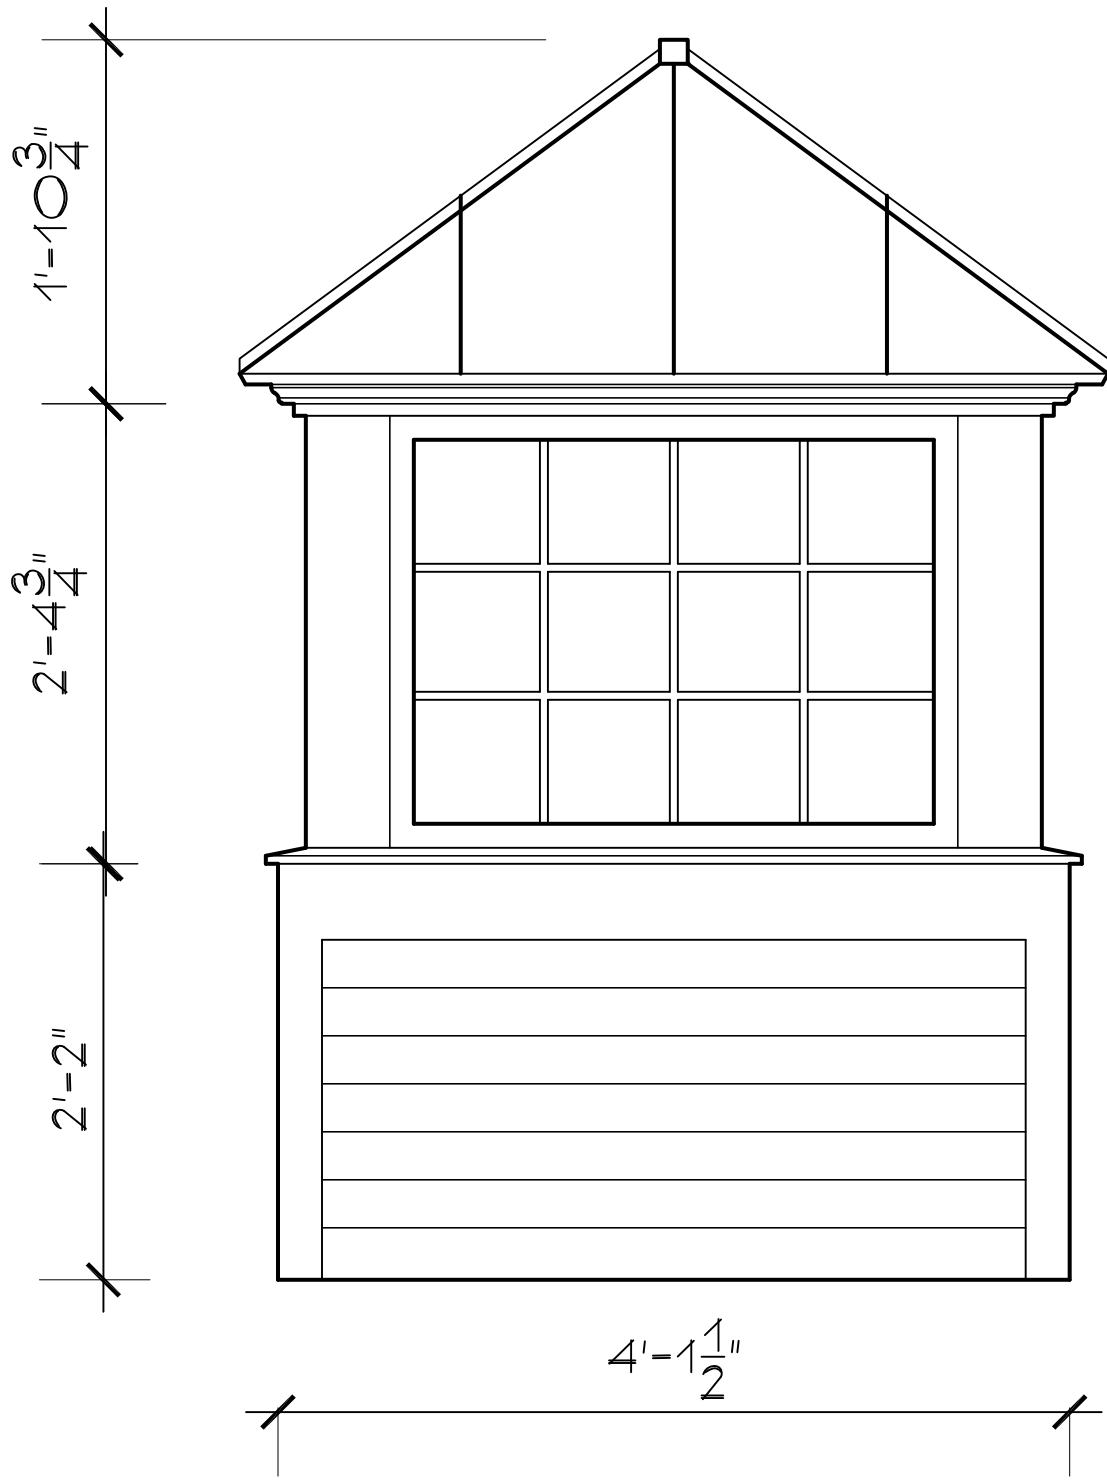

Cape Cod Cupola

78 State Road, North Dartmouth, MA 02747

CC-G-PVC

42" CUPOLA

SCALE: 1" = 1'0"

SSR-6LM-CB

Cape Cod Cupola

78 State Road, North Dartmouth, MA 02747

CC-G-PVC

48" CUPOLA

SCALE: 1" = 1'0"

SSR-12LM-CB