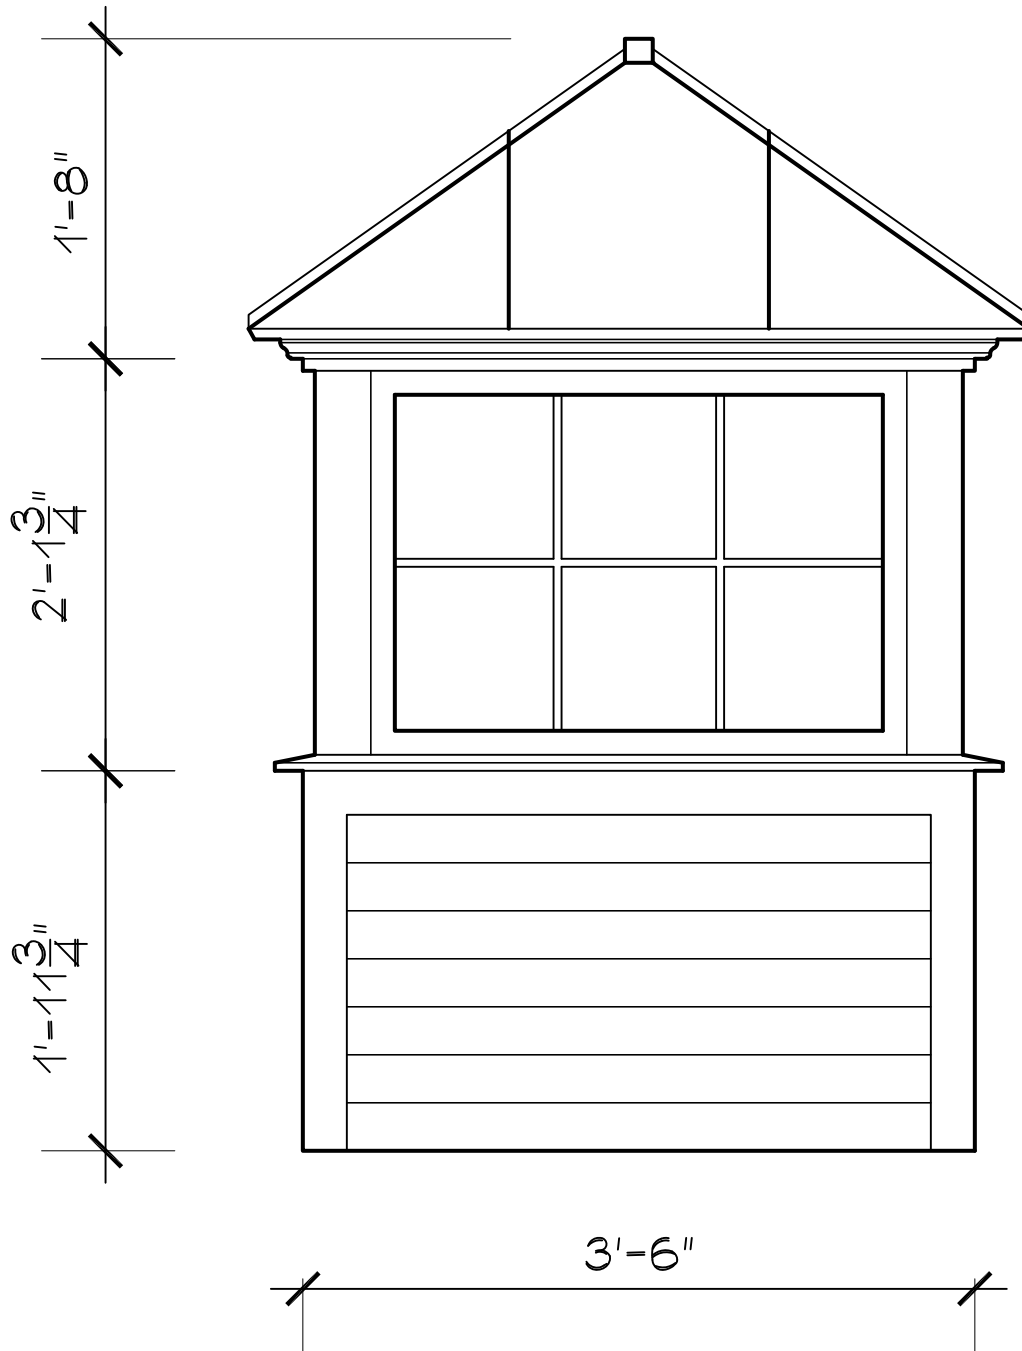

Cape Cod Cupola

78 State Road, North Dartmouth, MA 02747

CC-G-PVC

23" CUPOLA

SCALE: 1" = 1'0"

SSR-4LM-CB

78 State Road, North Dartmouth, MA 02747

CC-G-PVC
26.5" CUPOLA
SCALE: 1" = 1'0"
SSR-4LM-CB

Cape Cod Cupola

78 State Road, North Dartmouth, MA 02747

CC-G-PVC

30" CUPOLA

SCALE: 1" = 1'0"

SSR-6LM-CB

78 State Road, North Dartmouth, MA 02747

CC-G-PVC
36" CUPOLA
SCALE: 1" = 1'0"
SSR-6LM-CB

Cape Cod Cupola

78 State Road, North Dartmouth, MA 02747

CC-G-PVC

42" CUPOLA

SCALE: 1" = 1'0"

SSR-6LM-CB

Cape Cod Cupola

78 State Road, North Dartmouth, MA 02747

CC-G-PVC

48" CUPOLA

SCALE: 1" = 1'0"

SSR-12LM-CB