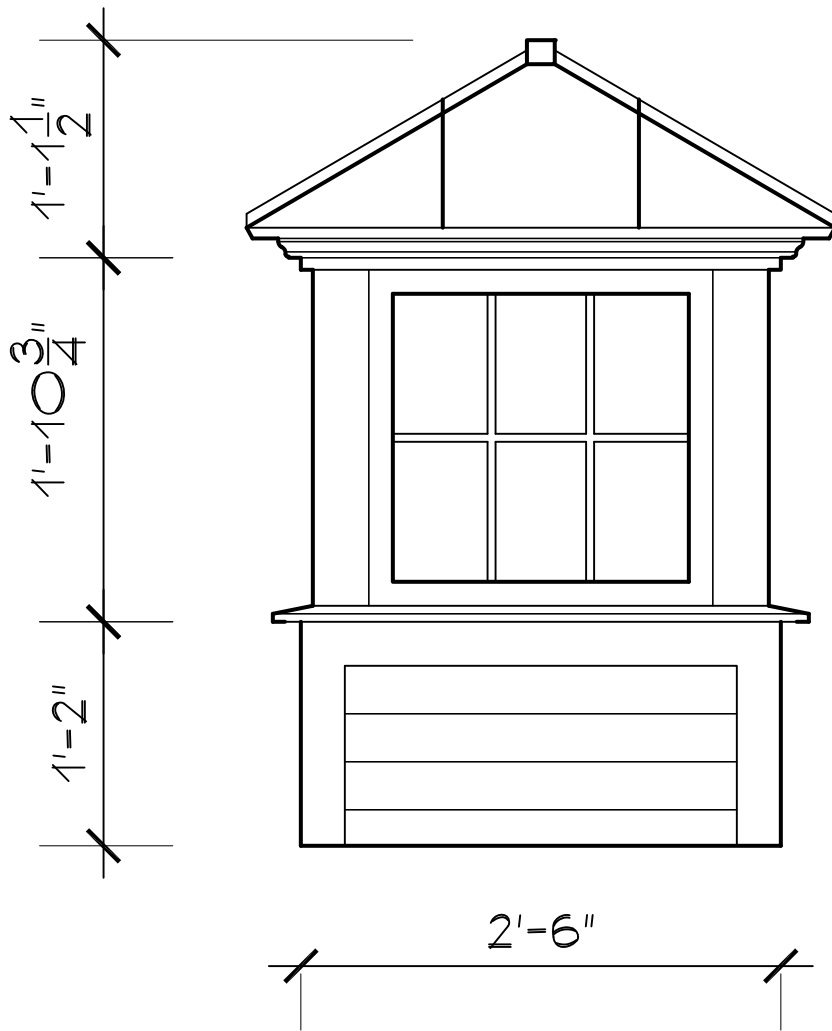

Cape Cod Cupola

78 State Road, North Dartmouth, MA 02747

CC-G-PVC

23" CUPOLA

SCALE: 1" = 1'0"

SSR-4LM-CB

78 State Road, North Dartmouth, MA 02747

CC-G-PVC
26.5" CUPOLA
SCALE: 1" = 1'0"
SSR-4LM-CB

Cape Cod Cupola

78 State Road, North Dartmouth, MA 02747

CC-G-PVC

30" CUPOLA

SCALE: 1" = 1'0"

SSR-6LM-CB

78 State Road, North Dartmouth, MA 02747

CC-G-PVC
36" CUPOLA
SCALE: 1" = 1'0"
SSR-6LM-CB

Cape Cod Cupola

78 State Road, North Dartmouth, MA 02747

CC-G-PVC

42" CUPOLA

SCALE: 1" = 1'0"

SSR-6LM-CB

Cape Cod Cupola

78 State Road, North Dartmouth, MA 02747

CC-G-PVC

48" CUPOLA

SCALE: 1" = 1'0"

SSR-12LM-CB