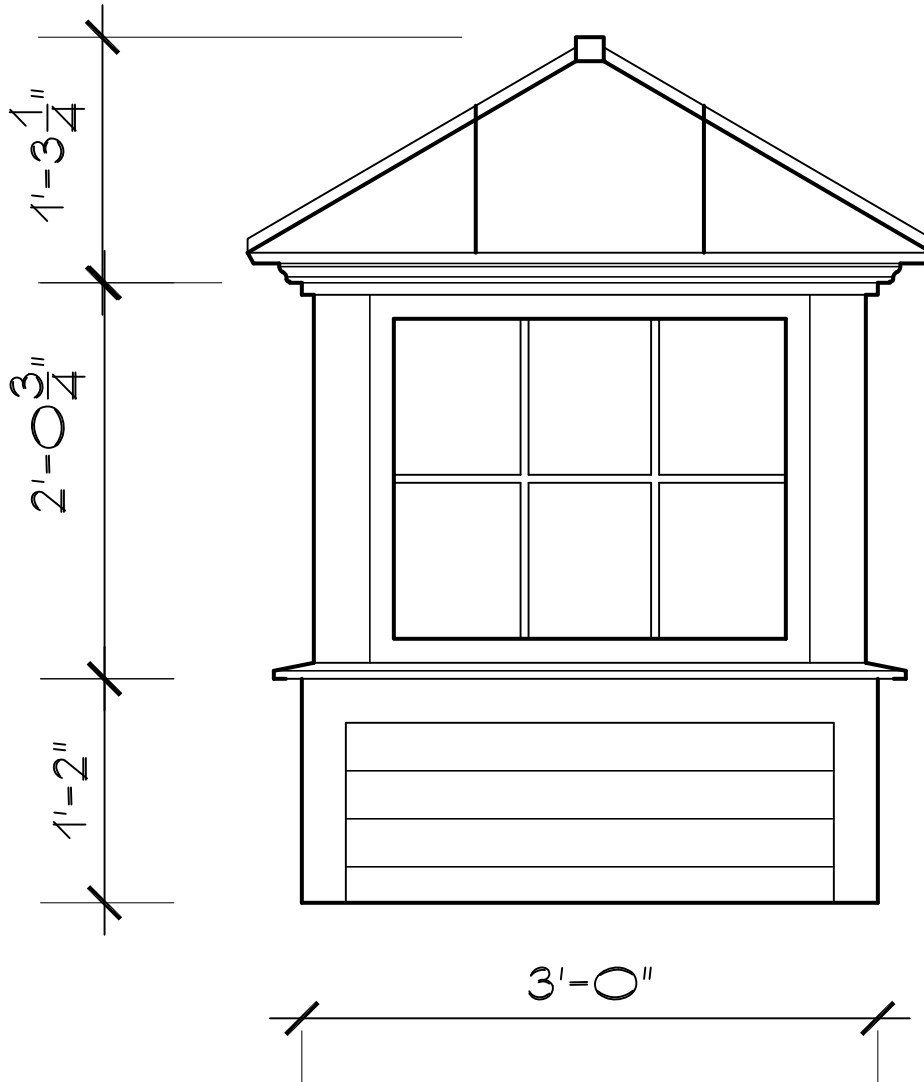

Cape Cod Cupola

78 State Road, North Dartmouth, MA 02747

CC-G-PVC

23" CUPOLA

SCALE: 1" = 1'0"

SSR-4LM-CB

78 State Road, North Dartmouth, MA 02747

CC-G-PVC
26.5" CUPOLA
SCALE: 1" = 1'0"
SSR-4LM-CB

Cape Cod Cupola

78 State Road, North Dartmouth, MA 02747

CC-G-PVC

30" CUPOLA

SCALE: 1" = 1'0"

SSR-6LM-CB

78 State Road, North Dartmouth, MA 02747

CC-G-PVC
36" CUPOLA
SCALE: 1" = 1'0"
SSR-6LM-CB

Cape Cod Cupola

78 State Road, North Dartmouth, MA 02747

CC-G-PVC

42" CUPOLA

SCALE: 1" = 1'0"

SSR-6LM-CB

Cape Cod Cupola

78 State Road, North Dartmouth, MA 02747

CC-G-PVC

48" CUPOLA

SCALE: 1" = 1'0"

SSR-12LM-CB