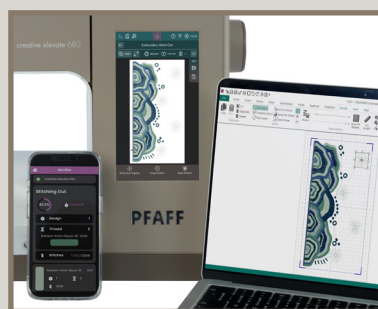

creative elevate™ 680

Sewing & Embroidery Machine

PFAFF
Perfection starts here.™

Elevate Your Stitching, Elevate Your Style

Top Features

Large Color Capacitive Touch Screen

Access all your information on a large 7" (153 x 85 mm) color capacitive touch screen. Easily view settings and make edits using intuitive tablet-like gestures such as swipe, pinch, and spread.

CREATIVATE™ Connectivity*

Connect all CREATIVATE enabled devices to communicate wirelessly between them, get automatic updates and inspiration.

Automatic Needle Threader

Thread the needle quickly and easily with the push of a lever to get stitching sooner and with less frustration.

*Some CREATIVATE features require a paid subscription.

Top Features Continued

The Original IDT™ System
Original since 1968. The Integrated Dual Feed (IDT) from PFAFF® precisely feeds all types of fabric from the top and bottom for perfect stitching every time.