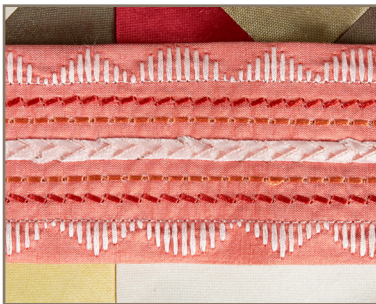

*Some CREATIVATE features require a paid subscription.

Top Features Continued

The Original IDT™ System
Original since 1968. The Integrated Dual Feed (IDT) from PFAFF® precisely feeds all types of fabric from the top and bottom for perfect stitching every time.

Optional Embroidery Unit^
You can start with sewing and upgrade to embroidery whenever you're ready, without needing to replace your current machine.

Top & Bobbin Thread Sensors
Top and bobbin thread sensors alerts you if the bobbin or needle thread breaks and tell you when the bobbin is getting low.

Automatic Thread Tension
Best tension is set automatically for all sewing techniques and fabrics. Override automatic tension easily for specialty techniques.

Built-In Thread Cutter
Trim both the top and bobbin threads with the touch of a button.

Exclusive PFAFF Stitch Techniques
Create unique projects with hundreds of stitches, including exclusive patented stitch techniques, such as, Floating, Radiant, Ribbon, Lace-Edge and Stacking stitches.