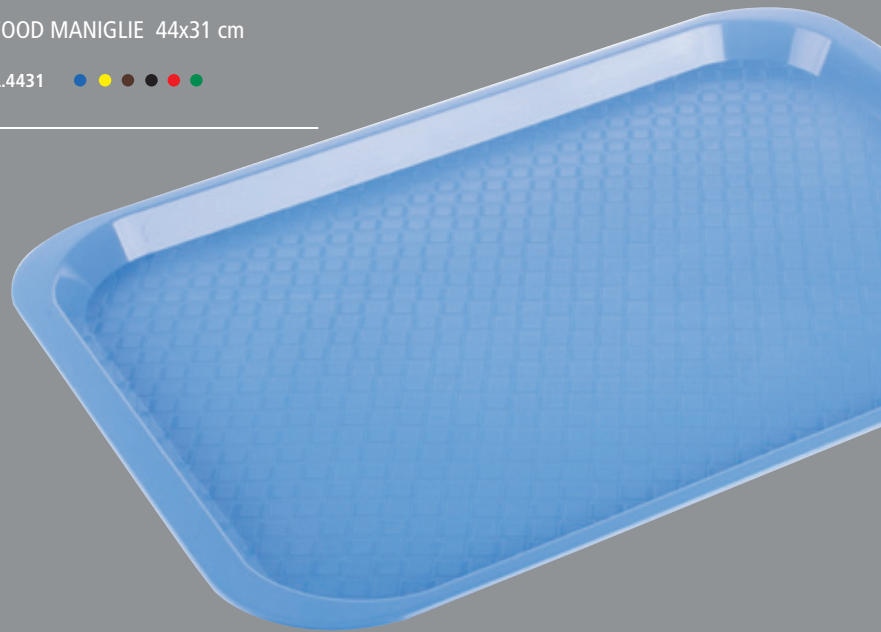

1000 24x24 10 h cm

Insalatiera quadrata bianca,
policarbonato
*White square salad bowl,
polycarbonate*

1001 24x24 15 h cm

Insalatiera quadrata nera,
policarbonato
*Black square salad bowl,
polycarbonate*

1002 24x24 10 h cm

Insalatiera quadrata nera,
policarbonato
*Black square salad bowl,
polycarbonate*

1003 24x24 15 h cm

VASSOI

FAST FOOD 46x36 cm

PL.4636 ● ● ● ● ● ●

FAST FOOD 41,5x30,5 cm

PL.4131 ● ● ● ● ● ●

FAST FOOD 34,5x27 cm

PL.3427 ● ● ● ● ● ●

FAST FOOD MANIGLIE 44x31 cm

PL.4431 ● ● ● ● ● ●

EURONORM 53x37 cm

PL.5337 ● ● ● ● ● ●

GASTRONORM 1/1 53x32,5 cm

PL.5332 ● ● ● ● ● ●

**Vassoi fast food
in polipropilene**

**Fast food trays
polipropylene**

FAST FOOD 41,5x31 cm

VE.4131 ● ●

MENSA 46x36 cm

VE.4636 ● ●

**Vassoi
con impugnatura
ergonomica**

**Trays with
ergonomic handle**