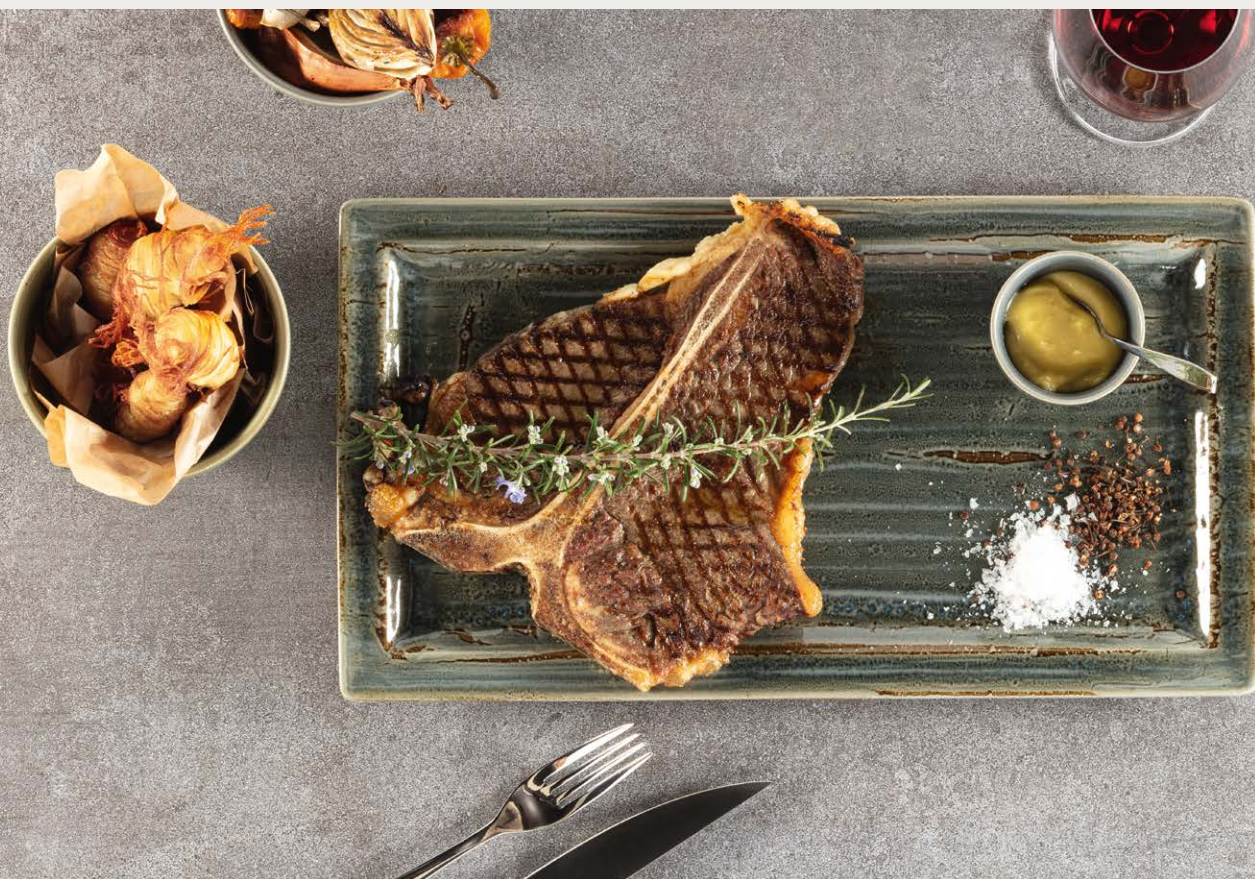

SPOT

RECTANGULAR PLATE

Teller rechteckig - Assiette rectangulaire - Plato rectangular - Piatto rettangolare

5 YEARS
ANTI-CHIP
GUARANTEE

L 33.8 cm / W 18.3 cm / Ht. 2.4 cm
L 13 1/3" / W 7 1/5" / Ht. 1"

6

L 32.5 cm / W 17.5 cm
L 12 4/5" / W 6 8/9"

SEMEDRG33

SPTEDRG33

SGREDRG33

SJDEDRG33

SSREDRG33

BOWL

Schale - Bol - Bol - Coppetta

5 YEARS
ANTI-CHIP
GUARANTEE

Ø 16 cm / Ht. 6.5 cm / Cont. 58 cl
Ø 6 2/7" / Ht. 2 5/9" / Cont. 19 3/5 oz

12

SEMNNRB16

SPTNNRB16

SGRNNRB16

SJDNNRB16

SSRNNRB16

Ø 12 cm / Ht. 5.5 cm / Cont. 27 cl
Ø 4 5/7" / Ht. 2 1/6" / Cont. 9 1/8 oz

12

SEMNNBW12

SPTNNBW12

SGRNNBW12

SJDNNBW12

SSRNNBW12

Ø 10.5 cm / Ht. 4.5 cm / Cont. 16 cl
Ø 4 1/7" / Ht. 1 7/9" / Cont. 5 2/5 oz

12

SEMNNBW10

SPTNNBW10

SGRNNBW10

SJDNNBW10

SSRNNBW10