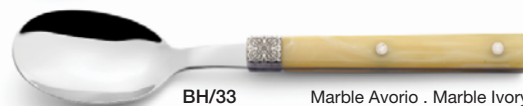

BH/34 Marble Nero . Marble Black