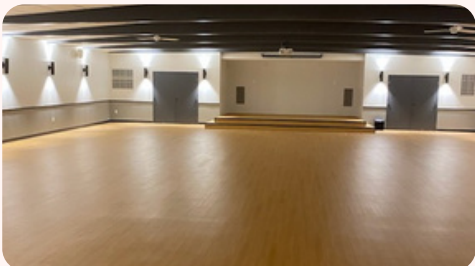

**For more summer fun
around the community!**

May 15, June 19, July 17 3rd Fridays Downtown

July 3-4 4th of July Celebration @ Lincoln Park District

August 28-29 Balloons over 66 Weekend

Birthday Party Packages/Room Rentals

POTENTIAL PARTY THEMES:

- NERF
- SPORTS
- ARTS & CRAFTS
- TEA PARTY
- COOKING
- DINOSAUR & MORE!

WE WILL WORK WITH YOU TO
PROVIDE A CUSTOM CRAFT OR THEME.
CONTACT US FOR A QUOTE!

Party Package Special Offer:

2 HOUR USE OF ONE COURT AND TABLES IN
THE COURT FOYER PLUS THE BOUNCE HOUSE
FOR UP TO 10 GUESTS...$200

If you only need a room with tables &
chairs, we rent our rooms at the
following base daily rates!

CRAFT ROOM...$150

RAILER ROOM...$175

BALLROOM...$225