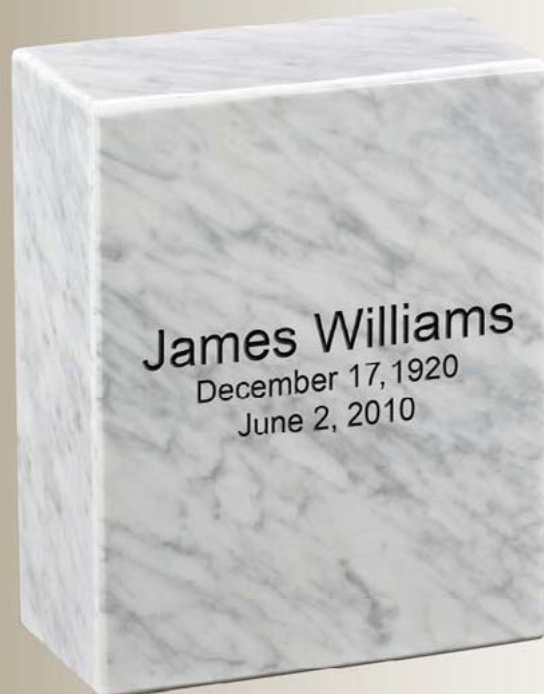

BOOK URN E

Marble Book Urn

P5052 CAMEO

P5053 EBONY

Height 10 ½"

Width 4 ½"

Depth 9"

Cubic Inch 220

ETERNITY

Handcrafted stone with tone variations

Each stone urn offers a unique color and pattern.

P5025 WHITE MARBLE E

P5023 BLUE PEARL GRANITE

Height 10"

Depth 4 ¼"

Width 8"

Cubic Inch 195