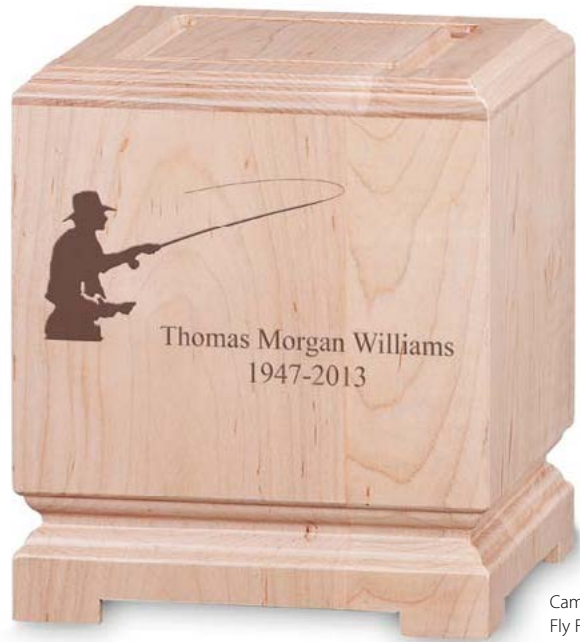

Life's Reflections®

APPLIQUÉS

A state-of-the-art vinyl adhesion process applies telling words or a defining image to the urn vault carapace.

Images are available through the Wilbert Licensee Network.

Cambridge™ urn with Fly Fisherman engraving