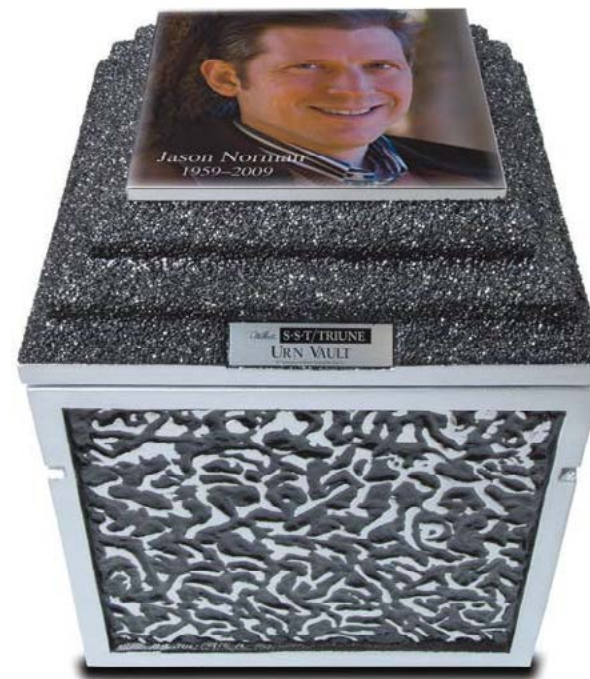

Cameo Rose® Cloisonné urn

EXTERIOR

Height	17 1/16"
Width	14 5/16"
Length	14 5/16"

INTERIOR

Height	13 13/16"
Width	12 1/4"
Length	12 1/4"

Classic Pewter™ urn

N600SP STAINLESS STEEL TRIUNE®

- Brilliant stainless steel carapace and interior
- Concrete cover and base double-reinforced with strong, corrosion-resistant stainless steel and high-impact plastic