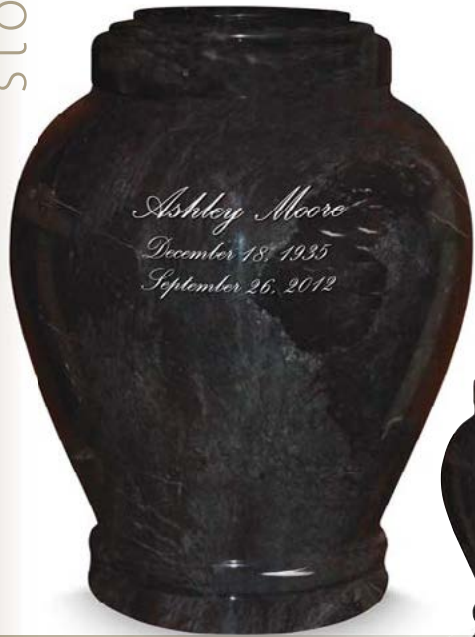

Height	10 ¾"
Diameter	8 ¼"
Cubic Inch	220

CARPEL ONYX
BLUE MEMENTO

P9067

Height	5"
Diameter	3 ¾"
Cubic Inch	15

EMBRACE MARBLE
Marble with tone variations

Each stone urn offers a unique color and pattern.

The Embrace Marble Urns are formed out of solid stone into these classic, elegant designs. Artisans cut a pure marble vase, hand turn it on a lathe, and then polish it to a beautiful sheen and varied color tones as shown here in Ebony, White, Teak and Cobalt Blue.