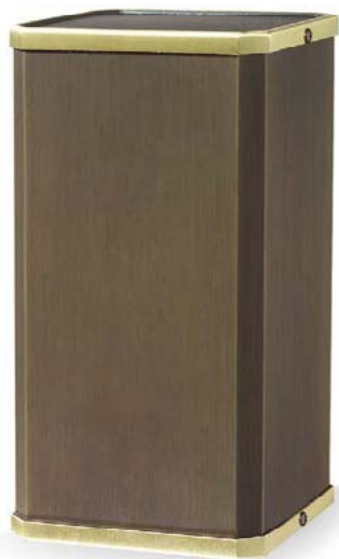

TRANQUILITY™ E

Body – drawn bronze alloy tube
Cap – sheet bronze alloy

P500

Height	9 ½"
Width	5"
Depth	5"
Cubic Inch	207