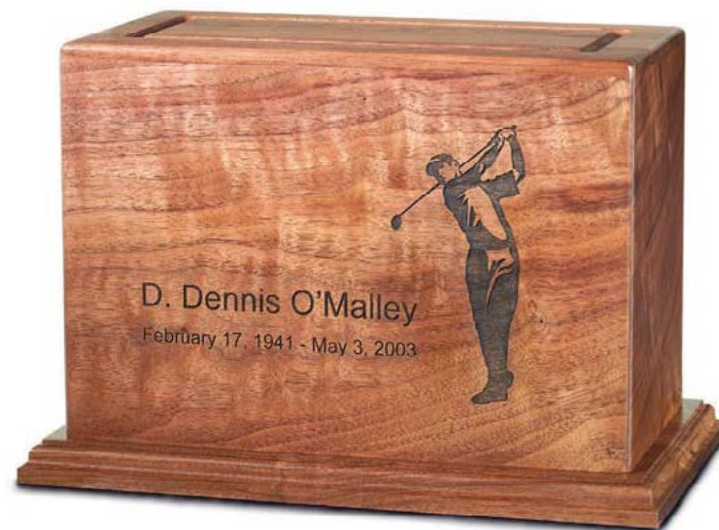

P360

Height	7 11/16"
Width	6 ¾"
Length	11 ¼"
Cubic Inch	208