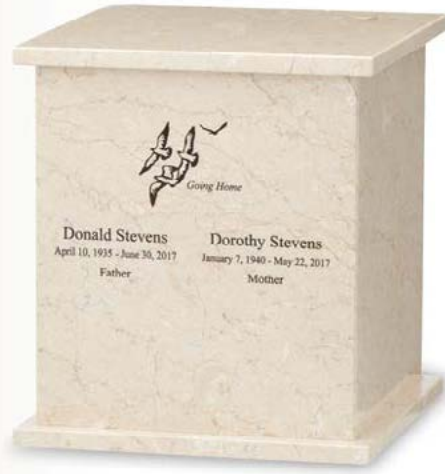

ETERNAL EMBRACE™ BRACELET

Polished sterling silver

Each side embraces the wrist and culminates with your choice of end caps (sold separately, shown on page 52) that can be removed to secure a lock of hair or a portion of cremated remains. The two bypassing arms are hinged for added comfort.

EternalEmbrace bracelet with December birthstone end caps, shown open at side hinge

D5041
Fits wrist sizes 7" - 8"
Cubic Inch .4

LOVED AND CHERISHED™ PENDANT

Polished sterling silver charm with brushed silver bear image in relief and a 20" sterling silver chain

Can hold cremated remains.

P640B
Height 7/8"
Width 7/8"
Cubic Inch <1

ART GLASS SERIES VOTIVE MEMENTOS ^E

Colorful pieces of art glass are constructed into beautiful flower patterns to adorn these unique votive mementos. The mementos hold a votive candle in the top, while the base can hold a small portion of cremated remains. Please allow for some color variance in the marbled art glass.

P9037 BLUE IRIS
P9038 HEIRLOOM ROSE
Height 4 13/64"
Width 4 13/32"
Length 4 13/32"
Cubic Inch .3

CAMEO DUAL MARBLE COMPANION URN ^E

Cameo marble
Dual chamber.
Each stone urn offers a unique color and pattern.

P5035
Height 9 7/8"
Width 9"
Depth 9"
Cubic Inch 390

ETERNAL PENDANT

D5128
Height 2 3/4"
Width 1 3/8"
Cubic Inch <1

RIBBON PENDANT

D5120
Height 1 5/8"
Width 1"
Cubic Inch <1