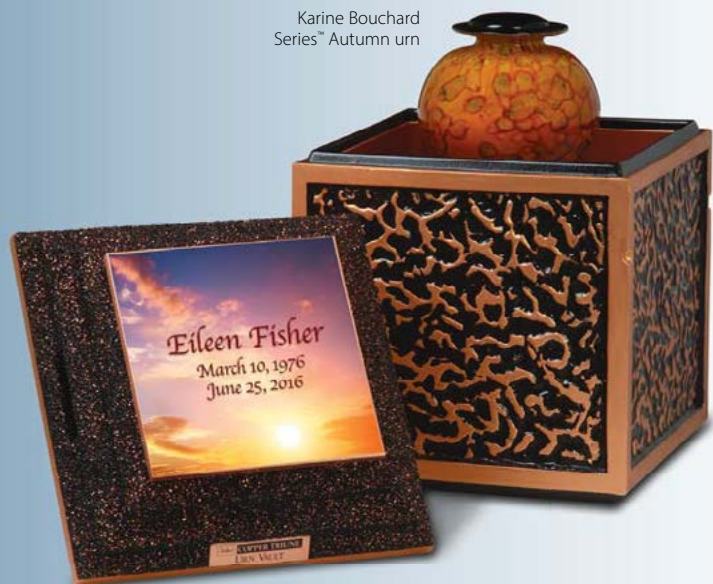

Karine Bouchard Series™ Autumn urn

EXTERIOR

Height	17 1/16"
Width	14 5/16"
Length	14 5/16"

INTERIOR

Height	13 13/16"
Width	12 1/4"
Length	12 1/4"