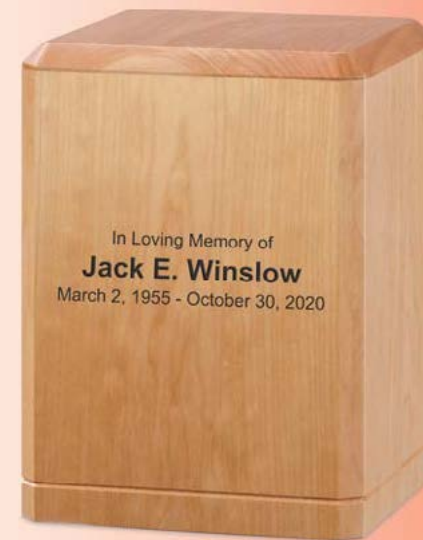

HAMILTON URN E

*Walnut with Rosewood finish.
Gold color fill only for personalization*