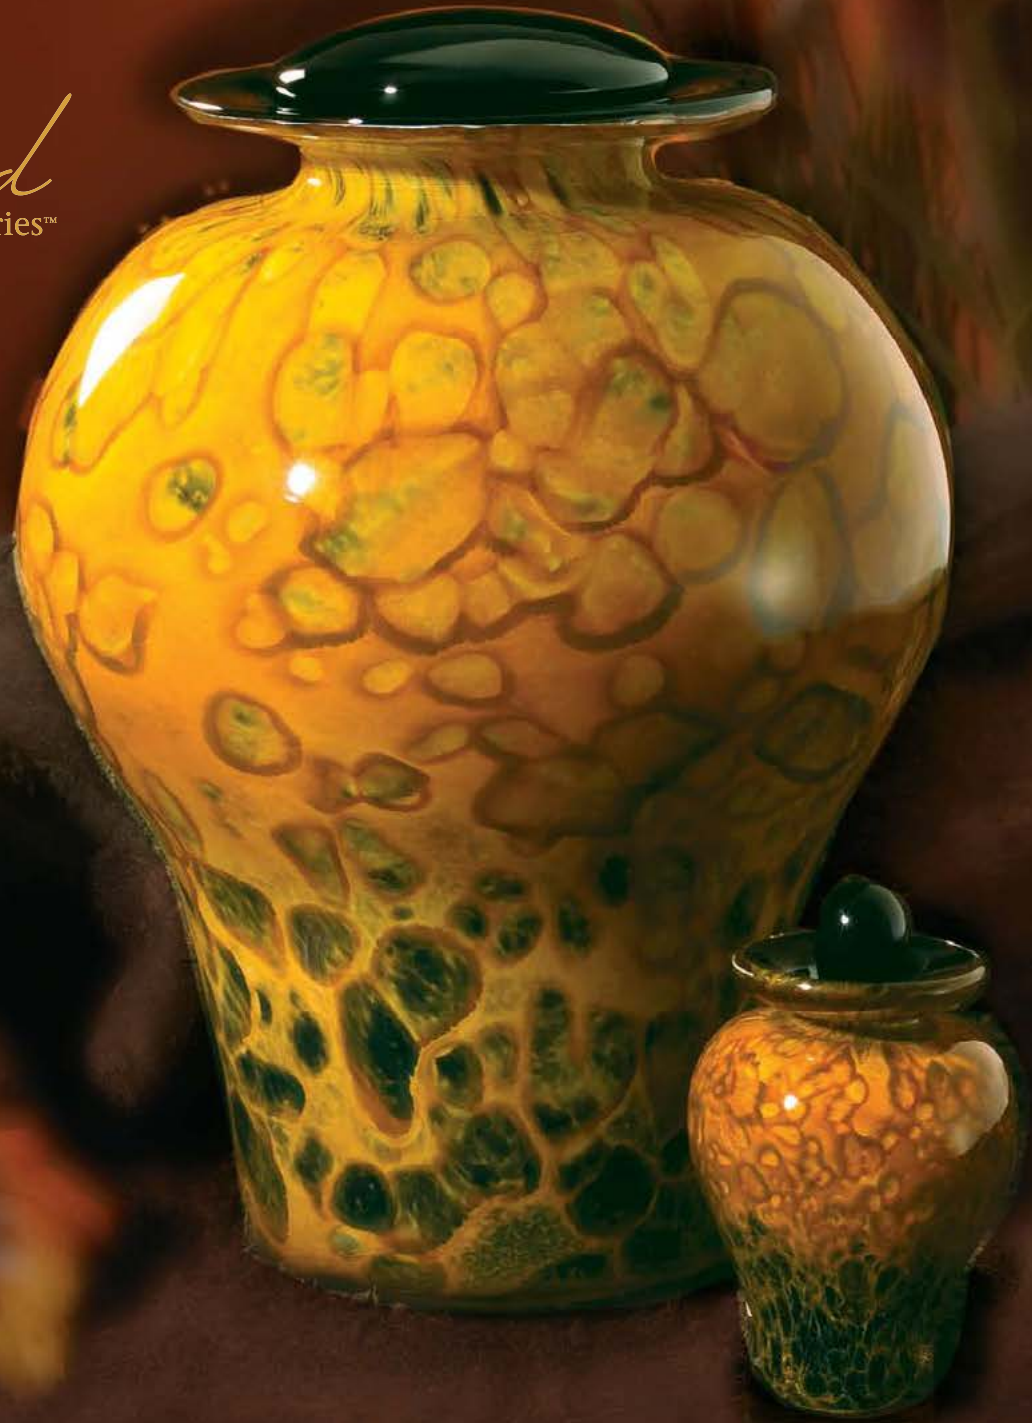

Karine Bouchard Series™