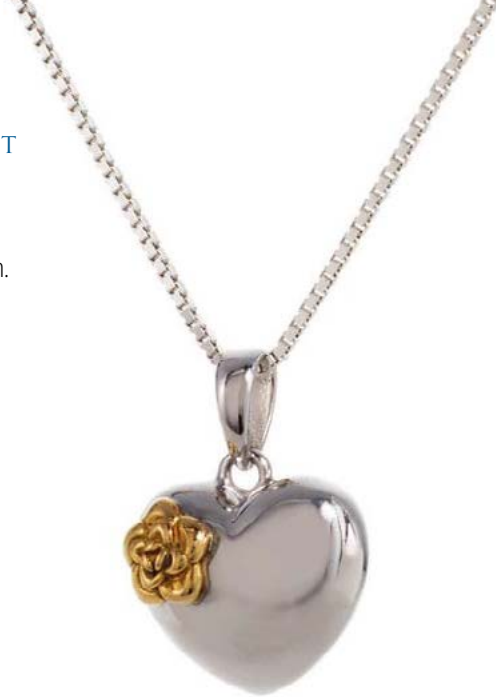

*Display case sold separately
OR included with purchase of complete
9 pendant set shown on page 54*

D5129

Height	2"
Width	10"
Length	14"

D5130

*Complete 9 piece pendant set
with display case*

HEART IN BLOOM® PENDANT

Sterling silver with a raised, gold-plated rose in full bloom

20-inch, sterling silver and mirrored box chain.
Screw-on back. Can hold cremated remains.

P630B

Height	7/8"
Width	7/8"
Cubic Inch	<1

Reverse-side beading detail

D5047

Height	7/8"
Width	7/8"
Cubic Inch	<1

FOREVER REMEMBERED® STERLING SILVER BRACELET

Polished sterling silver with toggle

One side features the deeply inscribed message 'Forever Remembered', while the other features a delicate beading of silver. This bracelet's toggle clasp with removable end cap is meant to hold a lock of hair or small portion of cremated remains.