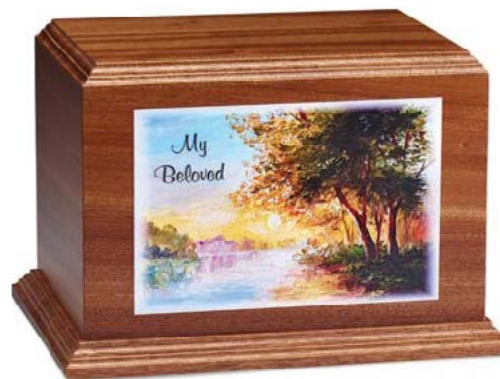

CUSTOM PHOTO HEART FELT KEEPSAKE ^E

Maple Heartfelt Keepsake® for
custom photo engraving

DWC01783

Height	1 ¾"
Width	2 7/8"
Depth	2 13/16"
Cubic Inch	0.25

WALNUT

CHERRY

MAHOGANY

TEXTURED COLOR PRINTED HORIZONTAL URN ^E

Shown in Walnut, Cherry and Mahogany

Also available in Maple and Oak. One image included in cost of urn. Personalization is additional

DWC01781

Height	6 ¾"
Width	10"
Depth	7 ¾"
Cubic Inch	215

**CLASSIC ART
HORIZONTAL URN** E