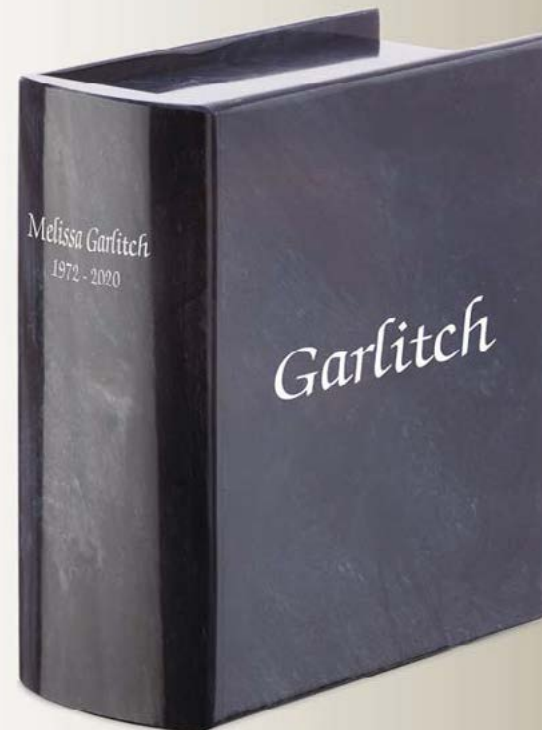

BOOK URN E

Marble Book Urn

P5052 CAMEO

P5053 EBONY

Height 10 ½"

Width 4 ½"

Depth 9"

Cubic Inch 220

ETERNITY

Handcrafted stone with tone variations

Each stone urn offers a unique color and pattern.

P5025 WHITE MARBLE E

P5023 BLUE PEARL GRANITE

Height 10"

Depth 4 ¼"

Width 8"

Cubic Inch 195