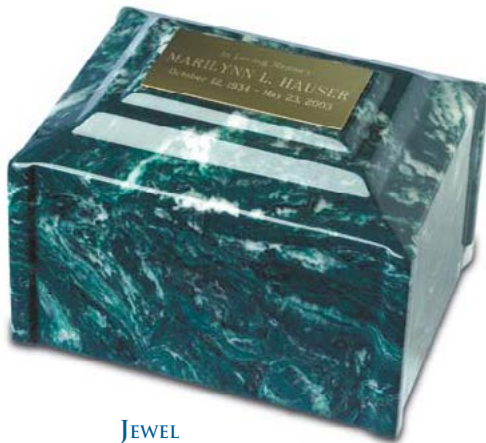

URN **E**
P440 JEWEL™
P440B SEDONA™
P440A MOONSTONE®

Height	6 ½"
Width	6 ½"
Length	9 ½"
Cubic Inch	195

JEWEL