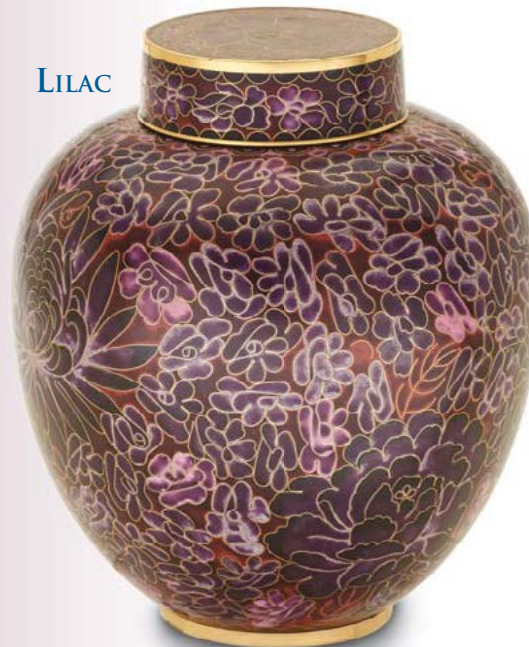

OPAL

Urn and memento include wood base

Heart stand sold separately.

- P2013 URN**
- P9048 MEMENTO**
- P9049 HEART**

HEART	
Width	3"
Depth	1 ⅜"
Length	2 ½"
Cubic Inch	4.3

MAJESTIC

LILAC

LARKSPUR