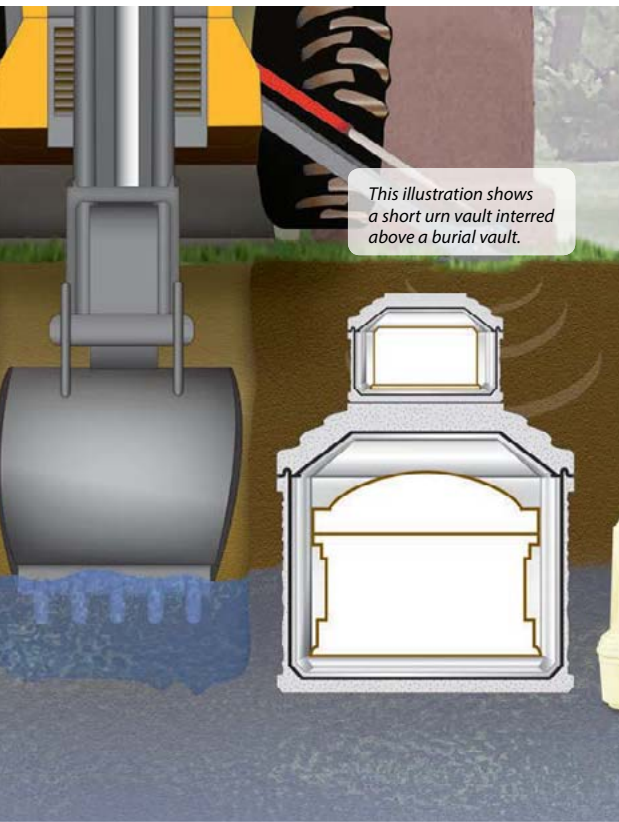

Short-size urn vaults for interment above a burial vault

* Monticello Variance

Height 12"

This illustration shows a short urn vault interred above a burial vault.