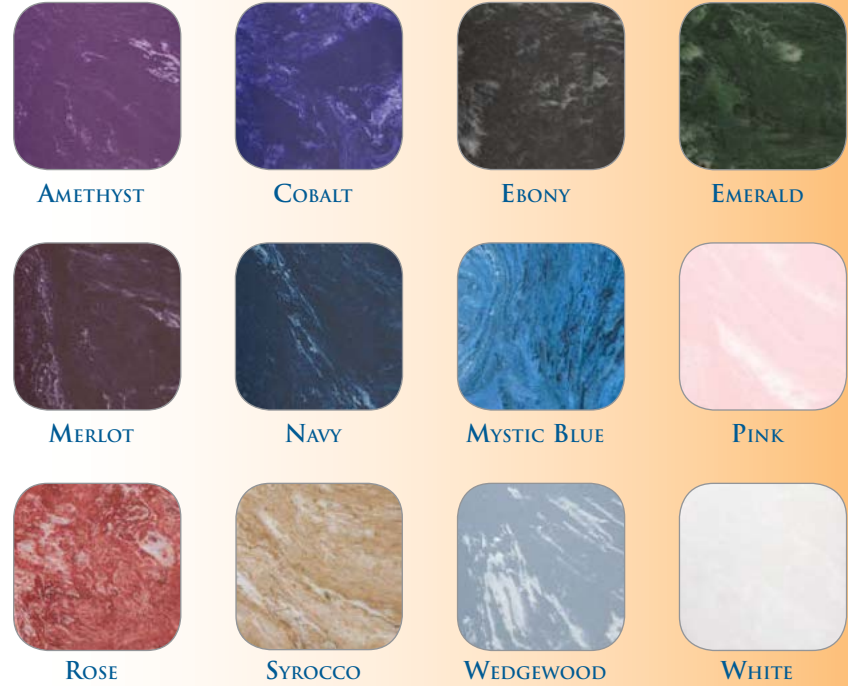

CLASSIC CULTURED MARBLE E

- **MKZ01165B** AMETHYST
- **MKZ01165A** COBALT
- **MKZ01165C** EBONY
- **MKZ01165N** EMERALD
- **MKZ01165E** MERLOT
- **MKZ01165F** NAVY
- **MKZ01165S** MYSTIC BLUE
- **MKZ01165G** PINK
- **MKZ01165H** ROSE
- **MKZ01165J** SYROCCO
- **MKZ01165L** WEDGEWOOD
- **MKZ01165M** WHITE

Height	6 ½"
Width	6 ¾"
Length	9 ¾"
Cubic Inch	210

COMPANION CULTURED MARBLE E

Dual Chamber

- **MKZ01168A** COBALT
- **MKZ01168B** EBONY
- **MKZ01168N** EMERALD
- **MKZ01168D** MERLOT
- **MKZ01168E** NAVY
- **MKZ01168S** MYSTIC BLUE
- **MKZ01168G** PINK
- **MKZ01168H** ROSE
- **MKZ01168J** SYROCCO
- **MKZ01168L** WEDGEWOOD
- **MKZ01168M** WHITE

Height	6 ¼"
Width	8"
Length	15"
Cubic Inch	420

Classic urn