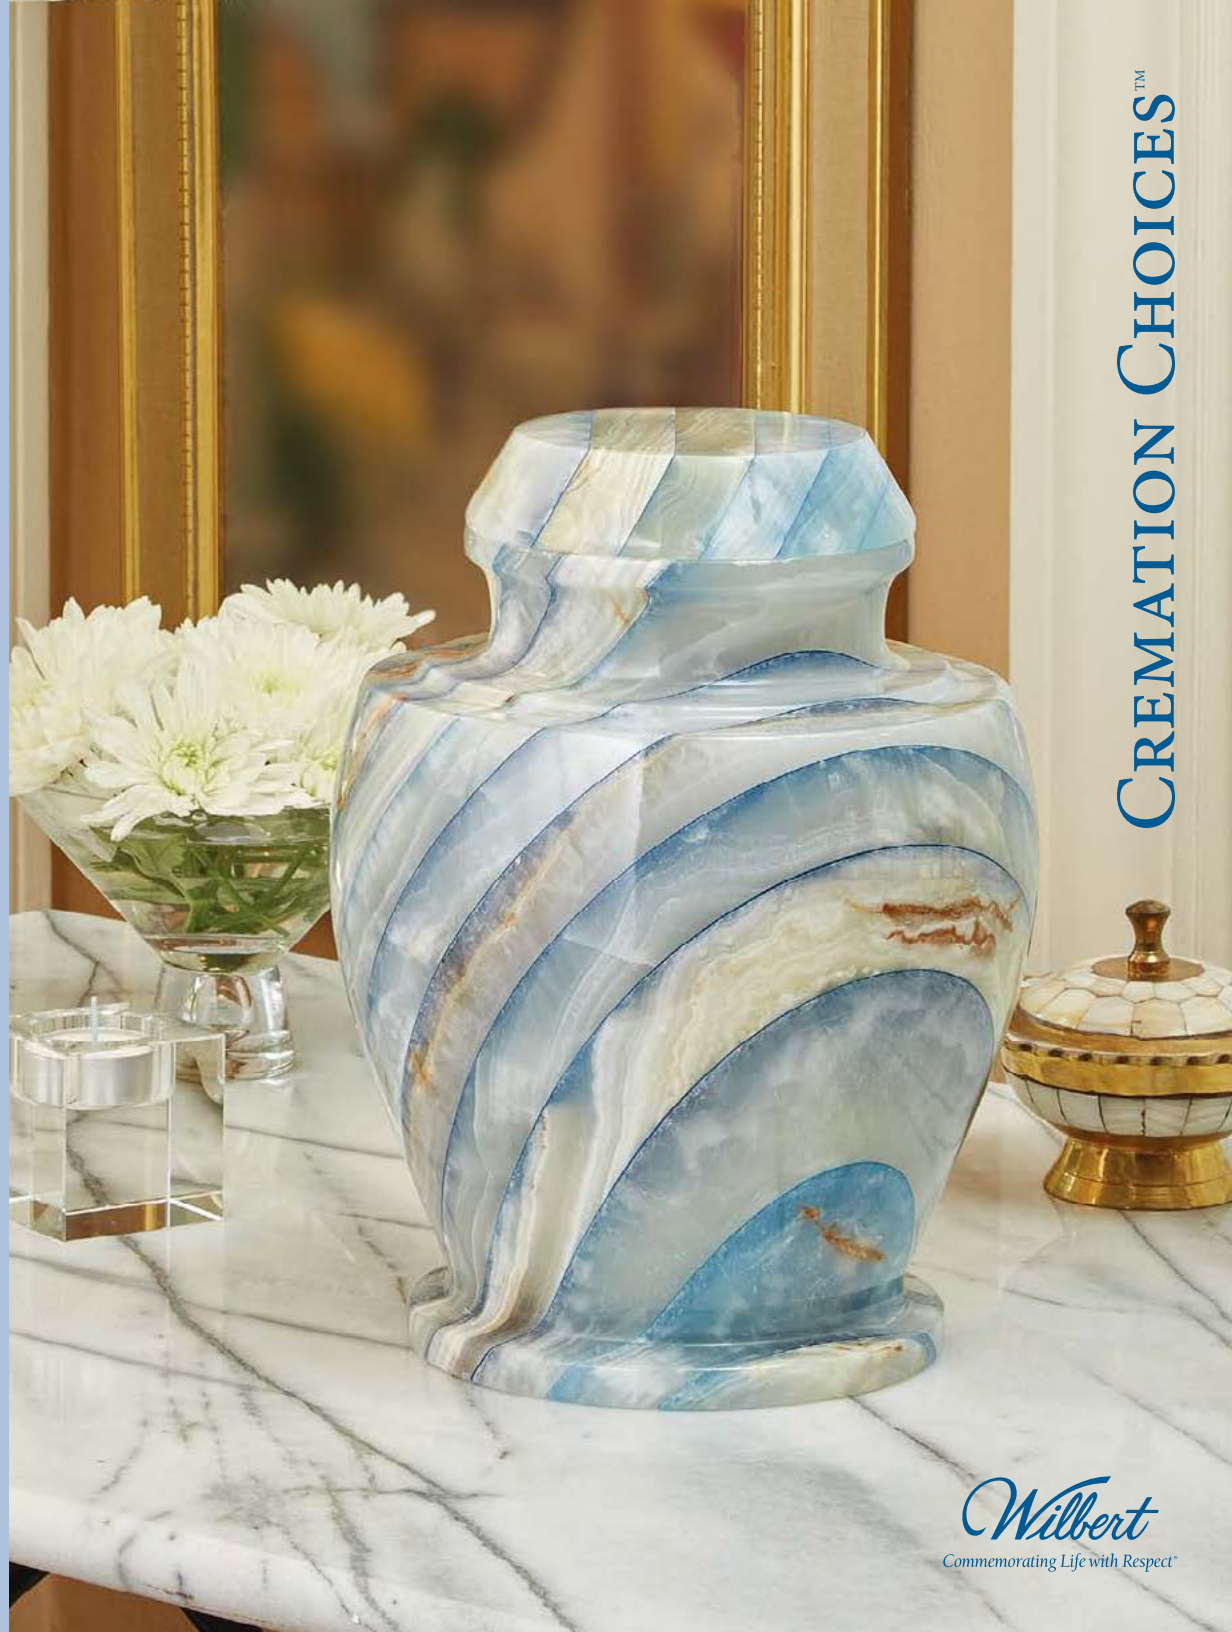

VOLUME 9

CREMATION CHOICES™

Wilbert
Commemorating Life with Respect®

INTRO	1 Choices for Sharing, Caring and Personalization
GLASS	2-3 Karine Bouchard Series™ 4-5 Crystal Lily™ / Azure Blue Crystal Meadow™
CERAMIC	6-7 Elegance by Lenox® 7 Florea White 7 Natura Cream 8 Midnight Star, Viridian Sky 9 Country Bouquet® 9 Antique English®
WOOD	10 Metro Mantel Photo 11 Metro Mantel Photo II 11 Faith Cherry Urn 11 Honor 12 Textured Color Printed 12 Custom Photo HeartFelt Keepsake® 13 Classic Art 13 Hamilton 13 Glenwood 13 SLC Praying Hands 14 Flag 14 Covered Bridge 14 Together Again Companion 14 Simplicity Walnut 15 Dimensional™ - Hummingbird 15 Dimensional™ - Mountain Scene 15 Country Roads™ 3-D 16 Washington 16 Lifescenes™ 17 Together Forever™ Companion 17 Ribbon and Rings Companion 17 Argus™ Memory Chest 18 Tilia™ 18 Caroline 18 Albury™ 18 Wickford™ 19 Cambridge™ 19 Burleson™ 19 Traveler Memory Chest 20 Reflections 20 Victorian™ 20 Loved & Cherished® Infant 20 Angel Infant™