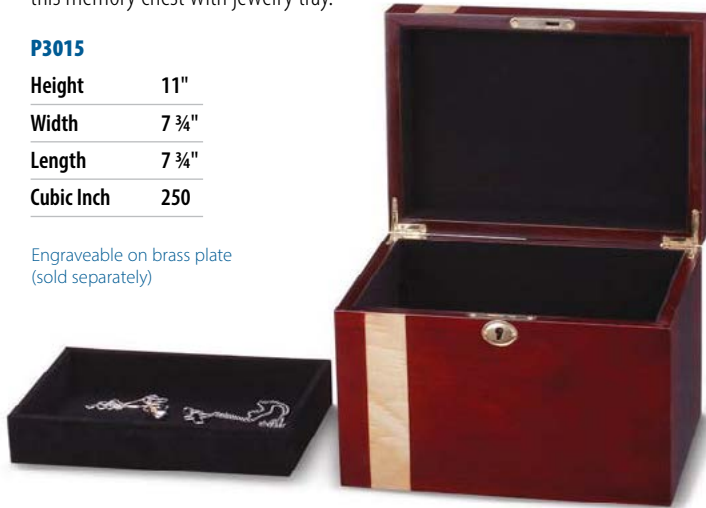

BRENTWOOD™ MEMORY CHEST

Hand-crafted wood veneer with inlaid design

A deep rosewood finish and inlaid marquetry design accented with striping gives a clean, modern look to this memory chest with jewelry tray.

P3015

Height	11"
Width	7 ¾"
Length	7 ¾"
Cubic Inch	250

Engraveable on brass plate (sold separately)