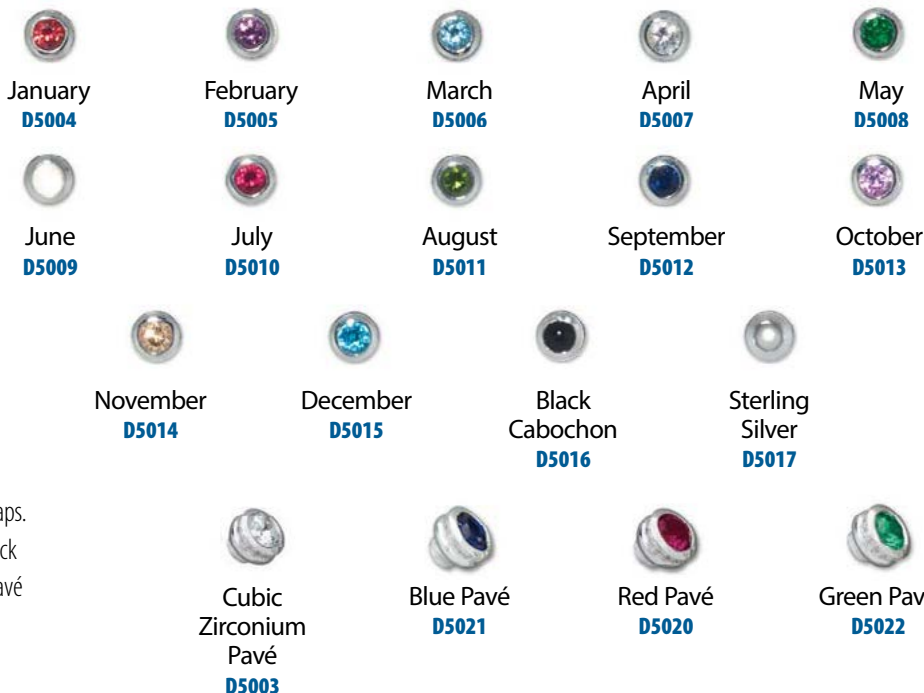

D5045

Fits wrist sizes 7" - 8"

Cubic Inch .4

*End caps not included with jewelry.
Sold individually.*

LIFE'S TREASURES® END CAPS

Your Life's Treasures selection can be personalized with your choice of end caps. Selections include any of 12 simulated birthstones shown along with black cabochon, polished sterling silver, or one of four simulated stones with Pavé band settings. Please allow for natural variances in stone color.