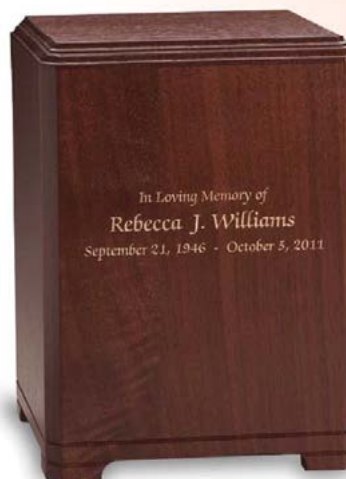

P3032

Height	6 ¾"
Width	9"
Depth	6 ¾"
Cubic Inch	215

GLENWOOD URN E

*Walnut with Rosewood finish.
Gold color fill only for personalization*

P3033

Height	9"
Width	6 ¾"
Depth	6 ¾"
Cubic Inch	220

SLC PRAYING HANDS URN E

Sculpted laser carved in Cherry

P3037

Height	9 ½"
Width	7 ¾"
Depth	7 ¾"
Cubic Inch	220

* © Davis-Whitehall