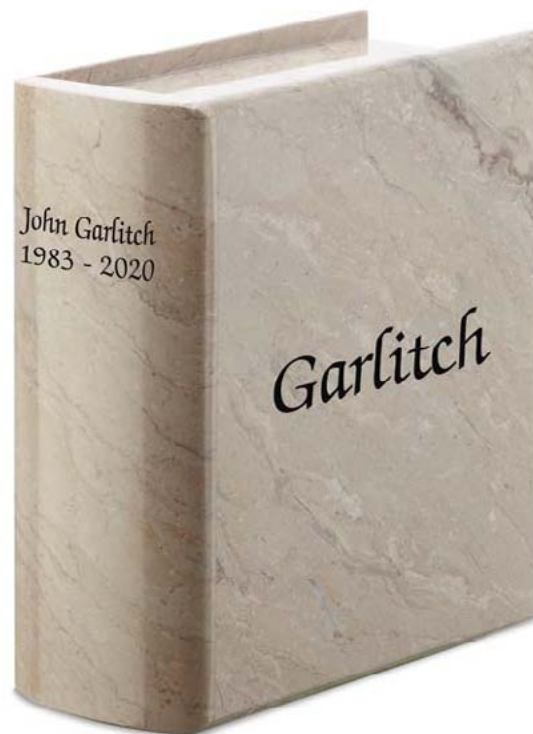

BOOK URN E

Marble Book Urn

P5052 CAMEO

P5053 EBONY

Height 10 ½"

Width 4 ½"

Depth 9"

Cubic Inch 220

ETERNITY

Handcrafted stone with tone variations

Each stone urn offers a unique color and pattern.

P5025 WHITE MARBLE E

P5023 BLUE PEARL GRANITE

Height 10"

Depth 4 ¼"

Width 8"

Cubic Inch 195