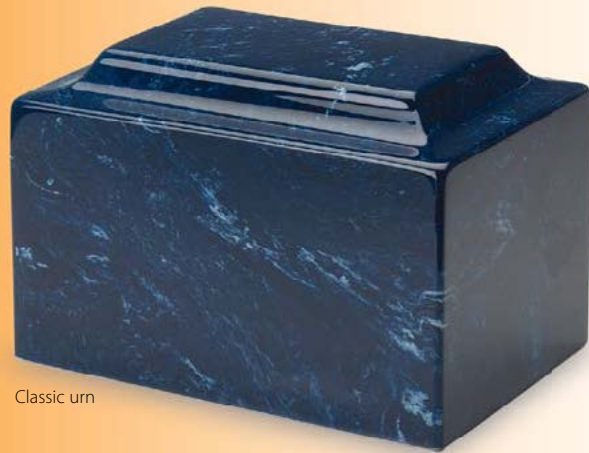

CLASSIC CULTURED MARBLE E

- **MKZ01165B** AMETHYST
- **MKZ01165A** COBALT
- **MKZ01165C** EBONY
- **MKZ01165N** EMERALD
- **MKZ01165E** MERLOT
- **MKZ01165F** NAVY
- **MKZ01165S** MYSTIC BLUE
- **MKZ01165G** PINK
- **MKZ01165H** ROSE
- **MKZ01165J** SYROCCO
- **MKZ01165L** WEDGEWOOD
- **MKZ01165M** WHITE

Height	6 ½"
Width	6 ¾"
Length	9 ¾"
Cubic Inch	210

COMPANION CULTURED MARBLE E

Dual Chamber

- **MKZ01168A** COBALT
- **MKZ01168B** EBONY
- **MKZ01168N** EMERALD
- **MKZ01168D** MERLOT
- **MKZ01168E** NAVY
- **MKZ01168S** MYSTIC BLUE
- **MKZ01168G** PINK
- **MKZ01168H** ROSE
- **MKZ01168J** SYROCCO
- **MKZ01168L** WEDGEWOOD
- **MKZ01168M** WHITE

Height	6 ¼"
Width	8"
Length	15"
Cubic Inch	420

Classic urn