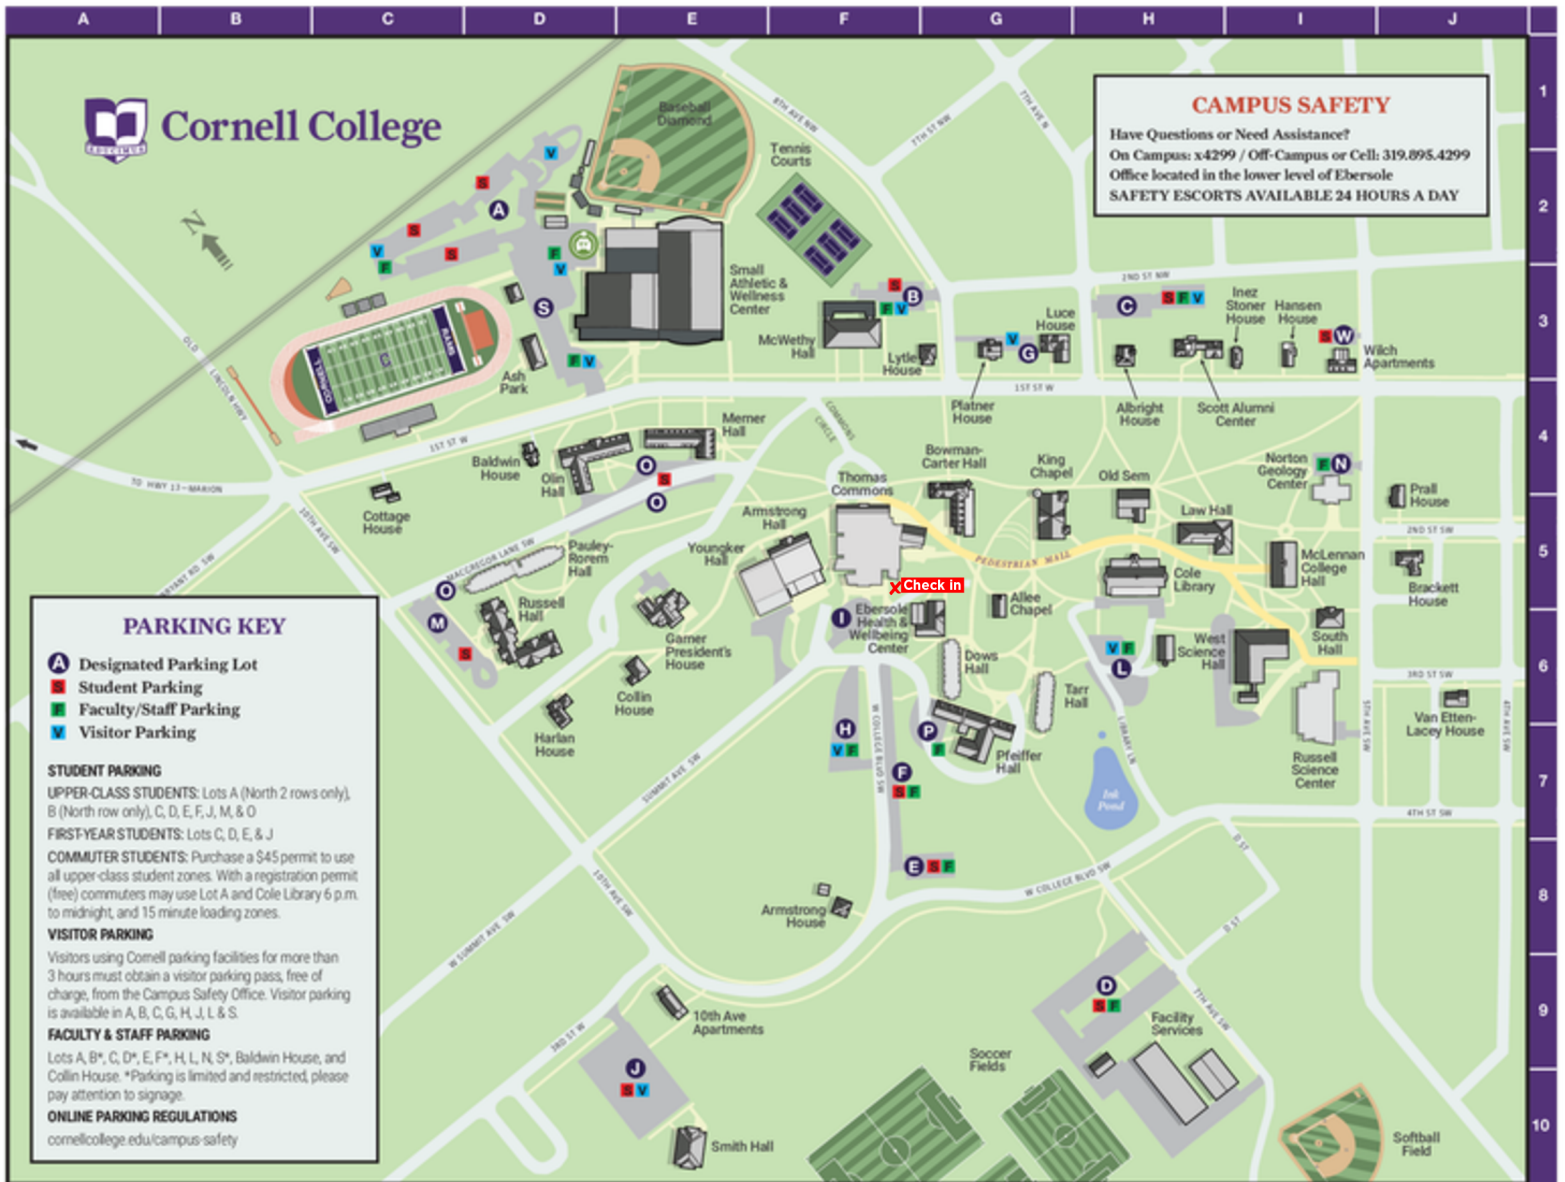

# CORNELL COLLEGE CAMPUS MAP

- Check-in and check-out will be in Thomas Commons lobby Back Patio
- Short Term Parking in Lot S
- Long Term Parking in Lot F
- Male Dorm - Tarr Hall
- Female Dorm - Dows Hall

## FOR QUESTIONS OR CONCERNS:

Ben Schmidt, Camp Director  
[bschmidt@fca.org](mailto:bschmidt@fca.org)  
 (Northeast Iowa FCA)

Heather Runyan, Camp Registrar  
[hrunyan@fca.org](mailto:hrunyan@fca.org)  
 (Eastern Iowa FCA)