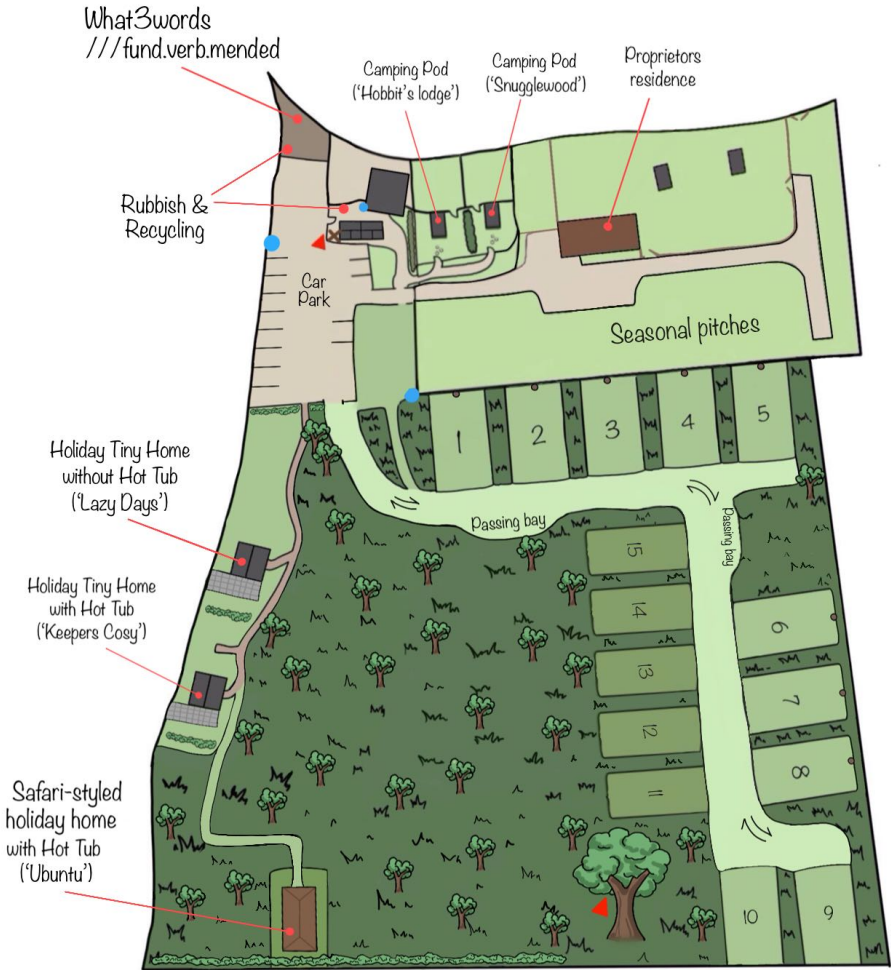

HAMPSHIRE HILLS

Formerly known as Two Hoots Glamping, Caravan Park & Campsite

Glamping

-  1x Safari-styled Holiday Home
-  2x Tiny Holiday Homes
-  2x Camping Pods

Pitches:

-  XL Grass pitches with 10A Electric Hook ups (15m x 9m)
-  Grass pitches Non electric (15m x 6m)

Key facilities:

-  Fire point
-  Drinking water
-  Showers, toilets & kitchen block
-  Black & Grey Waste Disposal Point