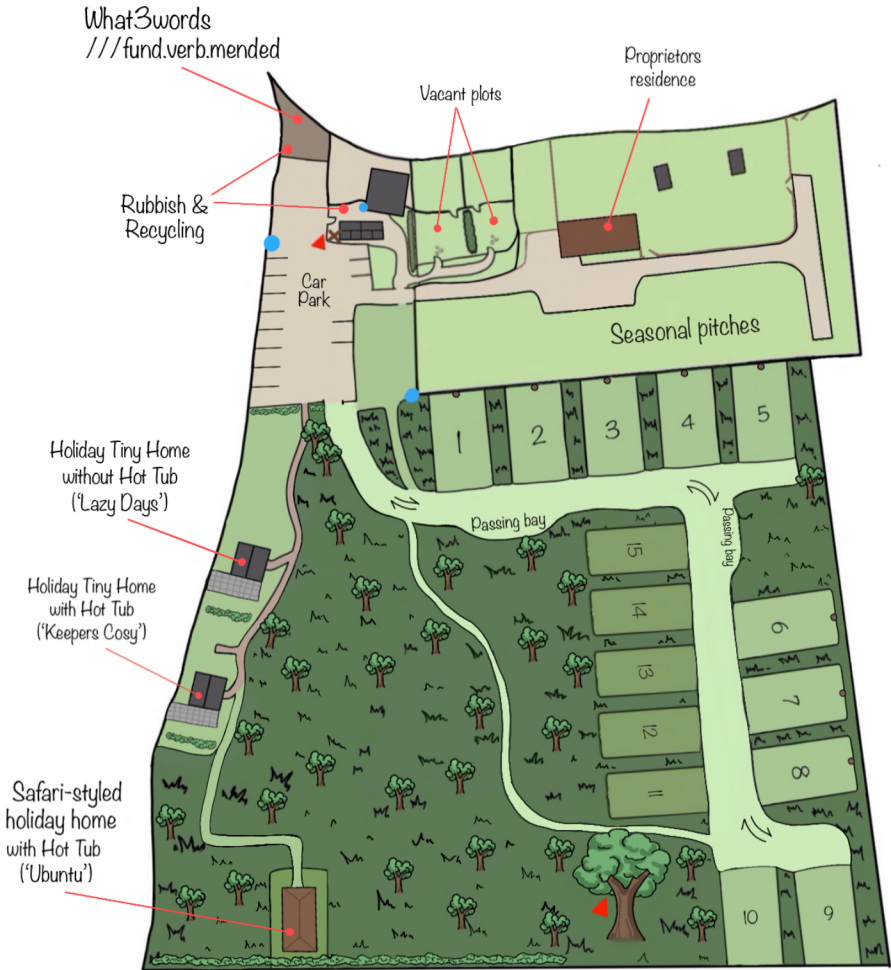

HAMPSHIRE HILLS

Formerly known as Two Hoots Glamping, Caravan Park & Campsite

Glamping

-  1x Safari-styled Holiday Home
-  2x Tiny Holiday Homes

Pitches:

-  XL Grass pitches with 10A Electric Hook ups (15m x 9m)
-  Grass pitches Non electric (15m x 6m)

Key facilities:

-  Fire point
-  Drinking water
-  Showers, toilets & kitchen block
-  Black & Grey Waste Disposal Point