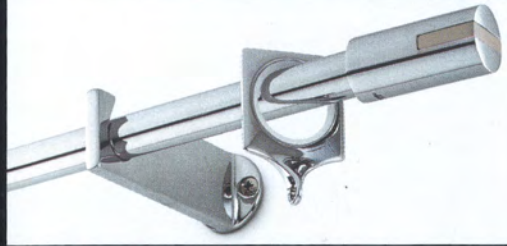

SS110 Nevis

design
Takahide Sano

cromato lucido
chrome