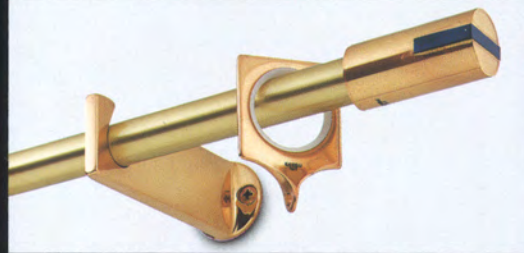

oro lucido
polished brass

oro rosa
pink brass