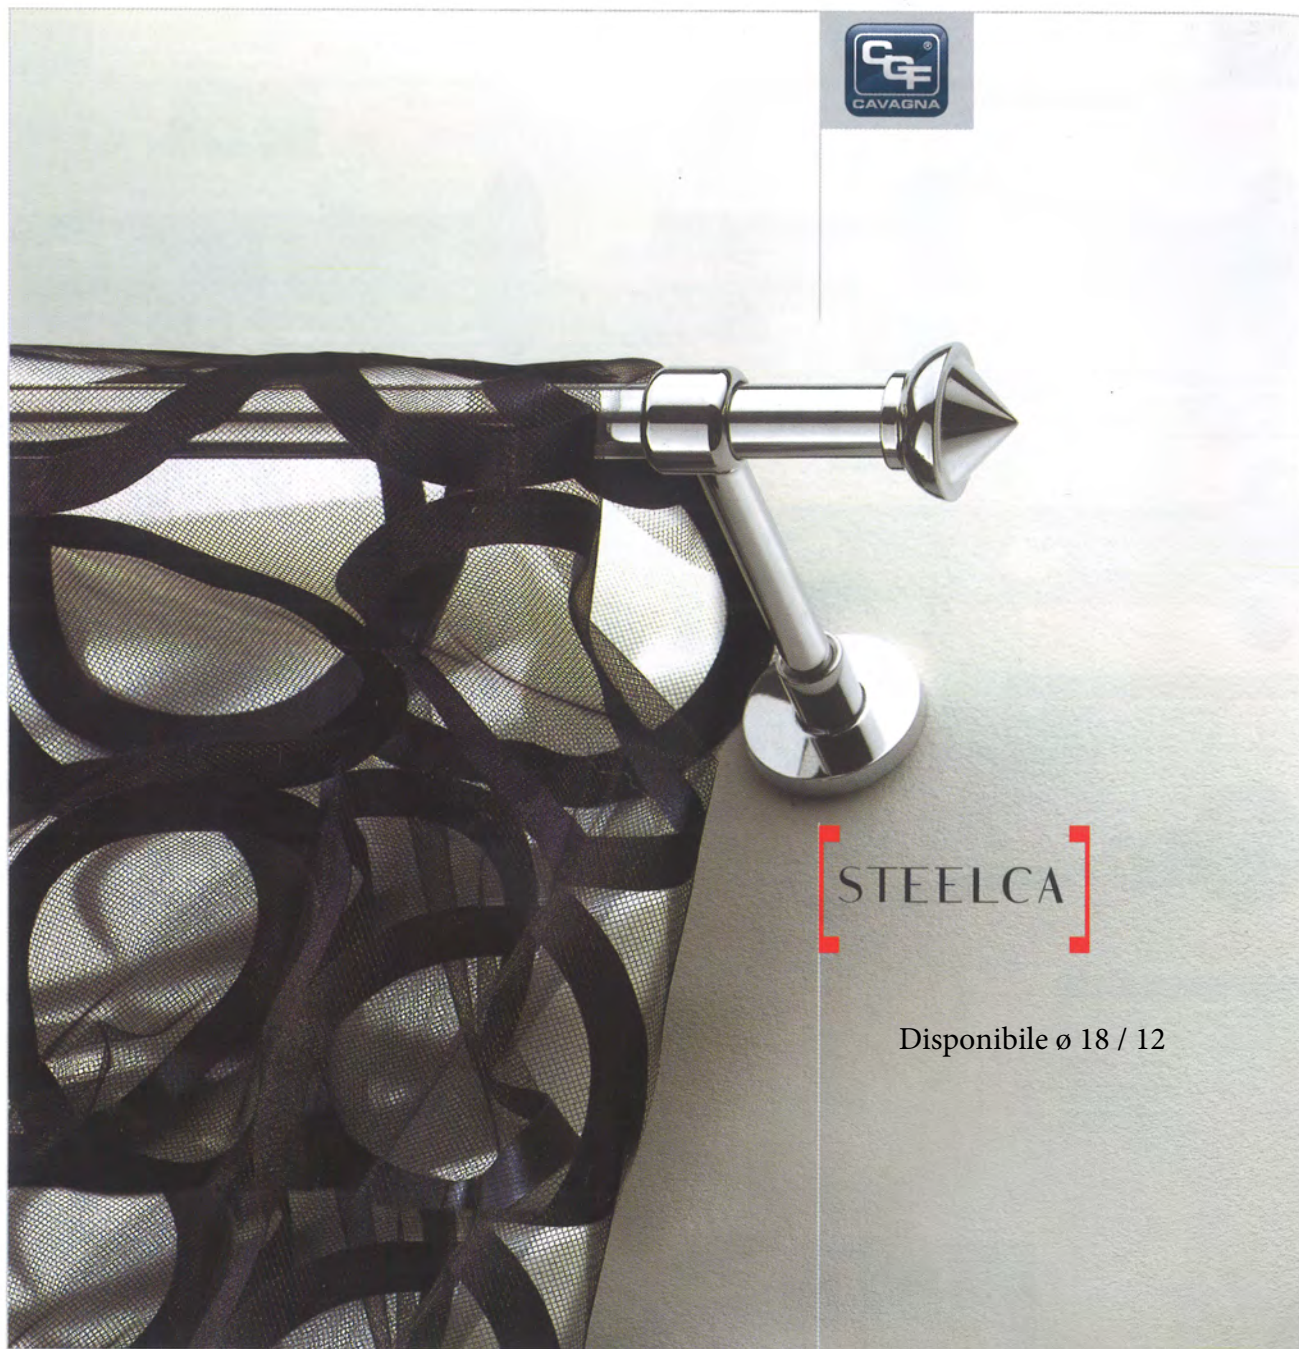

STEELCA

Disponibile ø 18 / 12

SP

SPARAVIGNA