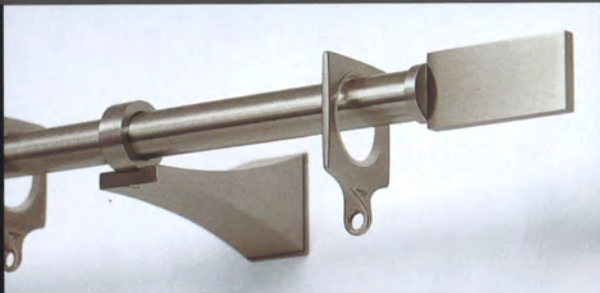

nickel satinato
satin nickel

SS17 Sark

Elementi componenti *Elements*

finali
finials

FN17D15

FN17D20

FN17D25

supporto
bracket

S17

anello
ring

A06