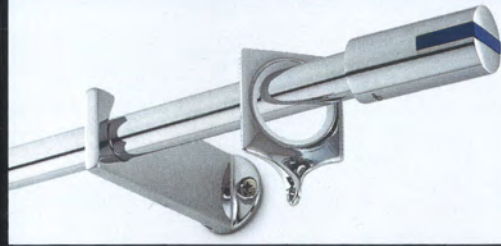

SS11M Nevis

design
Takahide Sano

cromato lucido
chrome