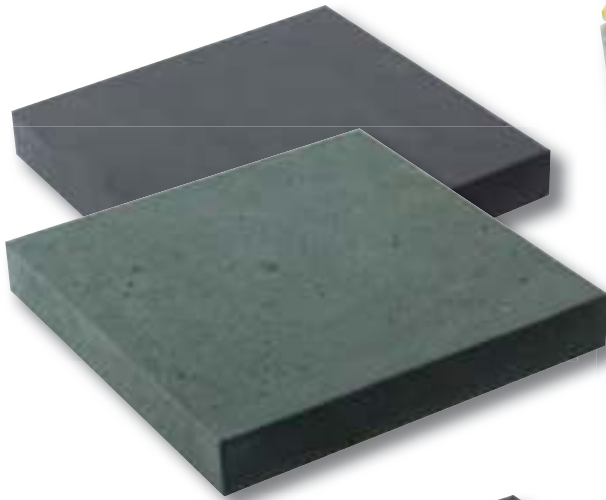

*Shaped Marble desk with carved
flower and butterfly design 0251/G*