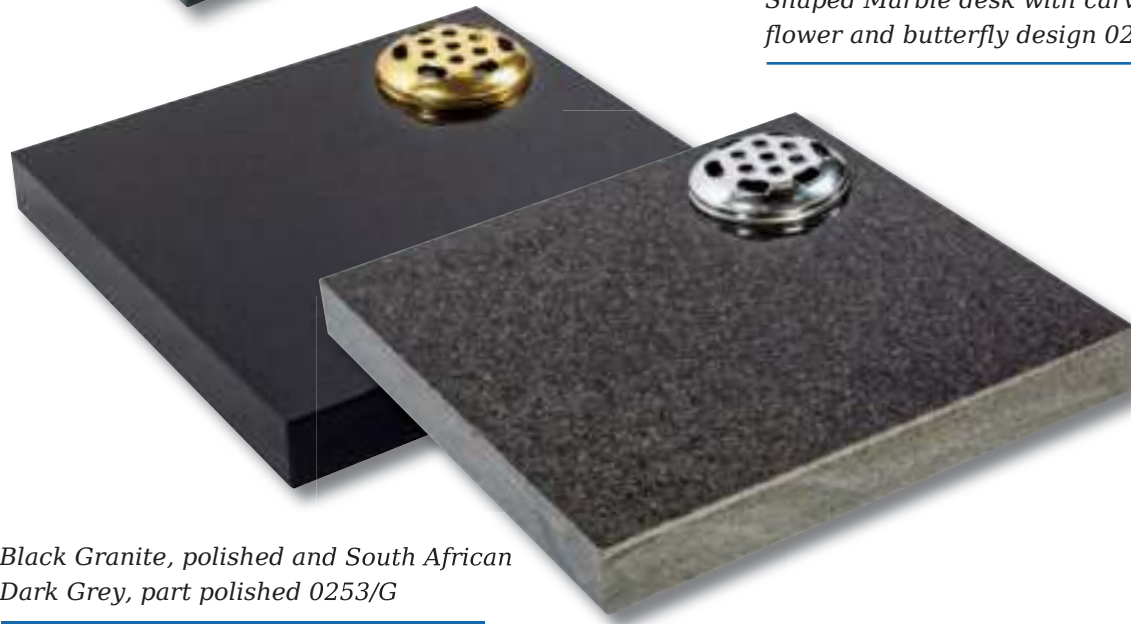

Desk tablet in Ruby Red granite. 0/231G

*Blue Black Slate, all honed and
Green Slate, all honed 0253/G*

*Shaped Marble desk with carved
flower and butterfly design 0251/G*

*Marble shaped vase
0252/G*

*Black Granite, polished and South African
Dark Grey, part polished 0253/G*