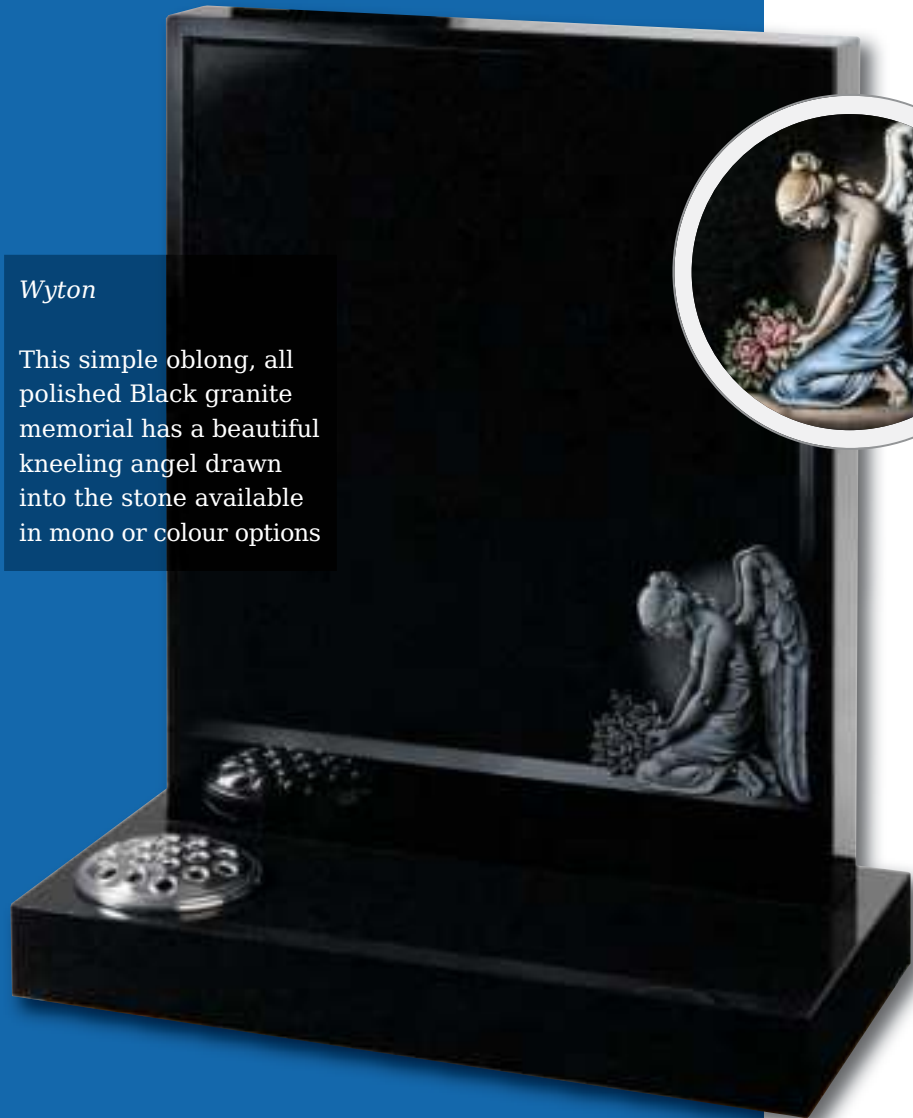

Lawn Memorials

Wyton

This simple oblong, all polished Black granite memorial has a beautiful kneeling angel drawn into the stone available in mono or colour options