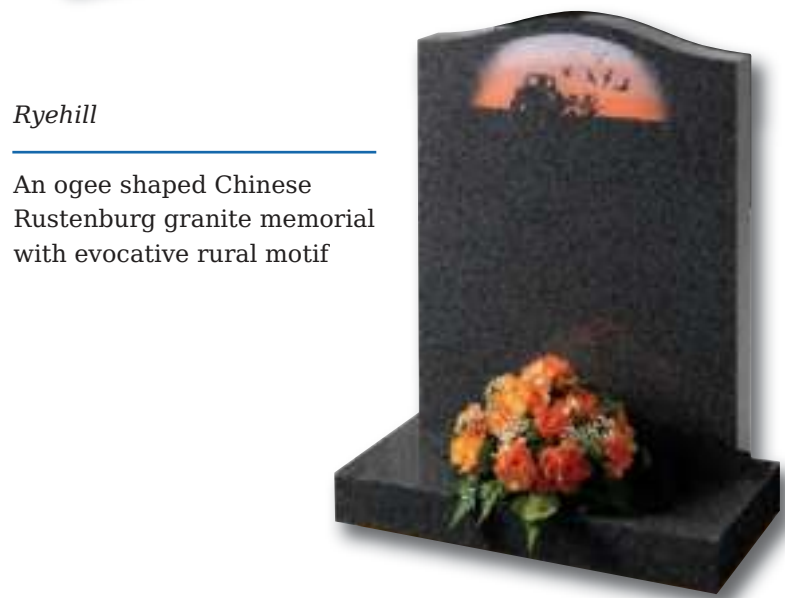

Ryehill
An ogee shaped Chinese Rustenburg granite memorial with evocative rural motif