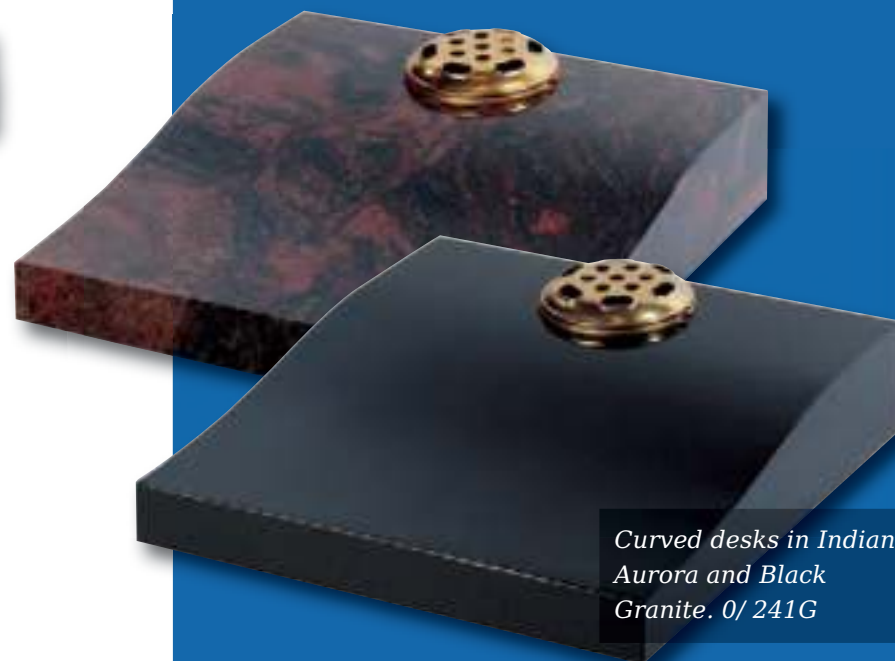

Desk with pitched edge in Blue Pearl granite. 0/244G

Desk with raised book in Black Granite. 0/245G

Blue Pearl granite wedge with pitched edge. 0/243G

South African Dark Grey polished wedge. 0/230G

Curved desks in Indian Aurora and Black Granite. 0/ 241G