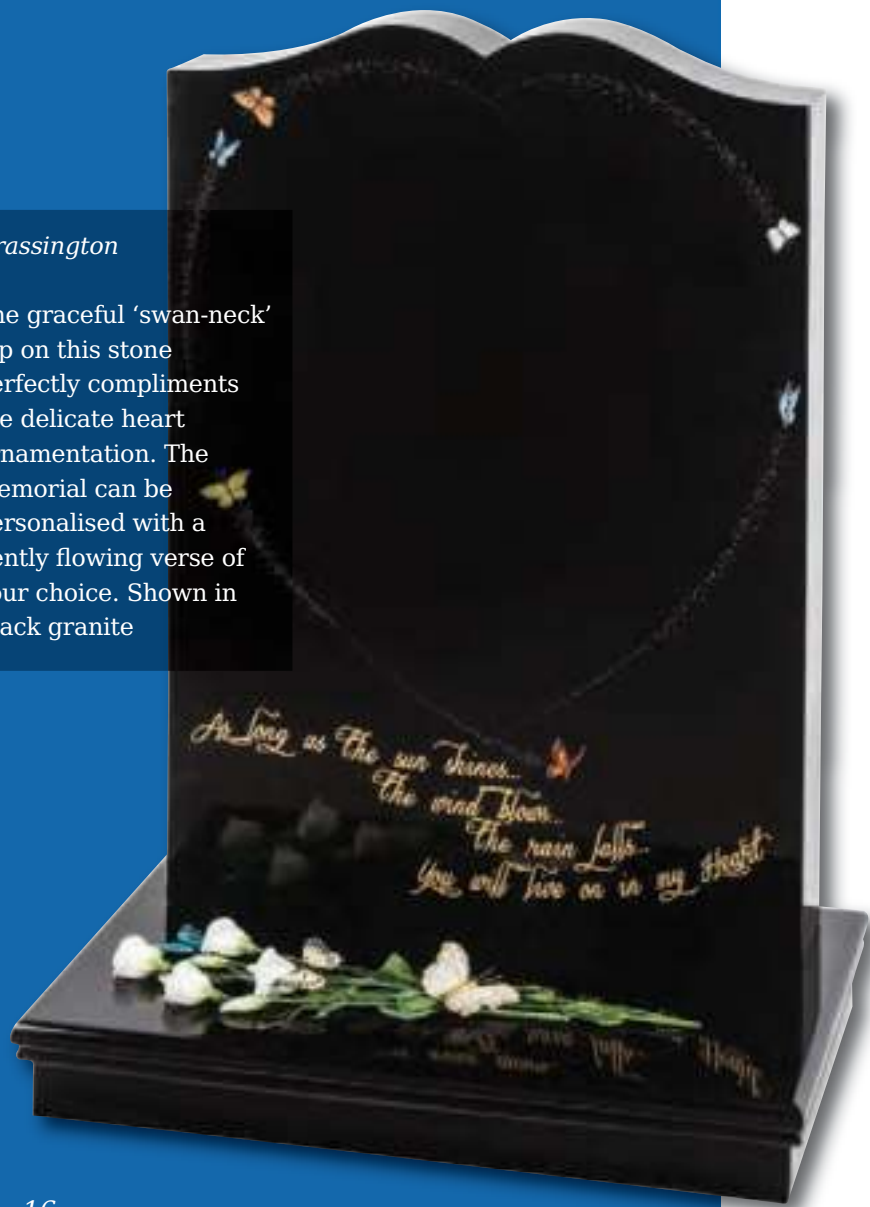

Lawn Memorials

Grassington

The graceful 'swan-neck' top on this stone perfectly compliments the delicate heart ornamentation. The memorial can be personalised with a gently flowing verse of your choice. Shown in Black granite

Tunstall

Tranquil waterlily design shown in Black granite