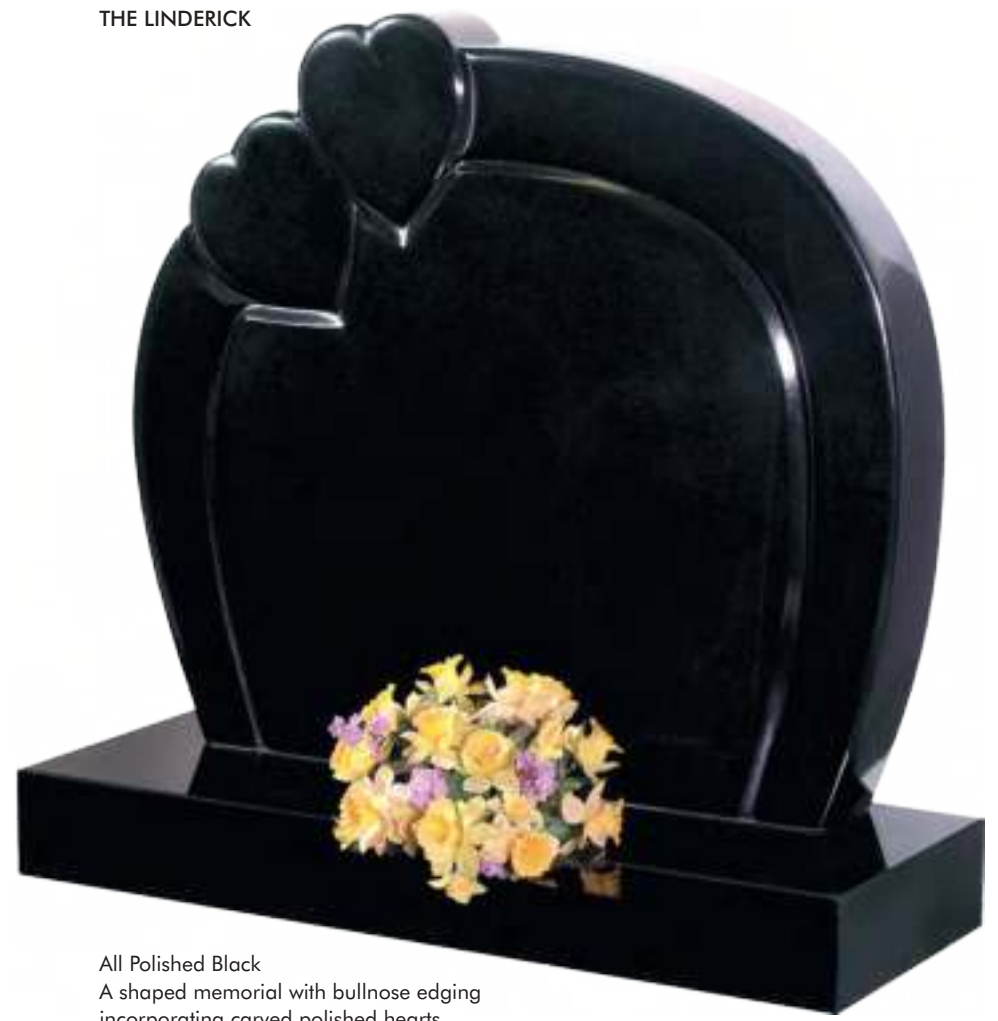

THE LINDERICK

All Polished Black
A shaped memorial with bullnose edging incorporating carved polished hearts

THE HEART COLLECTION