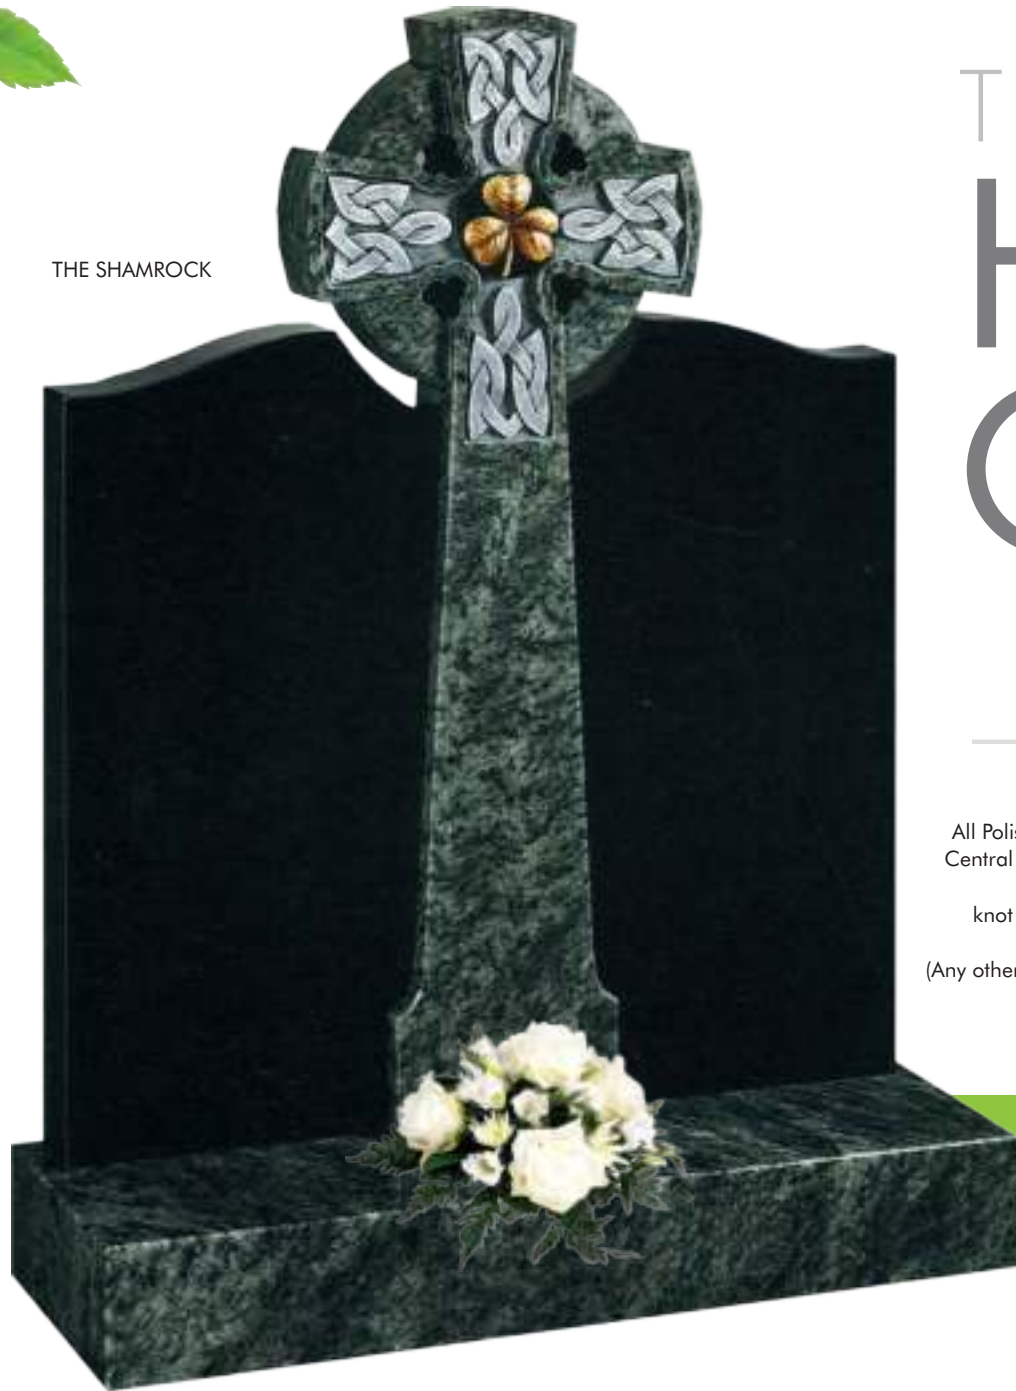

THE SHAMROCK

THE HAND CARVED COLLECTION

All Polished Black and Ocean Green
Central Celtic cross with hand carved
shamrock and Celtic
knot details flanked by contrasting
all polished black wings
(Any other colour granites can be used)

A collection of hand carved memorials that can be
tailored to your personal needs.