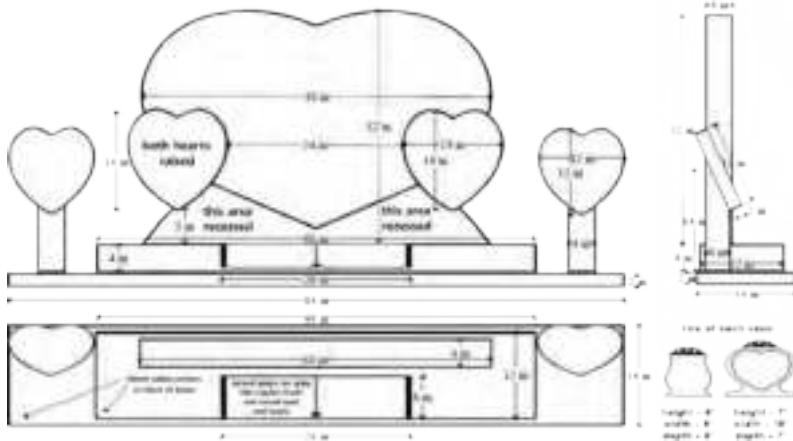

MAKE IT SPECIAL

Inspire us to create you a unique memorial for a loved one.

Starting with a simple sketch given to us, we can create a detailed drawing, then a finished memorial.

HANDBAG

incorporating powder-coated steel handles and brass studs.