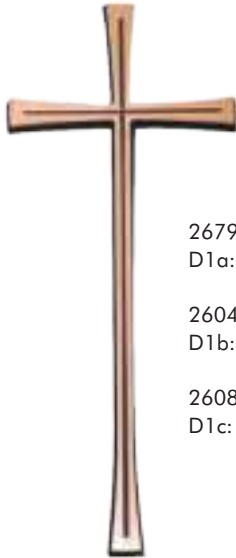

S1
OUR LADY

PB3632
Violet
80cm

PB3632
Orange
80cm

PB3352
Bronze
60cm

PB3352
Colour
60cm

PB3627
Bronze
85cm

PB3627
Bronze
85cm

Plein Bronzes manufactured in Germany - Full range available on request.

A GUIDE TO: BRONZE & STEEL

D1 BRONZE CROSS

2679
D1a: 20 x 10cm

2604
D1b: 30 x 13cm

2608
D1c: 40 x 16cm

D2 BRONZE CROSS

2128
D2a: 25 x 10cm

2129
D2b: 30 x 15cm