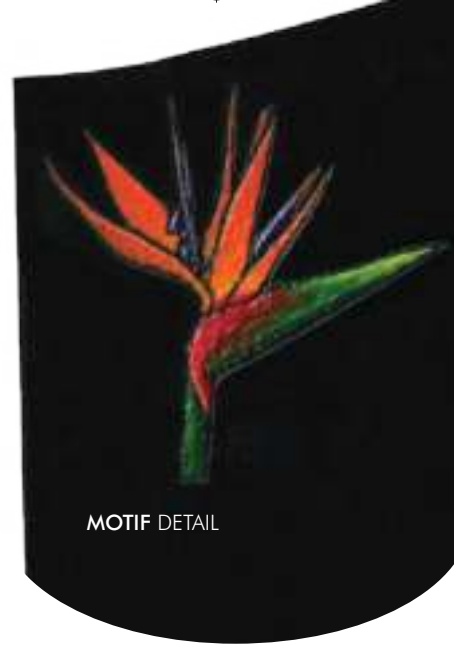

THE ROSE BOOK

All Polished South Africa grey
With flat page and carved english roses in antique finish

THE SADDLE

All Polished Black
With bird of paradise lily
HP 138

MOTIF DETAIL

You can have the choice of a variety of details incorporated in to the design of your memorial.