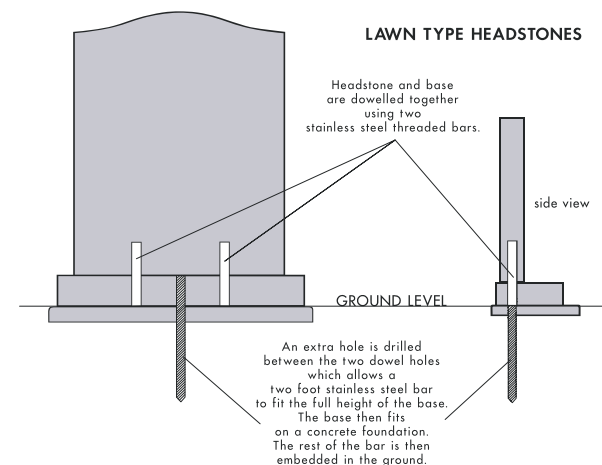

If a memorial begins to tilt, it can become dangerous. cement joint becomes weathered and without being secured this memorial can be very unstable. But if the safety bar is used, then the memorial can only fall very slowly thus allowing time to move out of it's way, avoiding injury.