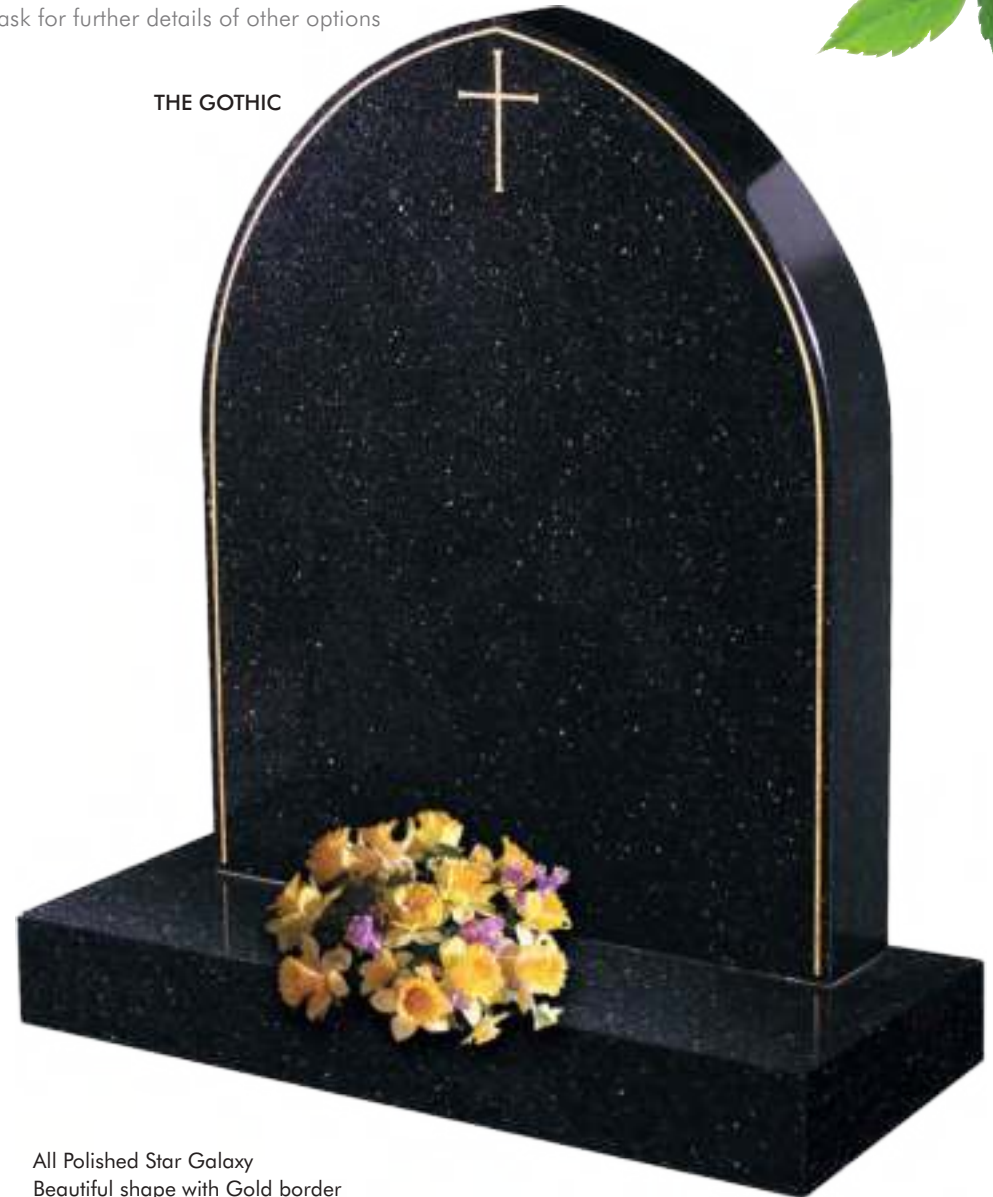

THE GOTHIC

All Polished Star Galaxy
Beautiful shape with Gold border line Incorporating a Cross
GT 19