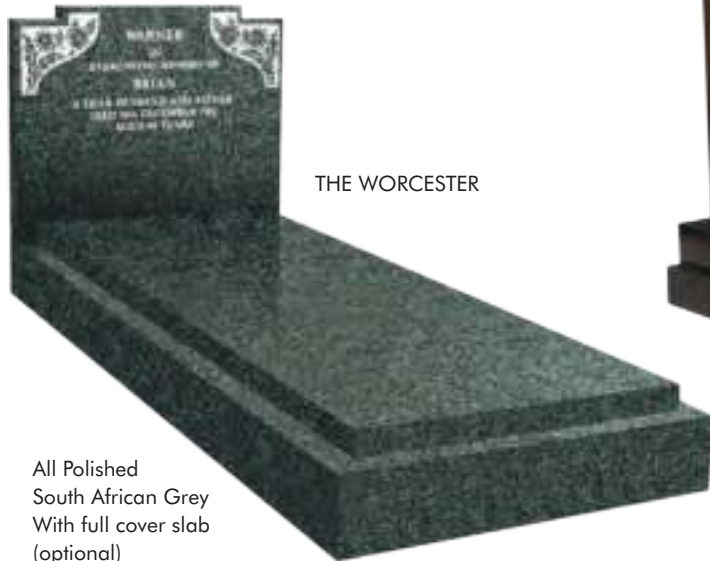

All Polished Star Galaxy
This shaped headstone with matching
kerbs creates a stunning memorial
(Memorial shown with optional design HP 111)

Almost any shaded headstone in the brochure can be incorporated into a Kerbset memorial

THE HAREWOOD
Art Deco 3-piece headstone
with stepped kerbs and
arched cover slab

THE HASTINGS

All Polished Black
Modern memorial with
half shaped internal slab

THE WORCESTER

All Polished
South African Grey
With full cover slab
(optional)