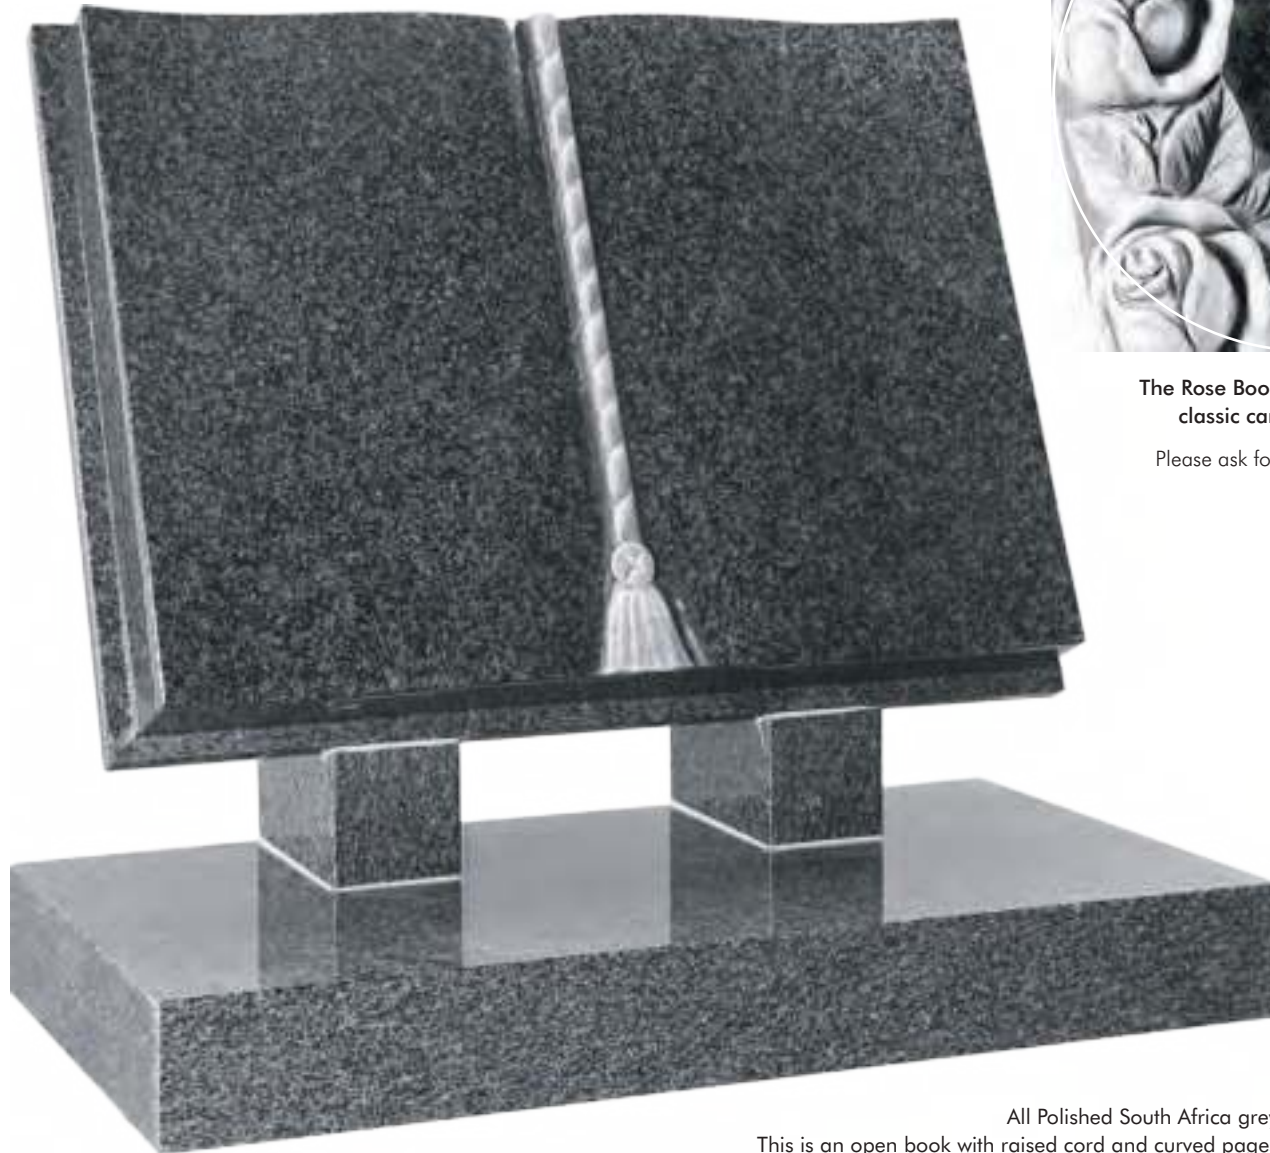

THE SADDLE

All Polished Blue Pearl
With White Cross Design
GT 19

THE SADDLE

All Polished Black
With Silver Rose and Cross Design
GT 3

THE BOOK

All Polished South Africa grey
This is an open book with raised cord and curved pages
Cord can be Antique (as seen) or Gilded to match lettering