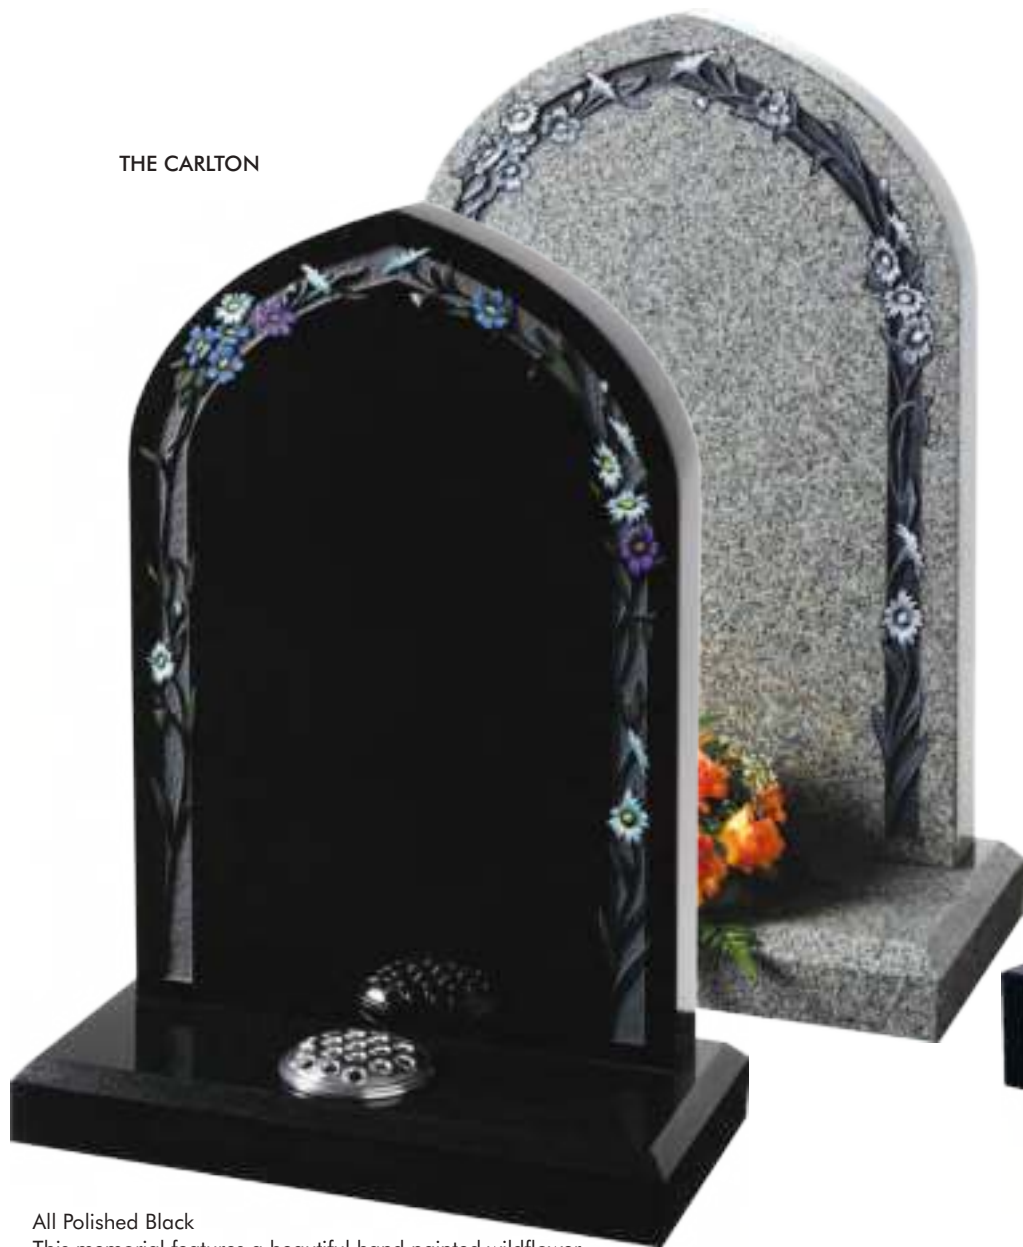

THE AVON DETAIL

THE AVON

All Polished Black
A simple shaped top with curved sides and chamfers (one shown features a beautiful hand painted lily design HP105)

THE CARLTON

All Polished Black
This memorial features a beautiful hand painted wildflower design set in relief cut panel (memorial also shown in Karin grey)
HP119