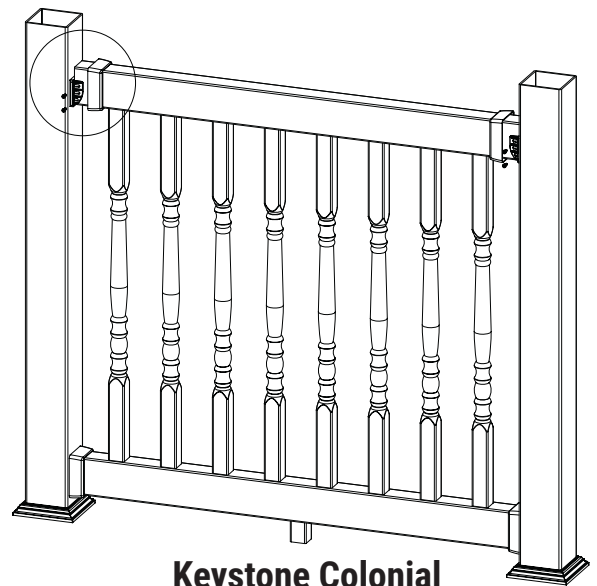

Pool

Husker Vinyl Railing Details

All Styles

- Available in Pre-packaged Kits (4', 6', or 8')
- Residential (36") & Commercial (42") Heights
- Aluminum Reinforced Top Rails
- Aluminum Reinforced Top & Bottom Rails on Stair Kits
- Colonial or Square Balusters
- Available in White, Almond, or Adobe
- Structurally Designed for Code Compliance (CCRR-0106)
- 2-piece Bracket for Smooth, Clean, Finished Look

Denali Square

Keystone Square

Denali Colonial

Keystone Colonial

Husker Vinyl Ranch Rail Details

All Styles

- 5" x 5" x 5' Posts – 2-Rail
- 5" x 5" x 6.5' Posts – 3-Rail
- 5" x 5" x 8' Posts – 4-Rail
- 1.5" x 5.5" Ribbed Rails – 8' or 16' Lengths
- Available in White, Almond, Adobe, Gray Oak, Mahogany, Walnut, or Black