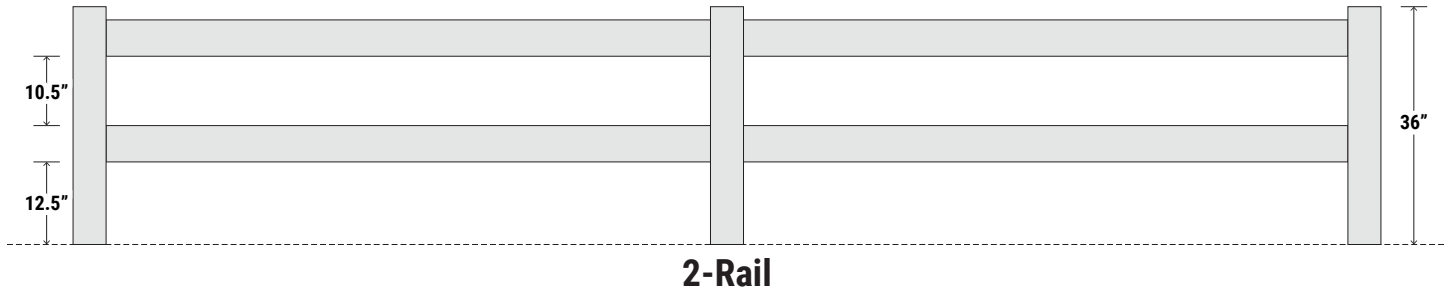

Denali Square

Keystone Square

Denali Colonial

Keystone Colonial

Husker Vinyl Ranch Rail Details

All Styles

- 5" x 5" x 5' Posts – 2-Rail
- 5" x 5" x 6.5' Posts – 3-Rail
- 5" x 5" x 8' Posts – 4-Rail
- 1.5" x 5.5" Ribbed Rails – 8' or 16' Lengths
- Available in White, Almond, Adobe, Gray Oak, Mahogany, Walnut, or Black