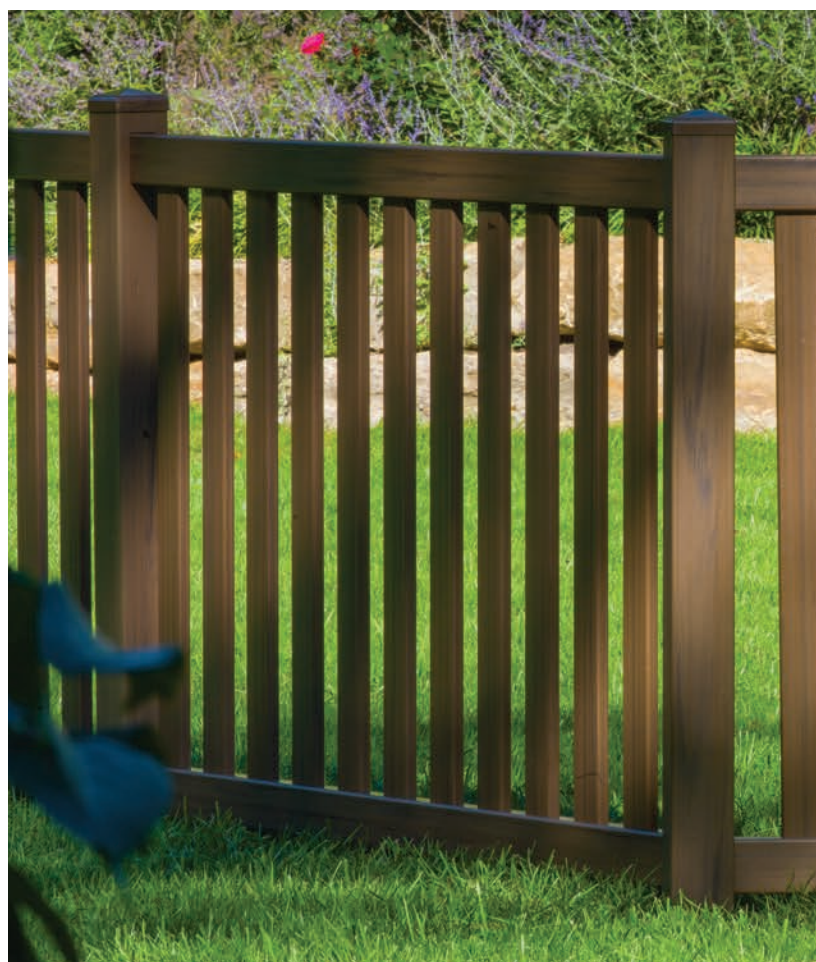

All Styles

- 6' or 8' Wide Sections
- 4', 5' or 6' Height (4' Tall Has No Mid-Rail)
- Aluminum Reinforced Bottom Rails
- 1" Approximate Picket Spacing
- Available in White, Almond, or Adobe

Semi-Privacy Fences

Charlestown

Husker

Chesapeake

Terrace

Homestead

Husker Vinyl Picket Details

All Styles

- 6' or 8' Wide Sections
- Heights Vary On Style (3', 3.5', 4' or 5')
- Aluminum Reinforced Bottom Rails
- Available in White, Almond, or Adobe
- Timber Colors Available On Town & Country Style Only

Denali Square

Keystone Square

Denali Colonial

Keystone Colonial

Husker Vinyl Ranch Rail Details

All Styles

- 5" x 5" x 5' Posts – 2-Rail
- 5" x 5" x 6.5' Posts – 3-Rail
- 5" x 5" x 8' Posts – 4-Rail
- 1.5" x 5.5" Ribbed Rails – 8' or 16' Lengths
- Available in White, Almond, Adobe, Gray Oak, Mahogany, Walnut, or Black