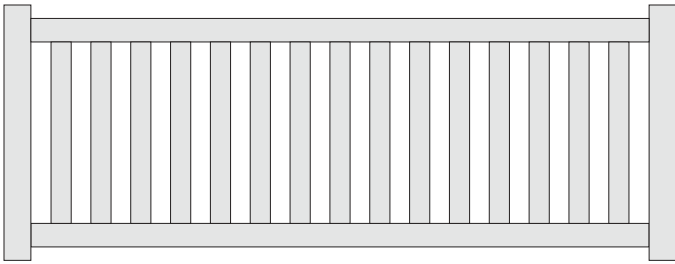

All Styles

- 6' or 8' Wide Sections
- 4', 5' or 6' Height (4' Tall Has No Mid-Rail)
- Aluminum Reinforced Bottom Rails
- 1" Approximate Picket Spacing
- Available in White, Almond, or Adobe

Semi-Privacy Fences

Charlestown

Husker

Chesapeake

Terrace

Homestead

Husker Vinyl Picket Details

All Styles

- 6' or 8' Wide Sections
- Heights Vary On Style (3', 3.5', 4' or 5')
- Aluminum Reinforced Bottom Rails
- Available in White, Almond, or Adobe
- Timber Colors Available On Town & Country Style Only