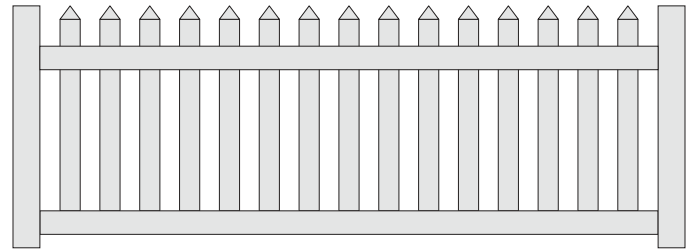

Meadowbrook