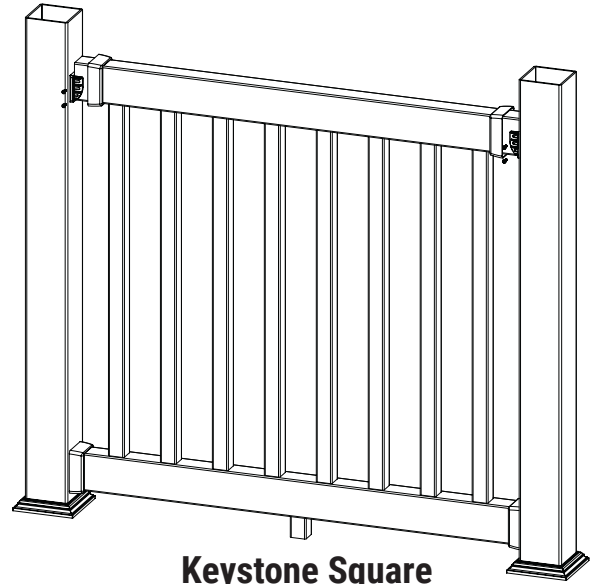

Pool

Husker Vinyl Railing Details

All Styles

- Available in Pre-packaged Kits (4', 6', or 8')
- Residential (36") & Commercial (42") Heights
- Aluminum Reinforced Top Rails
- Aluminum Reinforced Top & Bottom Rails on Stair Kits
- Colonial or Square Balusters
- Available in White, Almond, or Adobe
- Structurally Designed for Code Compliance (CCRR-0106)
- 2-piece Bracket for Smooth, Clean, Finished Look

Denali Square

Keystone Square

Denali Colonial

Keystone Colonial

Husker Vinyl Ranch Rail Details

All Styles

- 5" x 5" x 5' Posts – 2-Rail
- 5" x 5" x 6.5' Posts – 3-Rail
- 5" x 5" x 8' Posts – 4-Rail
- 1.5" x 5.5" Ribbed Rails – 8' or 16' Lengths
- Available in White, Almond, Adobe, Gray Oak, Mahogany, Walnut, or Black