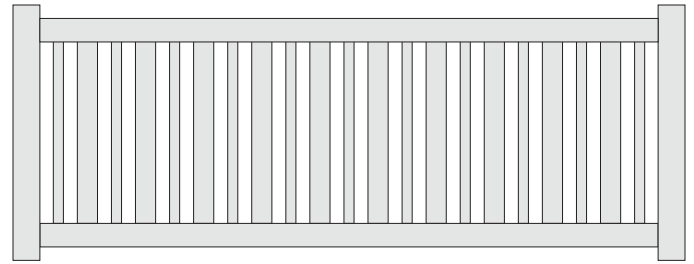

Springdale