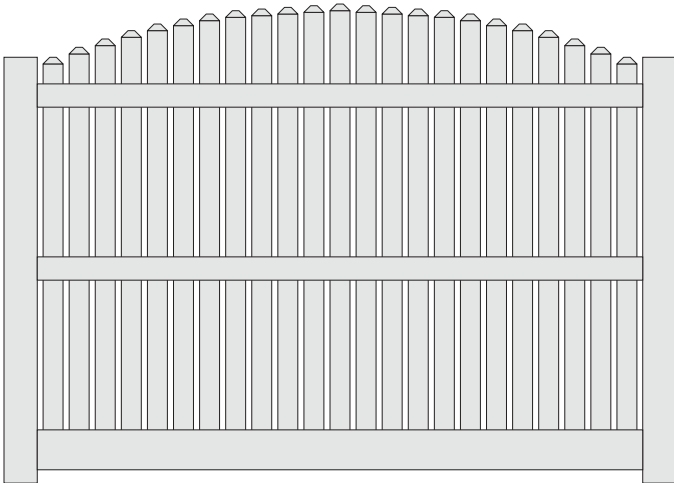

All Styles

- 6' or 8' Wide Sections
- 4', 5' or 6' Height (4' Tall Has No Mid-Rail)
- Aluminum Reinforced Bottom Rails
- 1" Approximate Picket Spacing
- Available in White, Almond, or Adobe

Semi-Privacy Fences

Charlestown

Husker

Chesapeake

Terrace

Homestead

Husker Vinyl Picket Details

All Styles

- 6' or 8' Wide Sections
- Heights Vary On Style (3', 3.5', 4' or 5')
- Aluminum Reinforced Bottom Rails
- Available in White, Almond, or Adobe
- Timber Colors Available On Town & Country Style Only

Denali Square

Keystone Square

Denali Colonial

Keystone Colonial

Husker Vinyl Ranch Rail Details

All Styles

- 5" x 5" x 5' Posts – 2-Rail
- 5" x 5" x 6.5' Posts – 3-Rail
- 5" x 5" x 8' Posts – 4-Rail
- 1.5" x 5.5" Ribbed Rails – 8' or 16' Lengths
- Available in White, Almond, Adobe, Gray Oak, Mahogany, Walnut, or Black