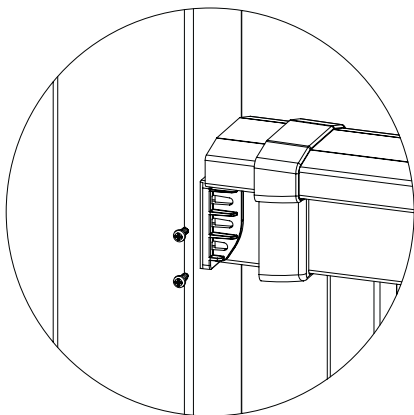

Pool

Husker Vinyl Railing Details

All Styles

- Available in Pre-packaged Kits (4', 6', or 8')
- Residential (36") & Commercial (42") Heights
- Aluminum Reinforced Top Rails
- Aluminum Reinforced Top & Bottom Rails on Stair Kits
- Colonial or Square Balusters
- Available in White, Almond, or Adobe
- Structurally Designed for Code Compliance (CCRR-0106)
- 2-piece Bracket for Smooth, Clean, Finished Look

Denali Square

Keystone Square

Denali Colonial

Keystone Colonial

Husker Vinyl Ranch Rail Details

All Styles

- 5" x 5" x 5' Posts – 2-Rail
- 5" x 5" x 6.5' Posts – 3-Rail
- 5" x 5" x 8' Posts – 4-Rail
- 1.5" x 5.5" Ribbed Rails – 8' or 16' Lengths
- Available in White, Almond, Adobe, Gray Oak, Mahogany, Walnut, or Black