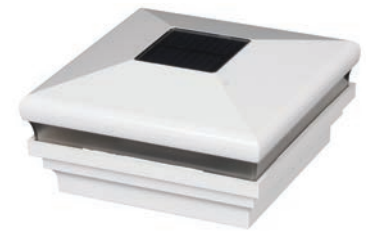

Solar
(White, Almond, or Adobe)