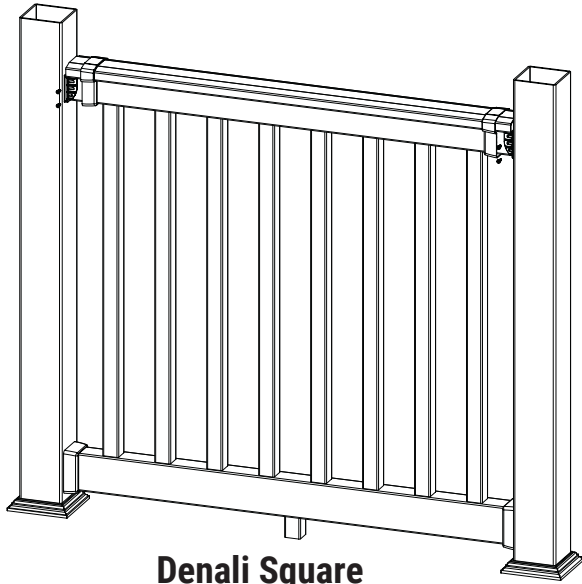

Pool

Husker Vinyl Railing Details

All Styles

- Available in Pre-packaged Kits (4', 6', or 8')
- Residential (36") & Commercial (42") Heights
- Aluminum Reinforced Top Rails
- Aluminum Reinforced Top & Bottom Rails on Stair Kits
- Colonial or Square Balusters
- Available in White, Almond, or Adobe
- Structurally Designed for Code Compliance (CCRR-0106)
- 2-piece Bracket for Smooth, Clean, Finished Look

Denali Square

Keystone Square

Denali Colonial

Keystone Colonial

Husker Vinyl Ranch Rail Details

All Styles

- 5" x 5" x 5' Posts – 2-Rail
- 5" x 5" x 6.5' Posts – 3-Rail
- 5" x 5" x 8' Posts – 4-Rail
- 1.5" x 5.5" Ribbed Rails – 8' or 16' Lengths
- Available in White, Almond, Adobe, Gray Oak, Mahogany, Walnut, or Black