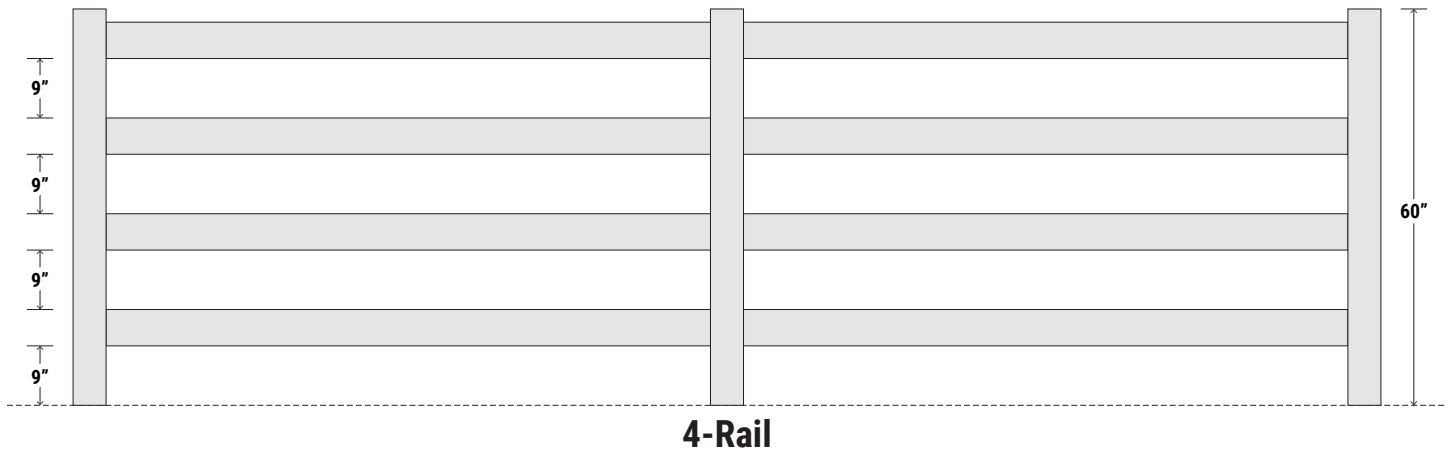

All Styles

- 6' or 8' Wide Sections
- 4', 5' or 6' Height (4' Tall Has No Mid-Rail)
- Aluminum Reinforced Bottom Rails
- 1" Approximate Picket Spacing
- Available in White, Almond, or Adobe

Semi-Privacy Fences

Denali Square

Keystone Square

Denali Colonial

Keystone Colonial

Husker Vinyl Ranch Rail Details

All Styles

- 5" x 5" x 5' Posts – 2-Rail
- 5" x 5" x 6.5' Posts – 3-Rail
- 5" x 5" x 8' Posts – 4-Rail
- 1.5" x 5.5" Ribbed Rails – 8' or 16' Lengths
- Available in White, Almond, Adobe, Gray Oak, Mahogany, Walnut, or Black