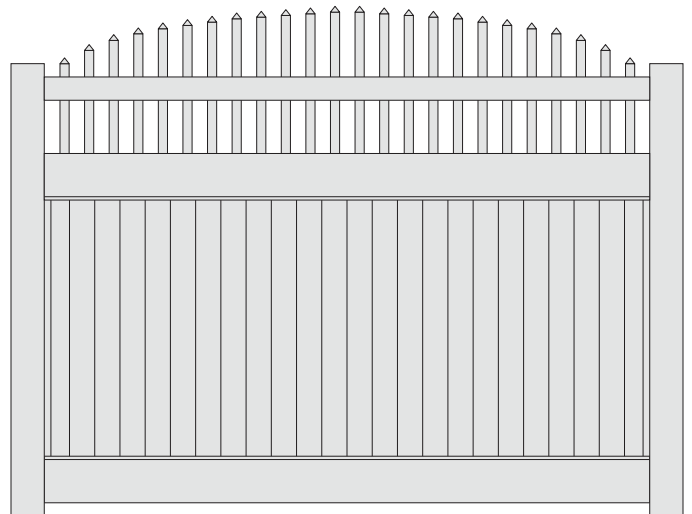

Timber

- Top & Bottom Decorative Rails: 2" x 7"
- Tongue & Groove Pickets: 7/8" x 7"
- U-Channels
- Aluminum Reinforced Top & Bottom Rails
- Aluminum "U" Picket Supports (3 Per Panel)
- Available in Gray Oak, Mahogany, or Walnut

Legacy

Highland & Timber

Estate

Villa

Palisade

Summit

Semi-Privacy Fences

Husker Vinyl Semi-Privacy Details

All Styles

- 6' or 8' Wide Sections
- 4', 5' or 6' Height (4' Tall Has No Mid-Rail)
- Aluminum Reinforced Bottom Rails
- 1" Approximate Picket Spacing
- Available in White, Almond, or Adobe

Semi-Privacy Fences

Charlestown

Husker

Chesapeake

Terrace

Homestead

Husker Vinyl Picket Details

All Styles

- 6' or 8' Wide Sections
- Heights Vary On Style (3', 3.5', 4' or 5')
- Aluminum Reinforced Bottom Rails
- Available in White, Almond, or Adobe
- Timber Colors Available On Town & Country Style Only