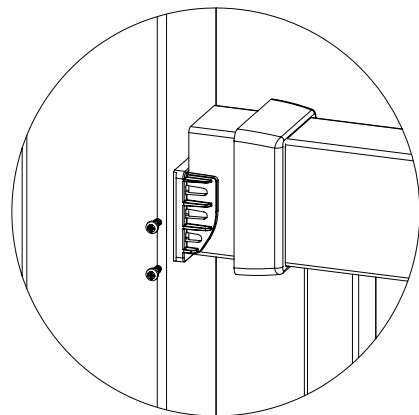

Pool

Husker Vinyl Railing Details

All Styles

- Available in Pre-packaged Kits (4', 6', or 8')
- Residential (36") & Commercial (42") Heights
- Aluminum Reinforced Top Rails
- Aluminum Reinforced Top & Bottom Rails on Stair Kits
- Colonial or Square Balusters
- Available in White, Almond, or Adobe
- Structurally Designed for Code Compliance (CCRR-0106)
- 2-piece Bracket for Smooth, Clean, Finished Look

Denali Square

Keystone Square

Denali Colonial

Keystone Colonial

Husker Vinyl Ranch Rail Details

All Styles

- 5" x 5" x 5' Posts – 2-Rail
- 5" x 5" x 6.5' Posts – 3-Rail
- 5" x 5" x 8' Posts – 4-Rail
- 1.5" x 5.5" Ribbed Rails – 8' or 16' Lengths
- Available in White, Almond, Adobe, Gray Oak, Mahogany, Walnut, or Black