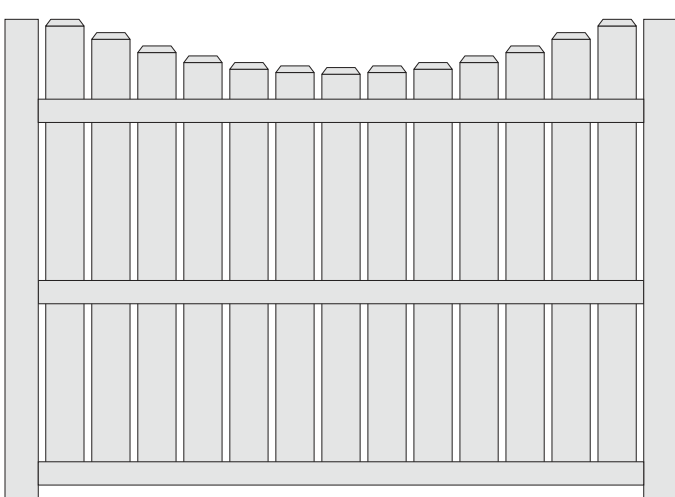

All Styles

- 6' or 8' Wide Sections
- 4', 5' or 6' Height (4' Tall Has No Mid-Rail)
- Aluminum Reinforced Bottom Rails
- 1" Approximate Picket Spacing
- Available in White, Almond, or Adobe

Semi-Privacy Fences

Charlestown

Husker

Chesapeake

Terrace

Homestead

Husker Vinyl Picket Details

All Styles

- 6' or 8' Wide Sections
- Heights Vary On Style (3', 3.5', 4' or 5')
- Aluminum Reinforced Bottom Rails
- Available in White, Almond, or Adobe
- Timber Colors Available On Town & Country Style Only