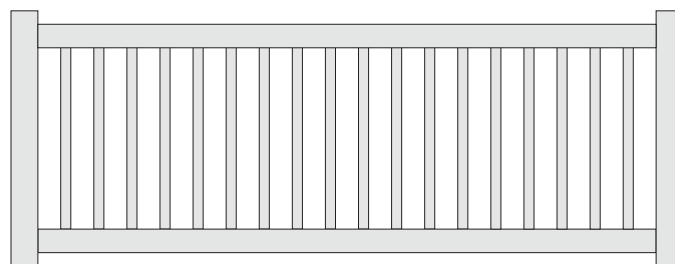

All Styles

- 6' or 8' Wide Sections
- 4', 5' or 6' Height (4' Tall Has No Mid-Rail)
- Aluminum Reinforced Bottom Rails
- 1" Approximate Picket Spacing
- Available in White, Almond, or Adobe

Semi-Privacy Fences

Charlestown

Husker

Chesapeake

Terrace

Homestead

Husker Vinyl Picket Details

All Styles

- 6' or 8' Wide Sections
- Heights Vary On Style (3', 3.5', 4' or 5')
- Aluminum Reinforced Bottom Rails
- Available in White, Almond, or Adobe
- Timber Colors Available On Town & Country Style Only

Pool

Husker Vinyl Railing Details

All Styles

- Available in Pre-packaged Kits (4', 6', or 8')
- Residential (36") & Commercial (42") Heights
- Aluminum Reinforced Top Rails
- Aluminum Reinforced Top & Bottom Rails on Stair Kits
- Colonial or Square Balusters
- Available in White, Almond, or Adobe
- Structurally Designed for Code Compliance (CCRR-0106)
- 2-piece Bracket for Smooth, Clean, Finished Look

Denali Square

Keystone Square

Denali Colonial

Keystone Colonial

Husker Vinyl Ranch Rail Details

All Styles

- 5" x 5" x 5' Posts – 2-Rail
- 5" x 5" x 6.5' Posts – 3-Rail
- 5" x 5" x 8' Posts – 4-Rail
- 1.5" x 5.5" Ribbed Rails – 8' or 16' Lengths
- Available in White, Almond, Adobe, Gray Oak, Mahogany, Walnut, or Black