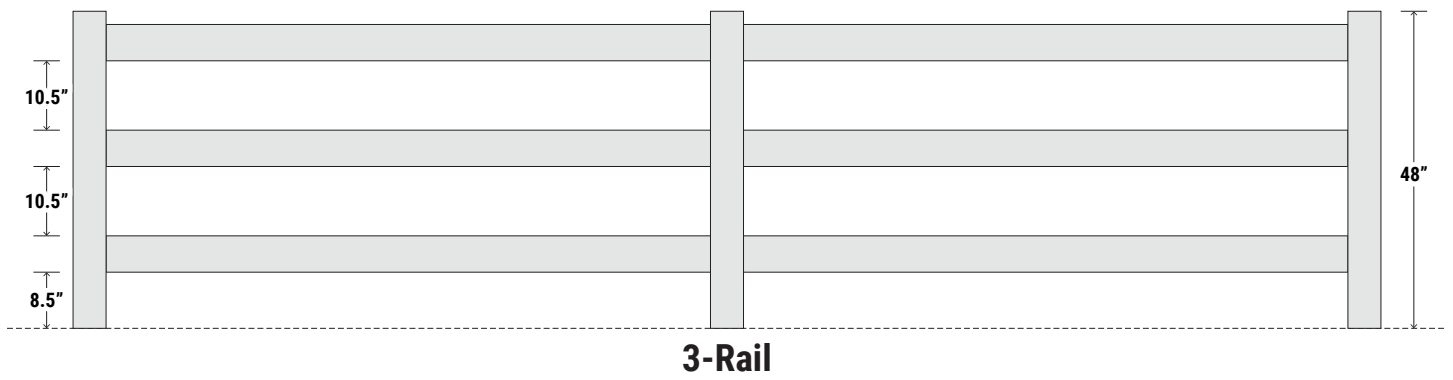

All Styles

- 6' or 8' Wide Sections
- 4', 5' or 6' Height (4' Tall Has No Mid-Rail)
- Aluminum Reinforced Bottom Rails
- 1" Approximate Picket Spacing
- Available in White, Almond, or Adobe

Semi-Privacy Fences

Denali Square

Keystone Square

Denali Colonial

Keystone Colonial

Husker Vinyl Ranch Rail Details

All Styles

- 5" x 5" x 5' Posts – 2-Rail
- 5" x 5" x 6.5' Posts – 3-Rail
- 5" x 5" x 8' Posts – 4-Rail
- 1.5" x 5.5" Ribbed Rails – 8' or 16' Lengths
- Available in White, Almond, Adobe, Gray Oak, Mahogany, Walnut, or Black