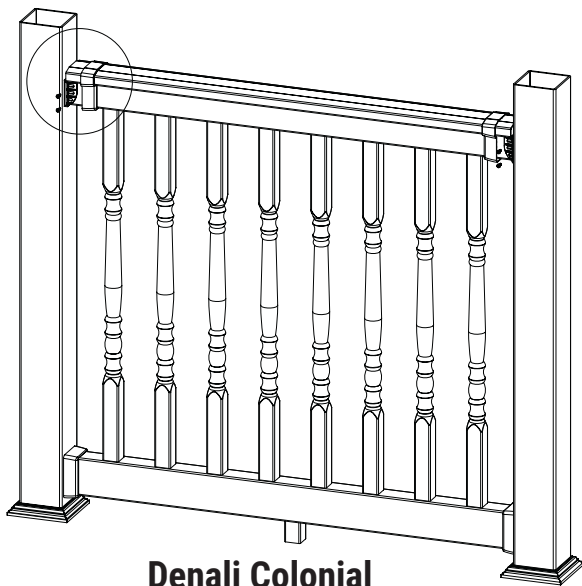

Pool

Husker Vinyl Railing Details

All Styles

- Available in Pre-packaged Kits (4', 6', or 8')
- Residential (36") & Commercial (42") Heights
- Aluminum Reinforced Top Rails
- Aluminum Reinforced Top & Bottom Rails on Stair Kits
- Colonial or Square Balusters
- Available in White, Almond, or Adobe
- Structurally Designed for Code Compliance (CCRR-0106)
- 2-piece Bracket for Smooth, Clean, Finished Look

Denali Square

Keystone Square

Denali Colonial

Keystone Colonial

Husker Vinyl Ranch Rail Details

All Styles

- 5" x 5" x 5' Posts – 2-Rail
- 5" x 5" x 6.5' Posts – 3-Rail
- 5" x 5" x 8' Posts – 4-Rail
- 1.5" x 5.5" Ribbed Rails – 8' or 16' Lengths
- Available in White, Almond, Adobe, Gray Oak, Mahogany, Walnut, or Black