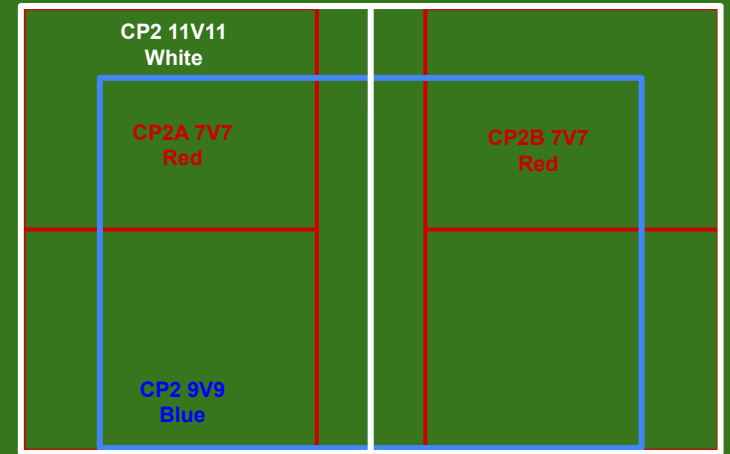

Cow Pond Field Layout Spring 2026

Groton Dunstable Youth Soccer Club

Not
Used

Alternate
Entrance

Equipment
Shed

Snack Shack

Entrance