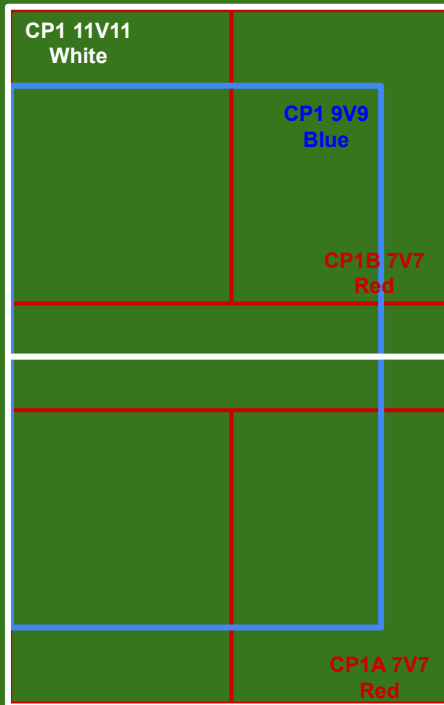

Cow Pond Field Layout Spring 2026

Groton Dunstable Youth Soccer Club

Not
Used

Alternate
Entrance

Equipment
Shed

Snack Shack

Entrance