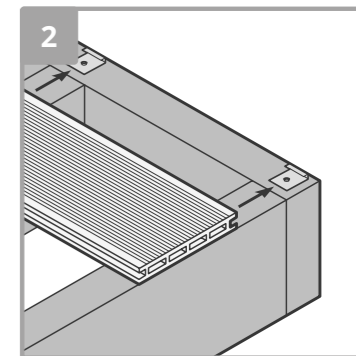

2 Slide the first board into the starter fastener.