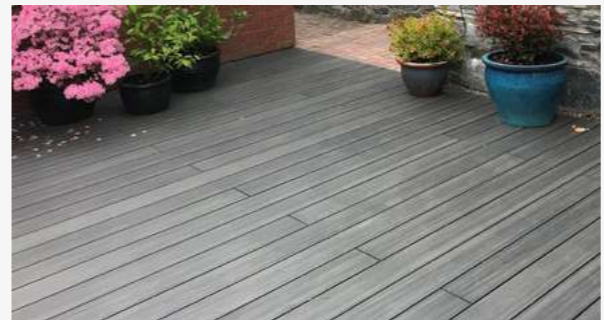

Slate

Frontier Collection