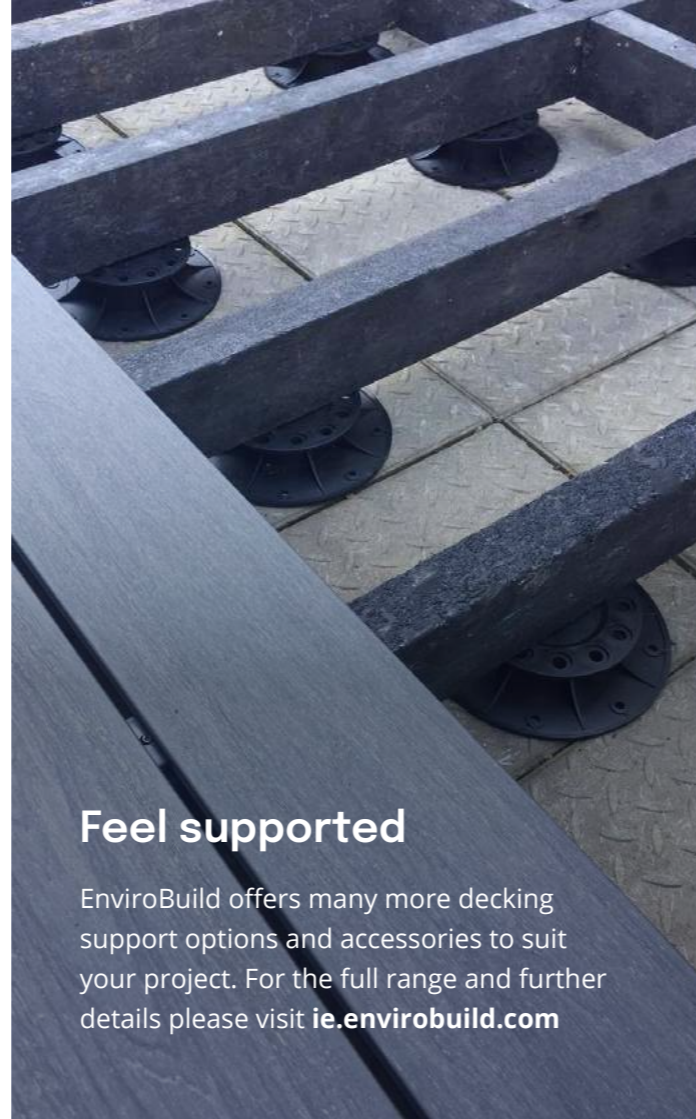

# Decking support

## Plastic Joists

- 50x50, 50x100, 50x150 mm profile joists in 3.4 m lengths
- 100x100 mm profile posts available

## Adjustable Supports

- 10-740 mm height range
- Joist cradles, slope correctors and protective mats available