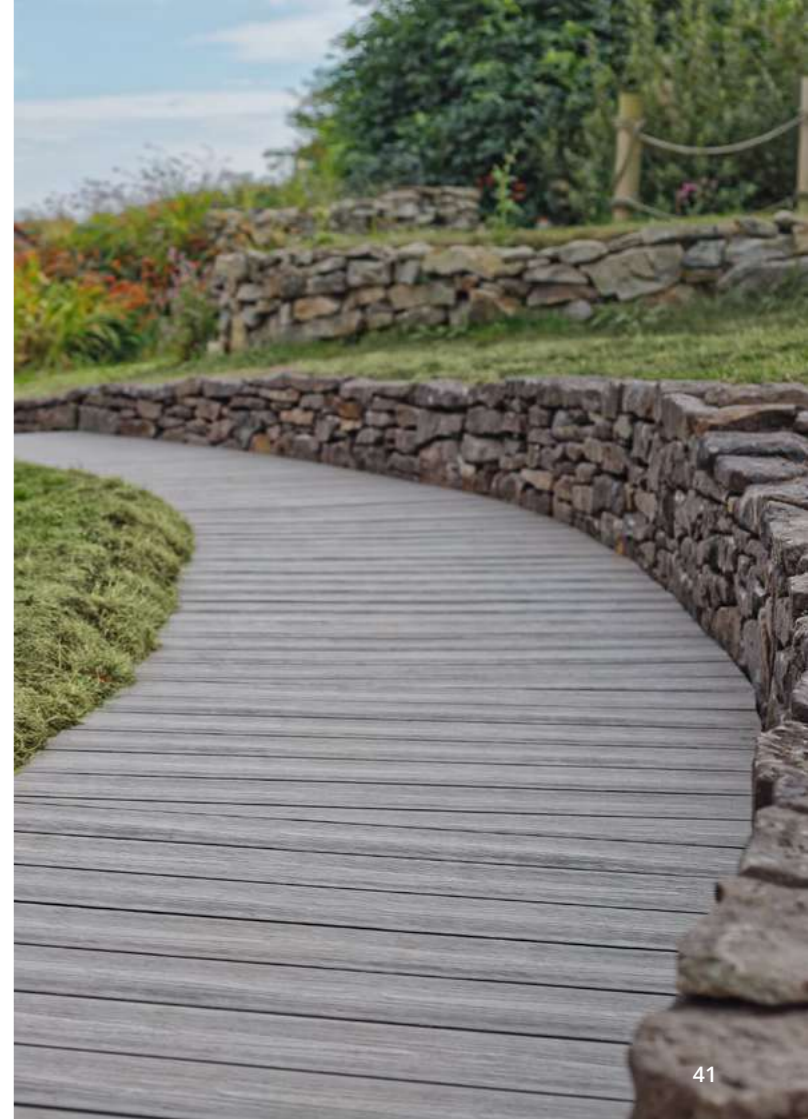

The pathway is very comfortable to walk on, with just a little springiness to the material; it's also very quiet. The great thing is that not only are we helping the environment and saving trees, but we have produced a pathway that needs no maintenance; no staining, oiling or future rotting, truly a path for life!

Read More