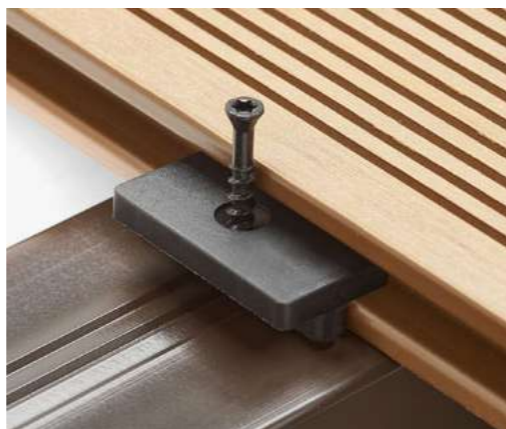

## Hidden fasteners

### 6 mm Hidden Fasteners

- Creates a 6 mm gap between deck boards
- Seamless finish with quick and secure installation