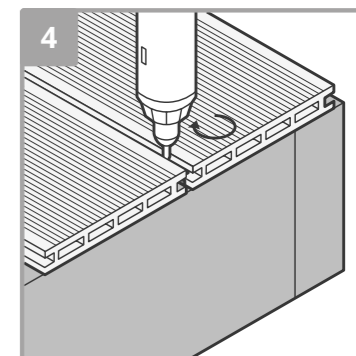

4 Tighten hidden fastener screws to secure the boards.