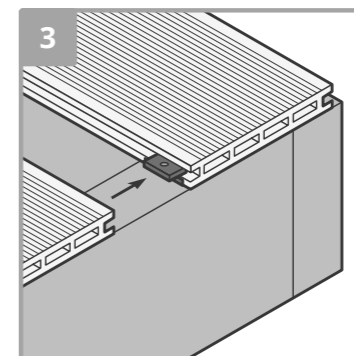

3 Install hidden fasteners to fit the next board in place.