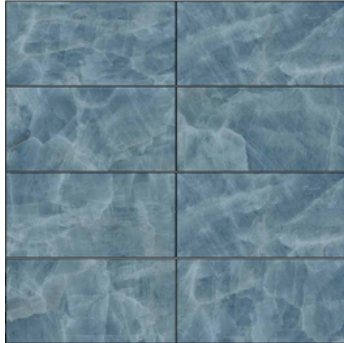

Crystal Azur 30 x 60 cm