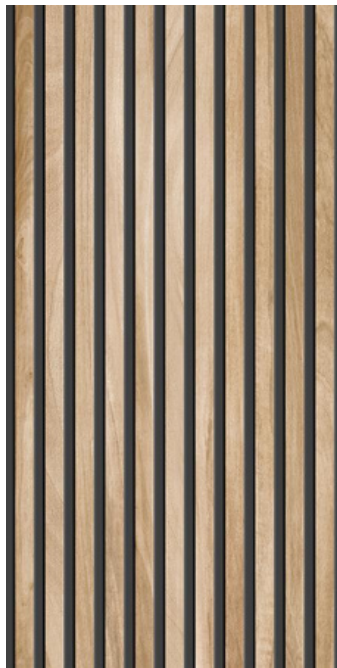

ACOUSTIC

Acoustic Warm
60 x 120 cm

Acoustic is also designed to be matched with the Midnight series perfectly.