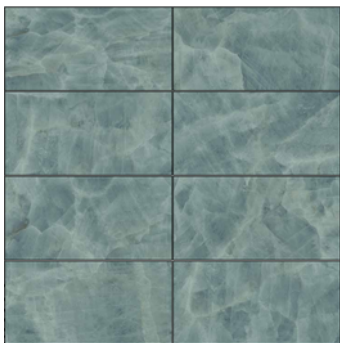

Crystal Emerald 30 x 60 cm