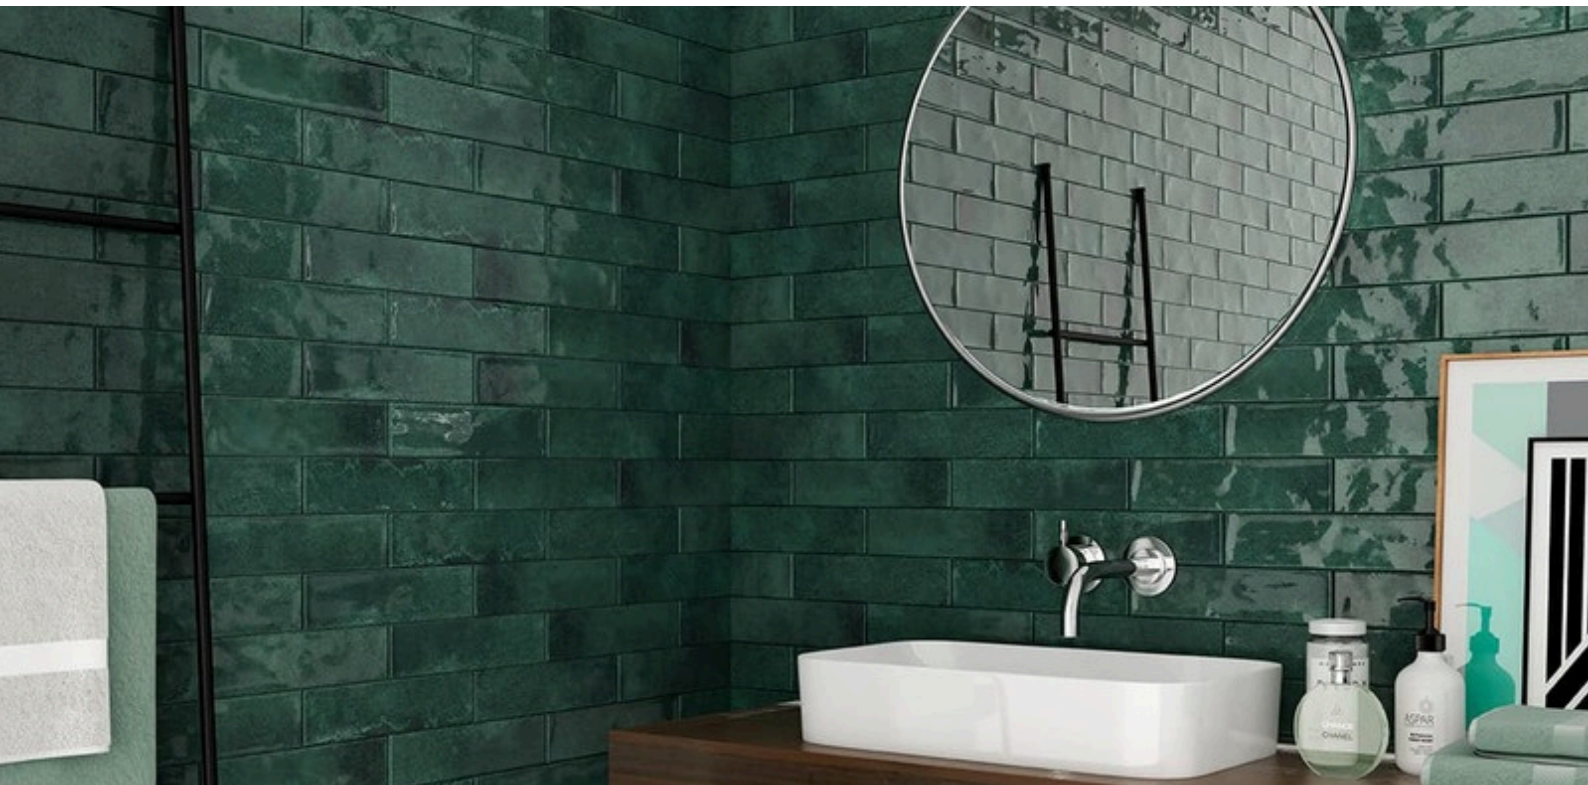

Matt Finish

Rectified

Antislip

Floor Tile

Moderate Variation

HARLEQUIN

Harlequin Nero
7 x 28 cm

Harlequin Lagoon
7 x 28 cm