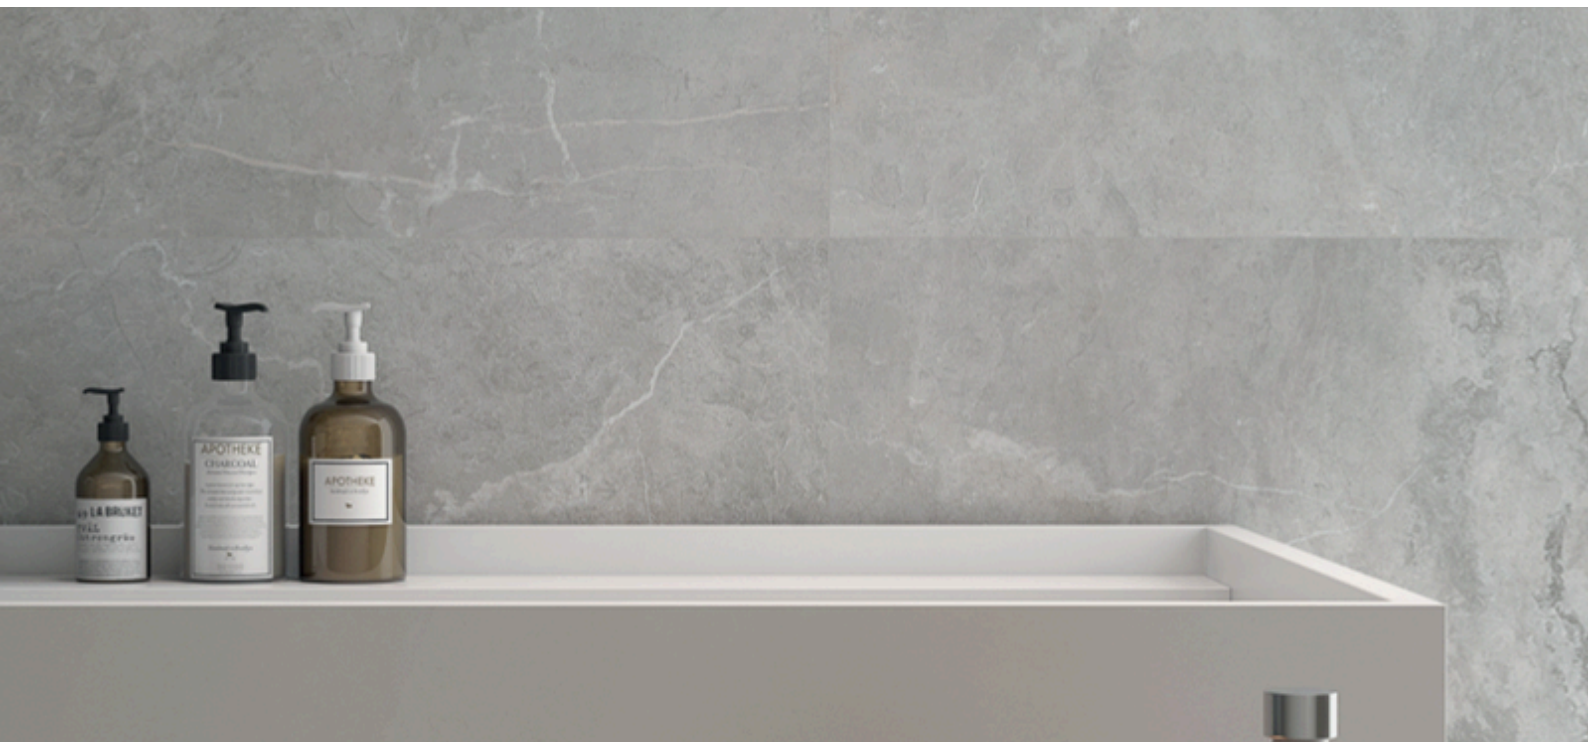

CAVERN

Cavern Beige 45 x 90 cm