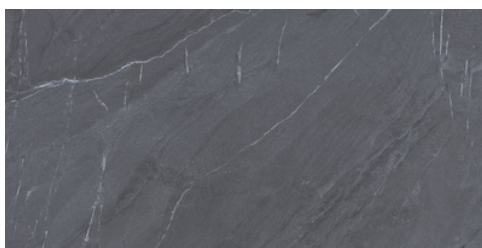

Floor Tile

Wall Tile

Moderate Variation

BODRUM

Bodrum Anthracite
60 x 120 cm

Bodrum Anthracite
60 x 60 cm

Bodrum Anthracite
30 x 60 cm

Bodrum Grey
60 x 120 cm