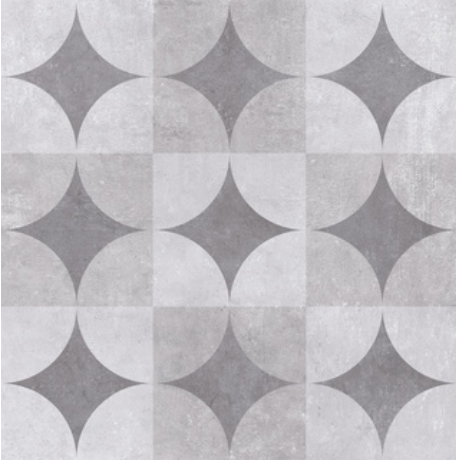

CRETE

Crete Grey Decor 60x60 cm