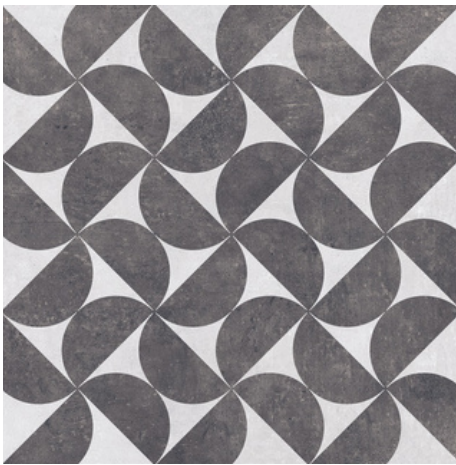

Crete Black Decor 60x60 cm