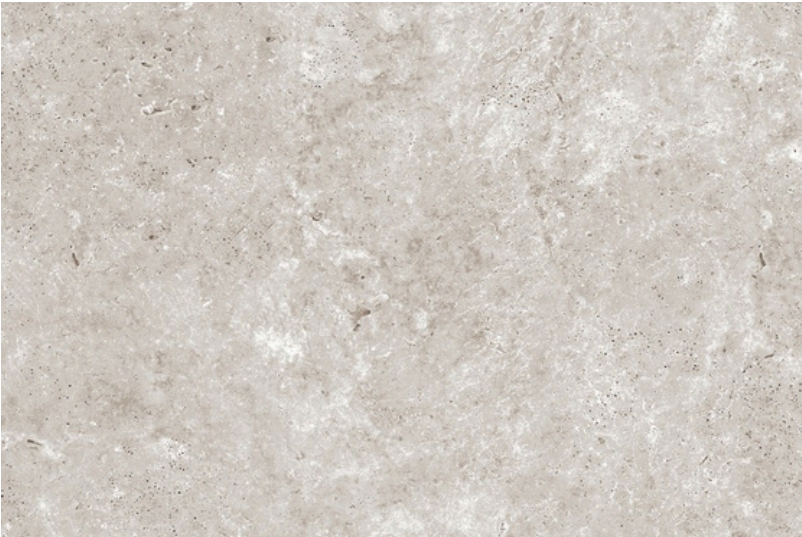

ADZ

Antislip

Uniform Appearance

TRAVERTINO

Travertino Beige 60x90 cm

Travertino Silver 60x90 cm

VESUVIO

Vesuvio Sand 60x90 cm

Vesuvio Grey 60x90 cm

Vesuvio Graphite 60x90 cm

Porcelain

Matt Finish

Floor Tile

Antislip

Moderate Variation

SIZE OPTIONS	60x60	60x90	60x120	80x80
Crete	✓	—	✓	✓
Iceland Stone	—	✓	—	—
Rocio	—	✓	—	—
Rosario	✓	✓	—	—
Solar Off White	✓	✓	✓	✓
Thanos	✓	—	—	—
Travertine	—	✓	—	—
Vesuvio	—	✓	—	—