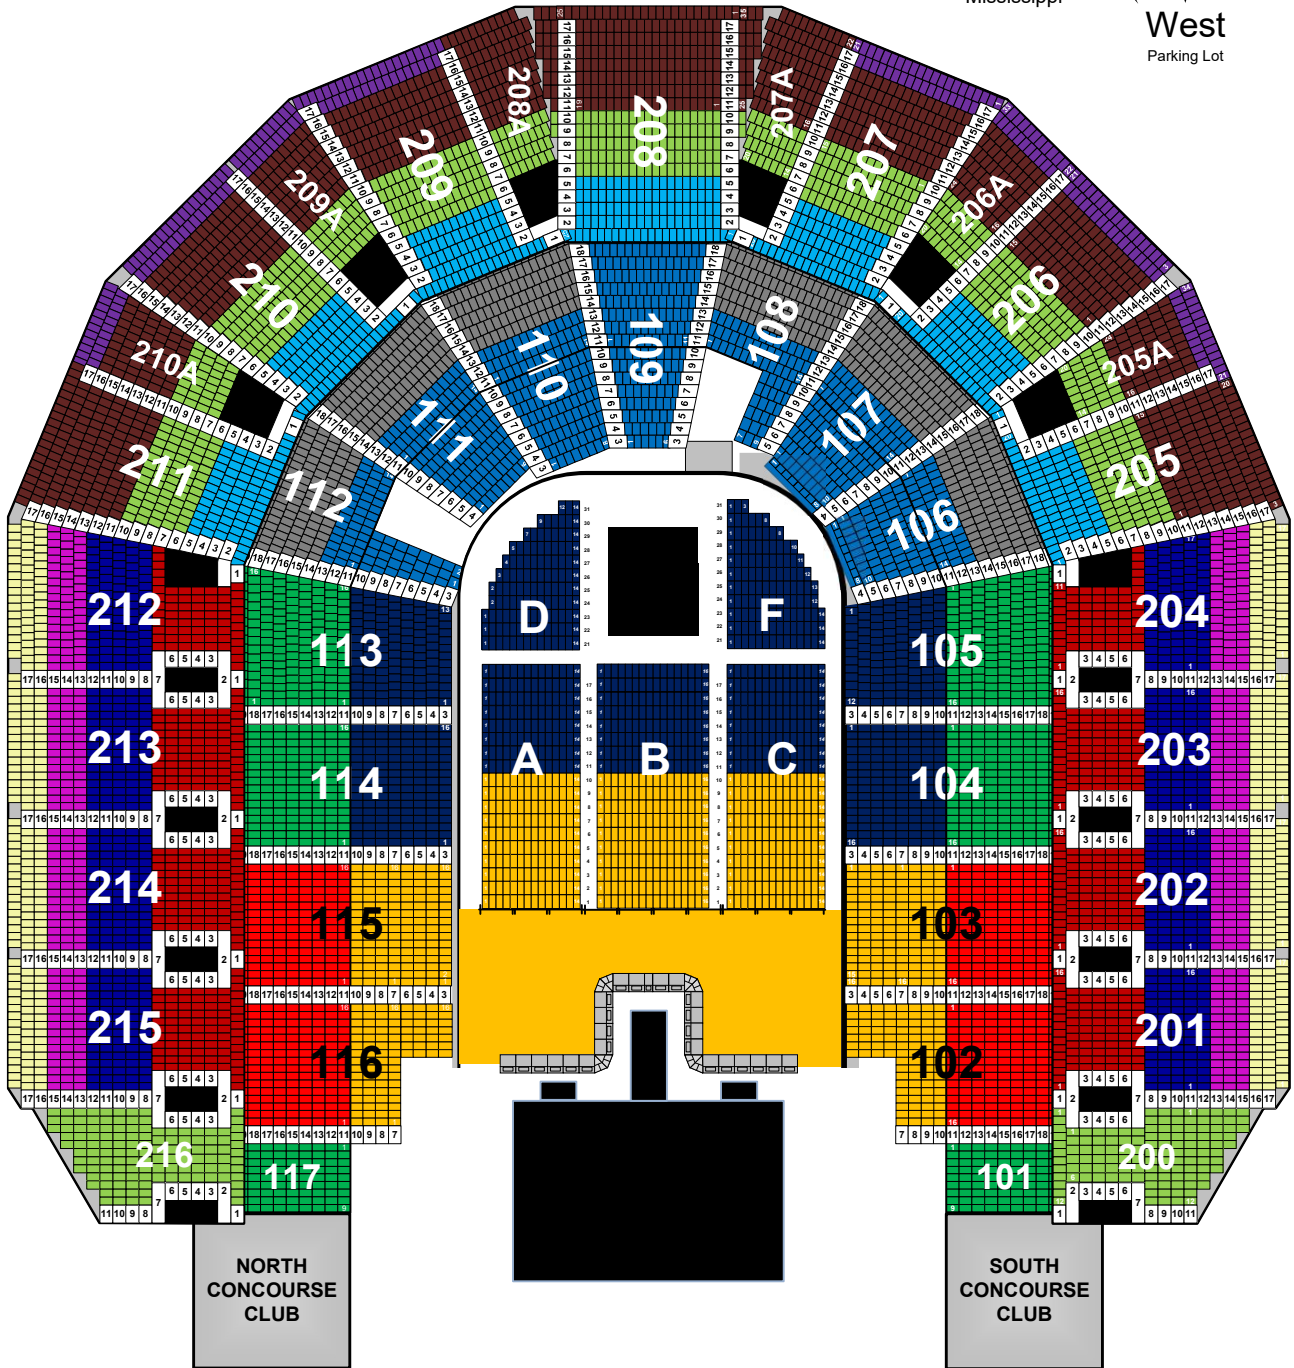

80 FEET							
10'	20'	30'	40'	50'	60'	70'	80'

Ella Langley

On Sale
Friday
June 26
10 am

with special guests
Kameron Marlowe
Laci Kaye Booth
Saturday, Sept. 26
7:00 pm

\$243.75	\$143.75
\$223.75	\$133.75
\$213.75	\$123.75
\$203.75	\$113.75
\$173.75	\$103.75
\$163.75	\$93.75
\$153.75	\$83.75