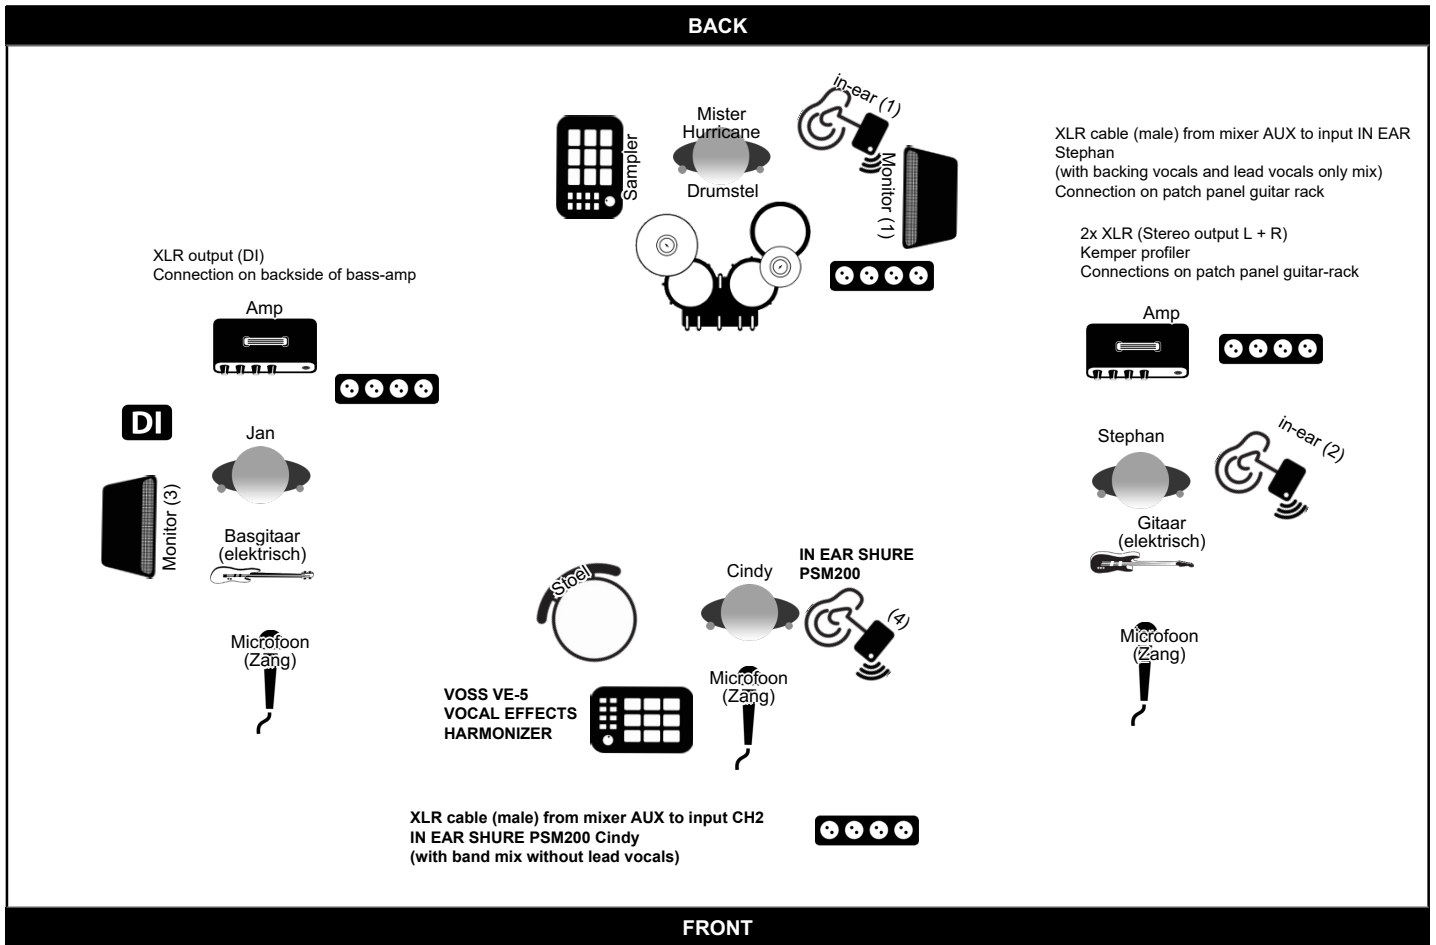

Urban Vibe (SMALL Setup Urban Vibe)

Made using:
MyStagePlan

<http://www.urbanvibe.rocks>

Contact: Eric Van Dorst (0499609559 / ericvandorst@me.com)

Extra Info

Monitor Groepen

Groep	Geluidsmix
Groep 1	Monitor / In Ears Mr. Hurricane Drums - Kick hoor en voelbaar - Vocals - Bass en Gitaar idem volume (stage monitor needed at back of stage)
Groep 2	In Ears Stephan Gitaar : Backing vocals and little bit lead vocals (own in ear set only AUX cable from mixer needed to in ear set)
Groep 3	Monitor Jan Bass : Bass guitar and lead vocals (Stage monitor needed pointed in front or rightside of stage)
Groep 4	In Ears Cindy Zang : Band mix without lead vocals (own in ear set, only AUX cable from mixer needed to CH2 of IN ear PSM200)